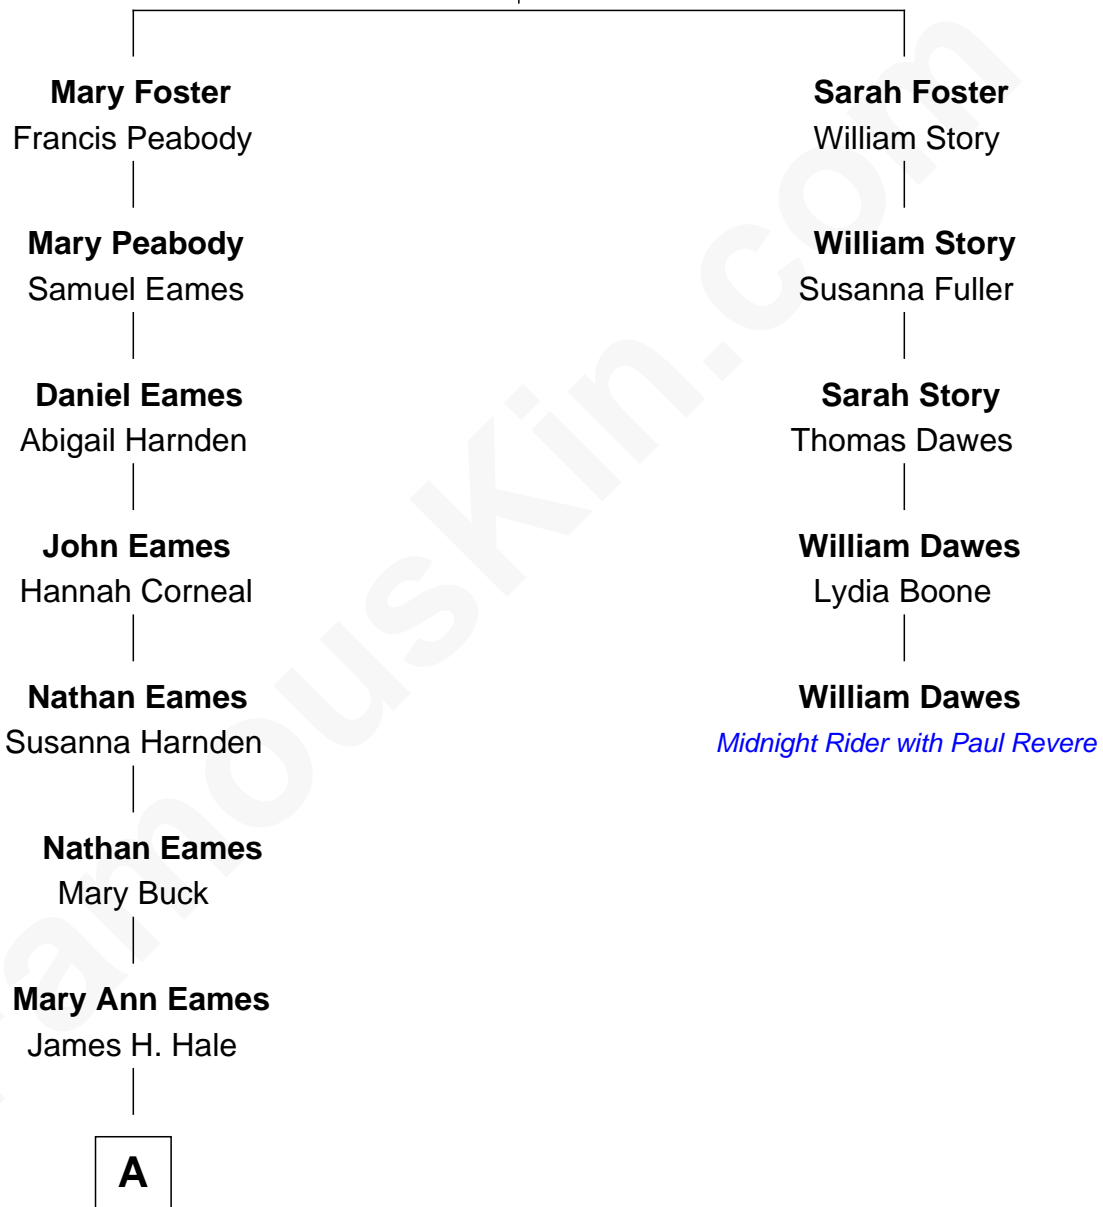

# FamousKin.com Relationship Chart of

**Mark Wahlberg**

*Movie Actor*

4th cousin 8 times removed of

**William Dawes**

*Midnight Rider with Paul Revere*

**Reginald Foster**

Judith Wignol

**A**

—  
**Mary Elizabeth Hale**

John A. Taylor

—  
**Alma Elizabeth Taylor**

George W. McKittrick

—  
**Ellen Floyd McKittrick**

Edward Brisbois

—  
**Leone Floyd Brisbois**

Arthur Ambrose Donnelly

—  
**Alma Elaine Donnelly**

Donald Edward Wahlberg

—  
**Mark Wahlberg**

*Movie Actor*