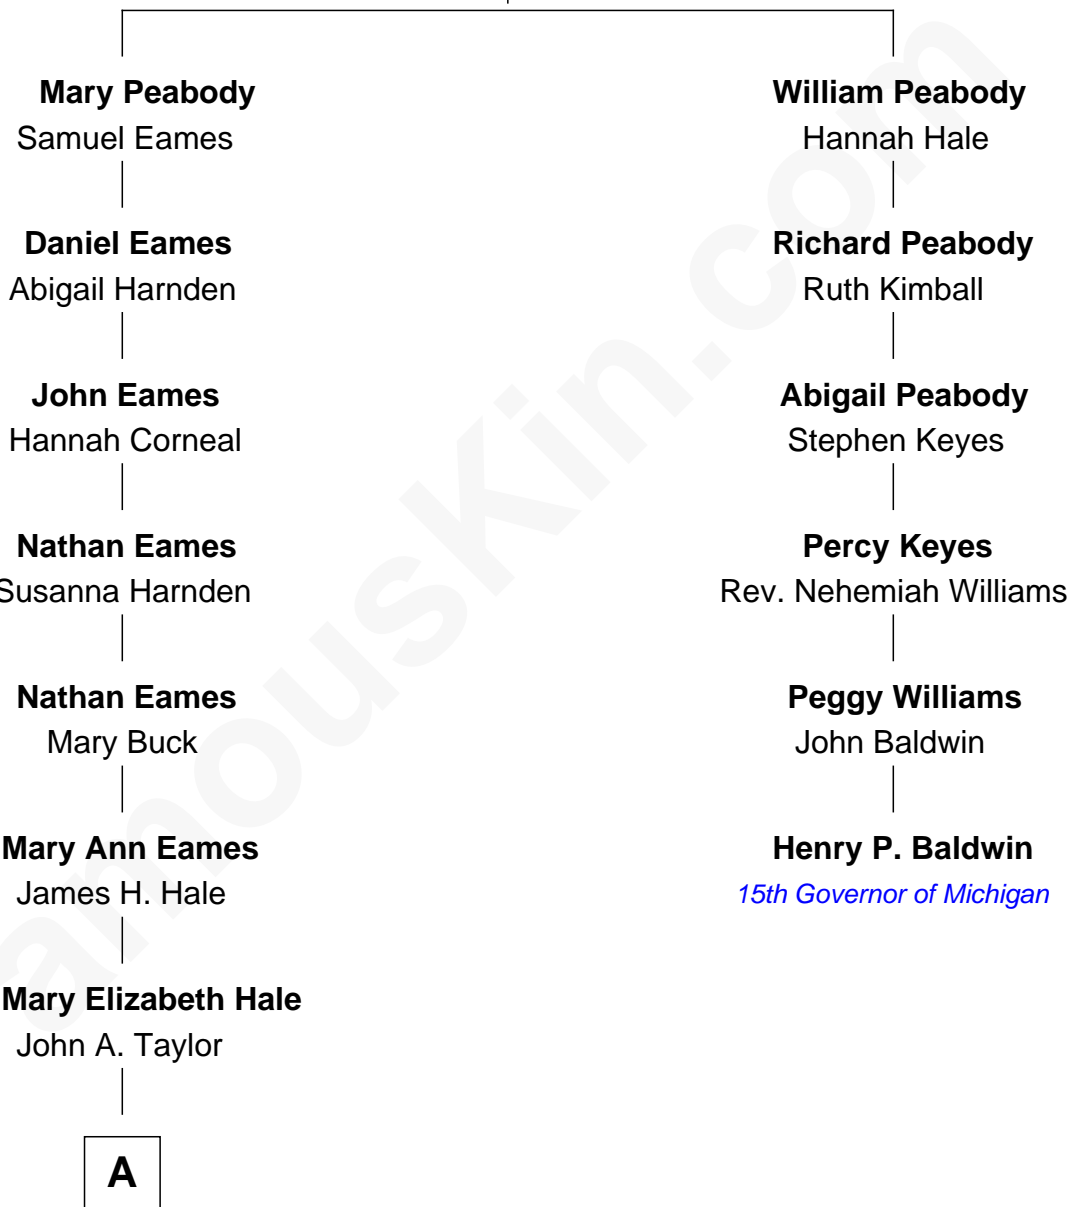

FamousKin.com Relationship Chart of

Donnie Wahlberg
Singer and Movie Actor

5th cousin 6 times removed of

Henry P. Baldwin
15th Governor of Michigan

Francis Peabody

with wife
Mary Foster

with wife
Lydia -----

A

Alma Elizabeth Taylor

George W. McKittrick

Ellen Floyd McKittrick

Edward Brisbois

Leone Floyd Brisbois

Arthur Ambrose Donnelly

Alma Elaine Donnelly