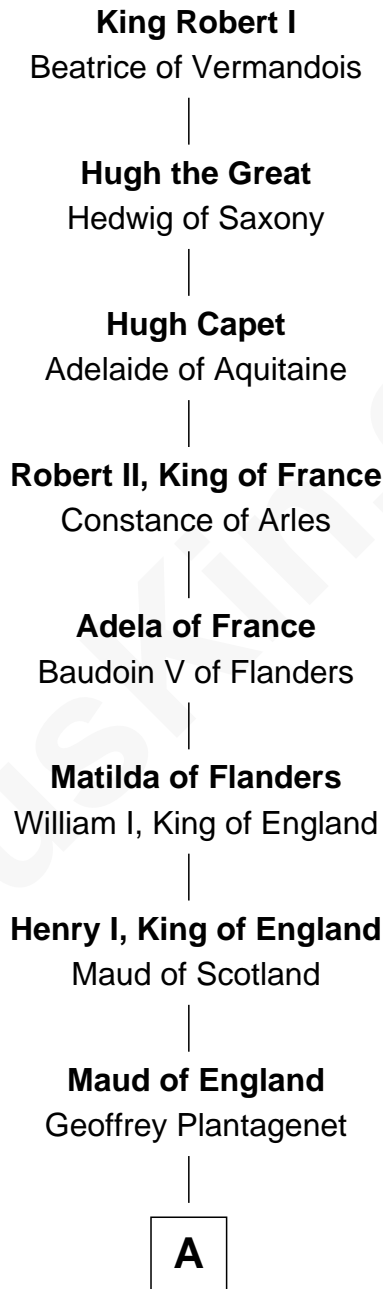

FamousKin.com Relationship Chart of

Donnie Wahlberg
Singer and Movie Actor

36th Great-grandson of

King Robert I
King of France

B

Jeanne de Sarrebruche

Christphe de Brabancon

Francois de Brabancon

Francoise de Villers

Marguerite de Brabancon

Robert de Joyeuse

Francois de Joyeuse

Nicole-Francoise de Beauvais

Jean de Joyeuse

Nicole des Ancherins

Louise de Joyeuse