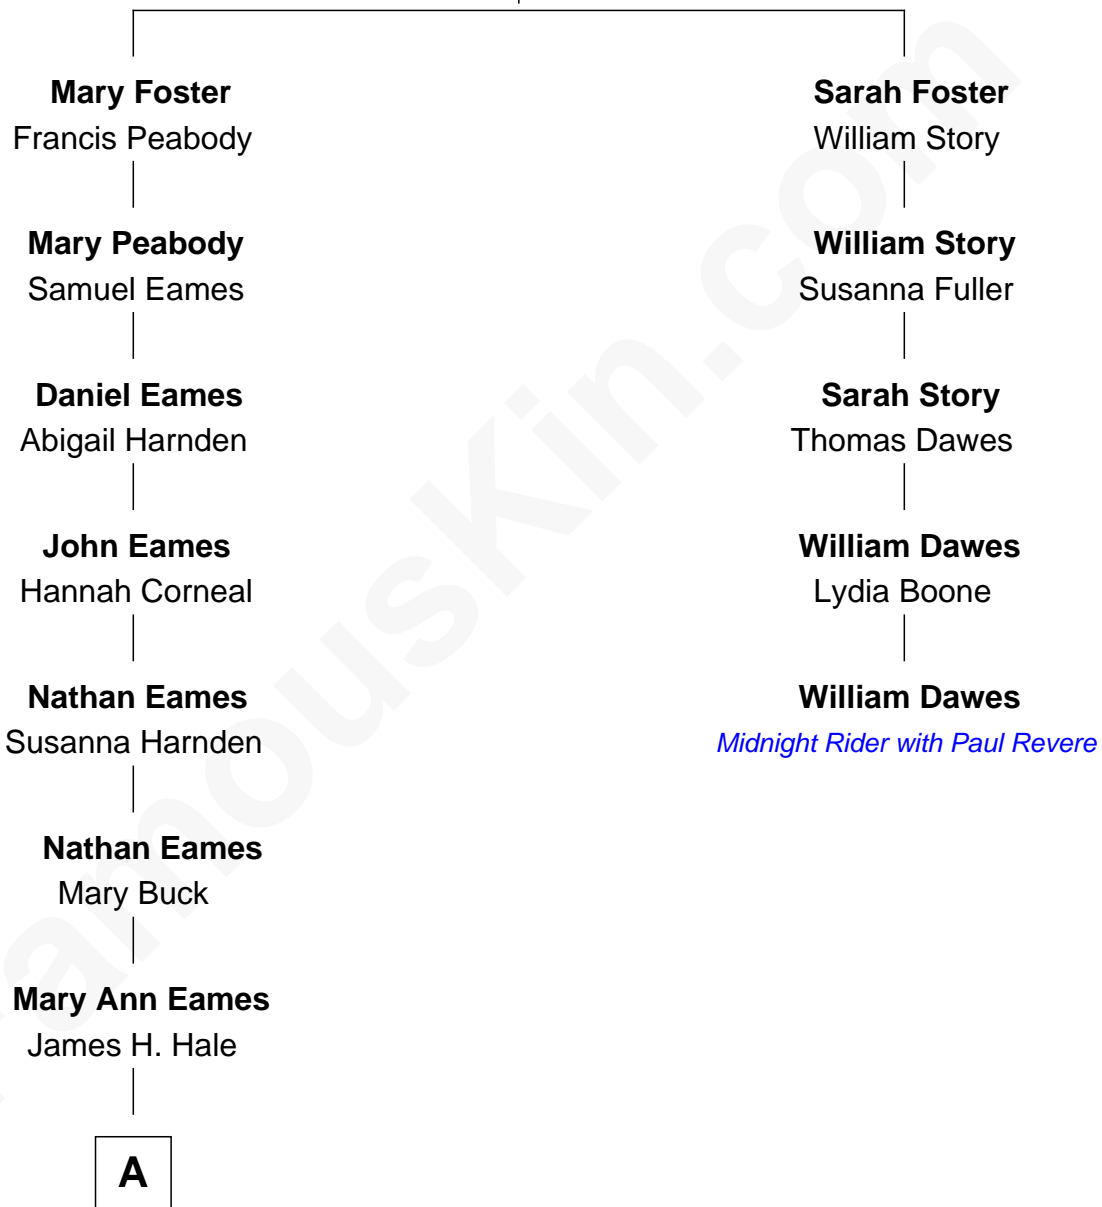

# FamousKin.com Relationship Chart of

**Donnie Wahlberg**  
*Singer and Movie Actor*

4th cousin 8 times removed of

**William Dawes**  
*Midnight Rider with Paul Revere*

**Reginald Foster**  
Judith Wignol

**A**

—  
**Mary Elizabeth Hale**

John A. Taylor

—  
**Alma Elizabeth Taylor**

George W. McKittrick

—  
**Ellen Floyd McKittrick**

Edward Brisbois

—  
**Leone Floyd Brisbois**

Arthur Ambrose Donnelly

—  
**Alma Elaine Donnelly**

Donald Edward Wahlberg

—  
**Donnie Wahlberg**

*Singer and Movie Actor*