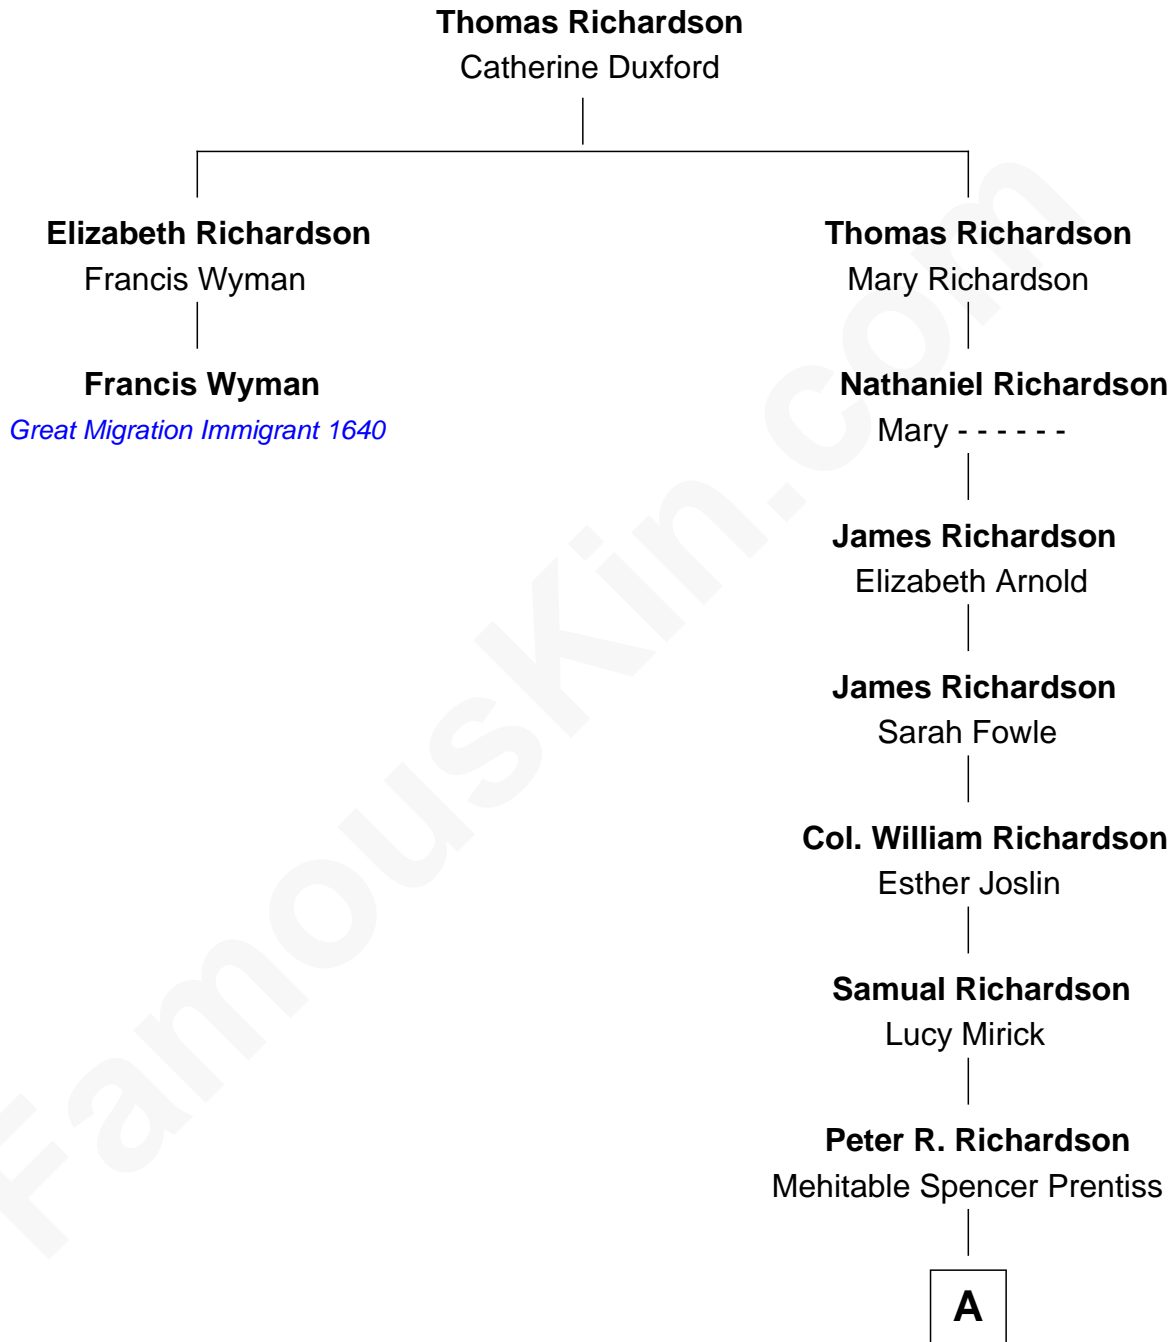

FamousKin.com

Relationship Chart of

Francis Wyman

(c1617 - 1699) *Great Migration Immigrant 1640*

1st cousin 9 times removed of

Bill Richardson

30th Governor of New Mexico

A

William Everett Richardson

Vesta Hodsdon

William Blaney Richardson

Rosaura Ojeda-Medero

William Blaine Richardson

María Luisa López-Collada

Bill Richardson

30th Governor of New Mexico

FamousKin.com