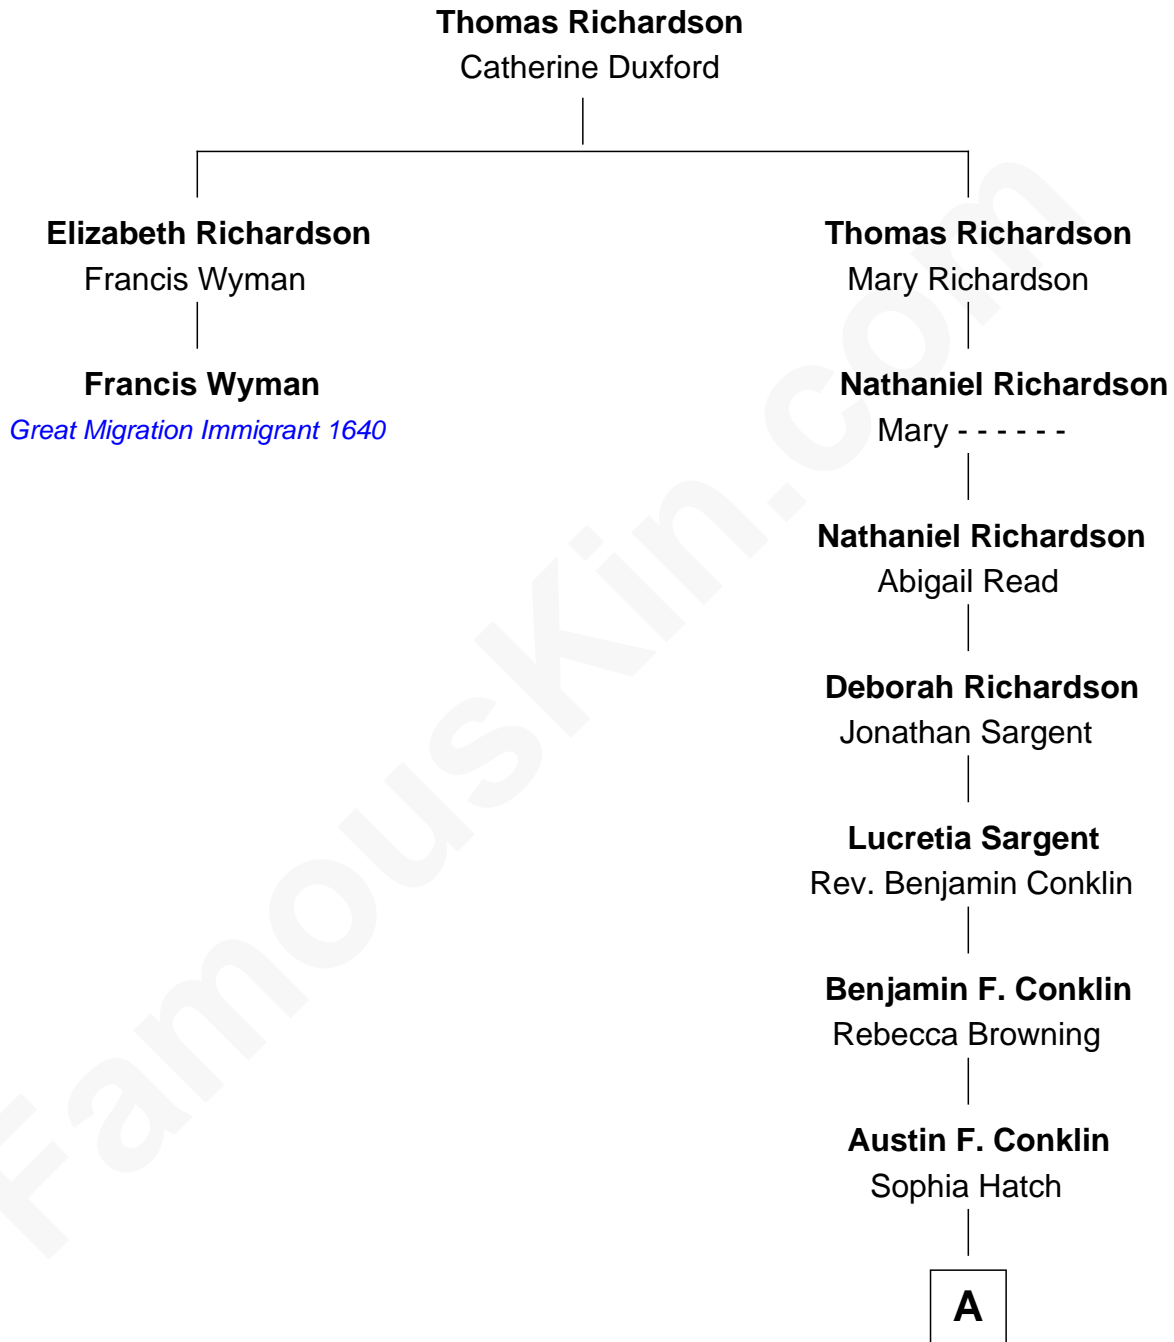

FamousKin.com Relationship Chart of Francis Wyman

(c1617 - 1699) *Great Migration Immigrant 1640*

1st cousin 11 times removed of

Ben Jealous

President and CEO of NAACP

A

Adelaide S. Conklin

Edward Sargent

Harry Edward Sargent

Annie Laura Trask

Evelyn Sargent

Lionel Frederick Jealous

Dr. Sargent Jealous

Annette Smith

Frederick Smith Jealous

Ann Frederica Todd