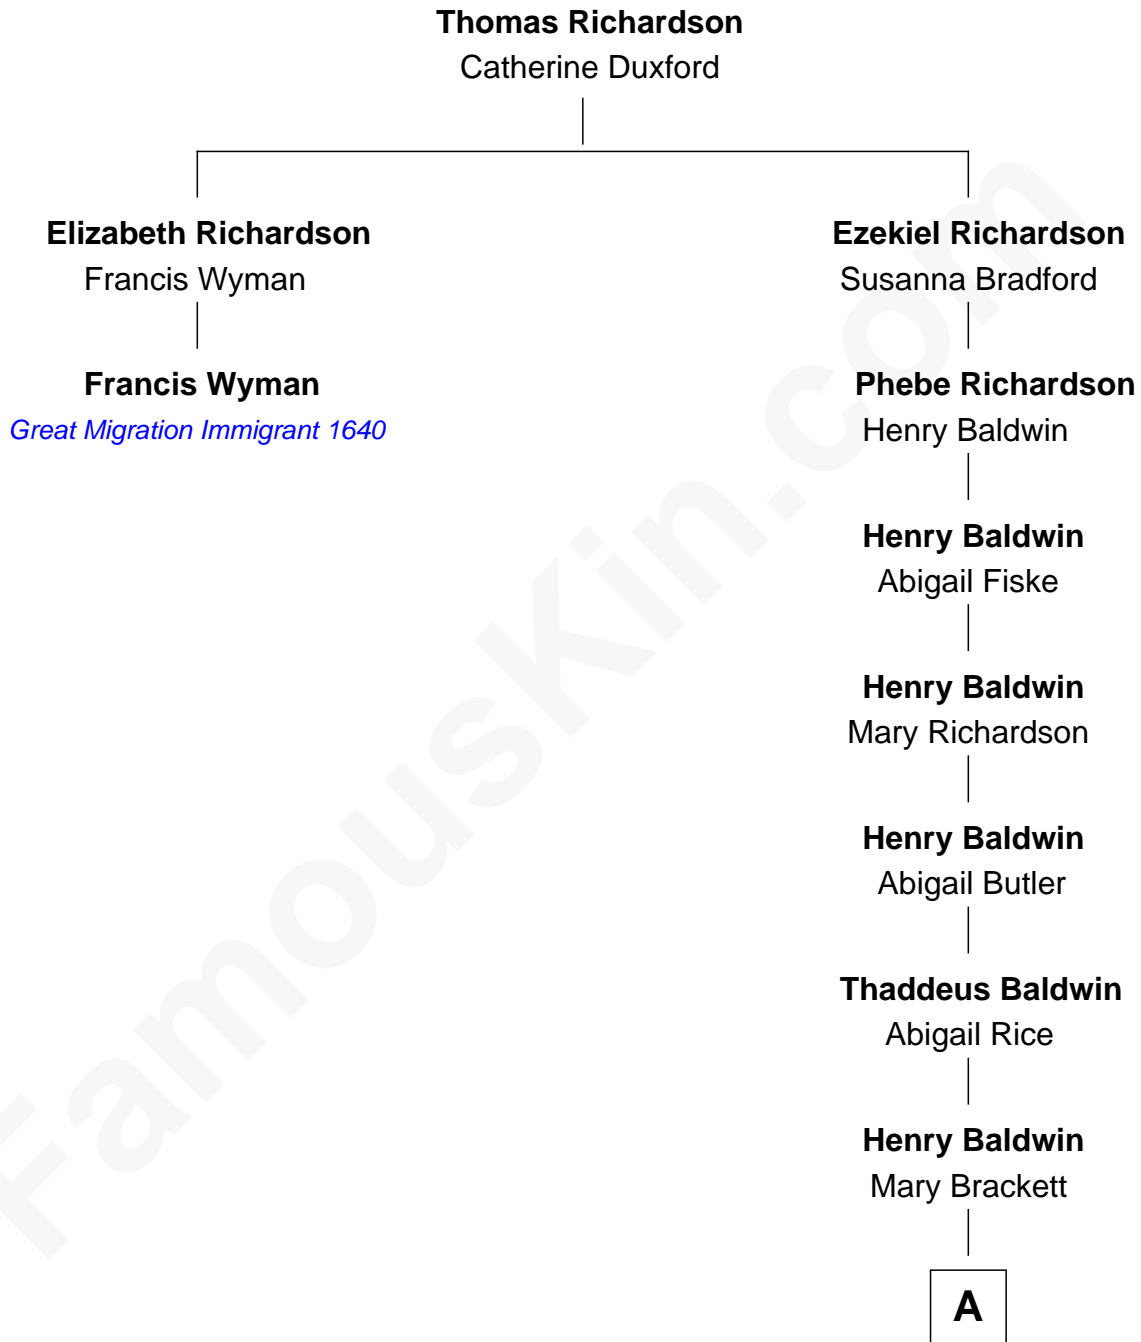

FamousKin.com

Relationship Chart of

Francis Wyman

(c1617 - 1699) *Great Migration Immigrant 1640*

1st cousin 8 times removed of

Roger Nash Baldwin
Co-Founder of the ACLU

A

William Henry Baldwin
Mary Frances Augusta Chaffee

Frank Fenno Baldwin
Lucy Cushing Nash

Roger Nash Baldwin
Co-Founder of the ACLU

FamousKin.com