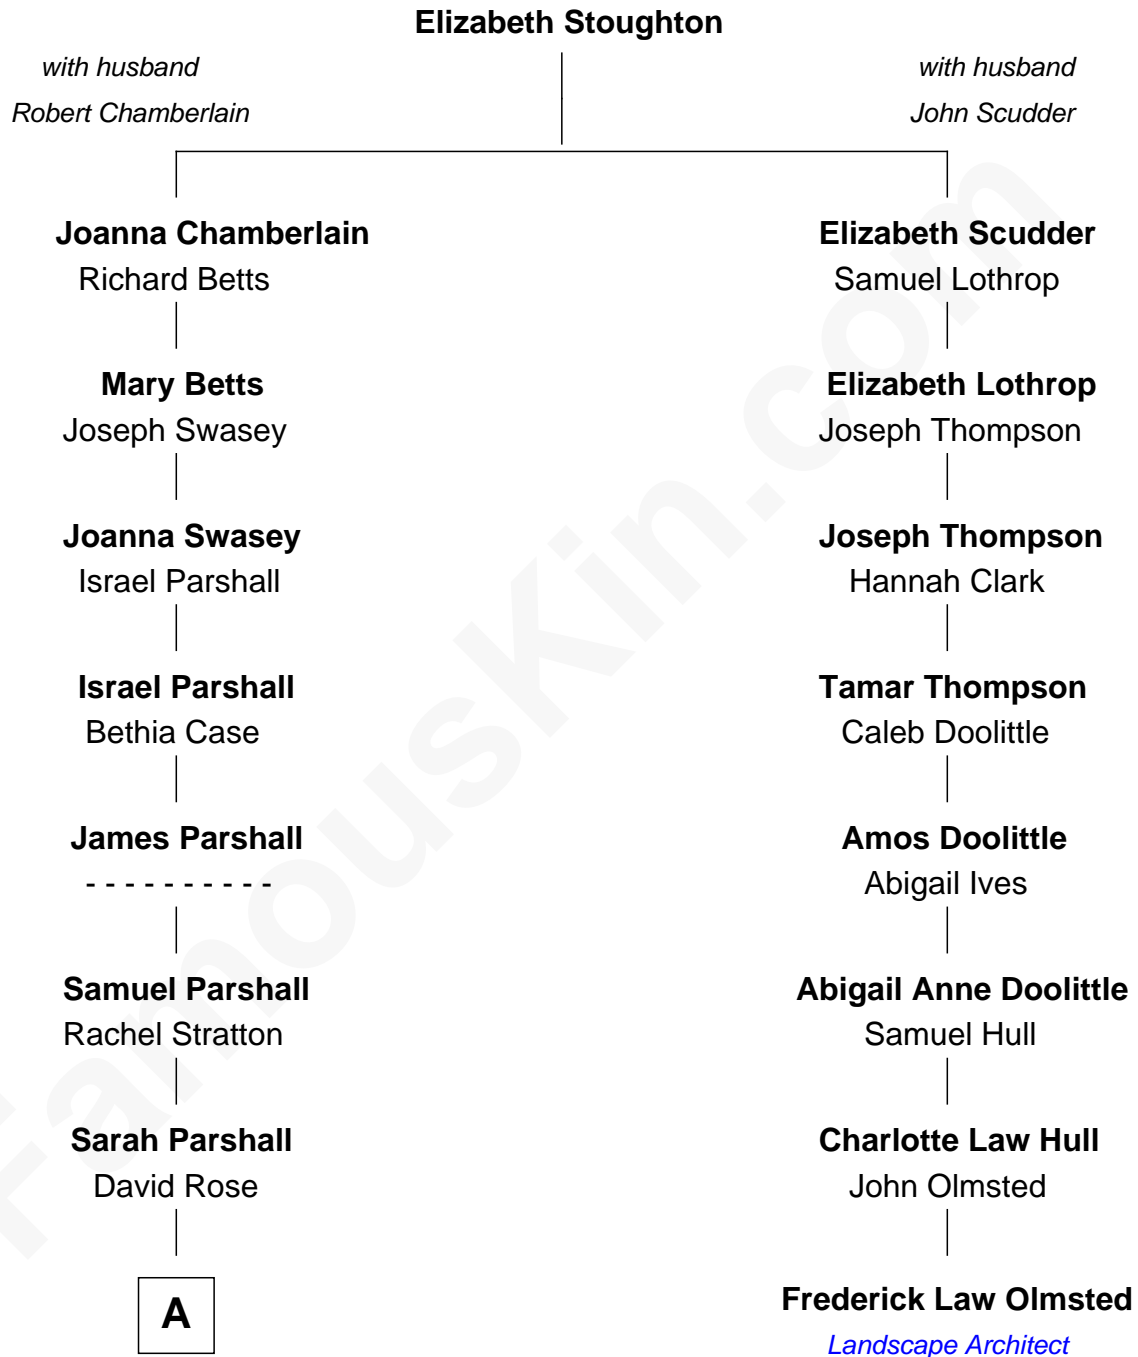

FamousKin.com

Relationship Chart of

Rand Paul

U.S. Senator from Kentucky

7th cousin 6 times removed of

Frederick Law Olmsted

Landscape Architect

A

—
Robert Rose

Almira Edsall

—
Sarah M. Rose

John McCreary Howard

—
Jeannette A. Howard

Joseph W. Duncan

—
Millicent Mary Duncan

Herman Claude Creed

—
Carol Ione Creed

William Wilson Wells

—
Carol Jean Wells

Ronald Ernest Paul

—
Rand Paul

U.S. Senator from Kentucky