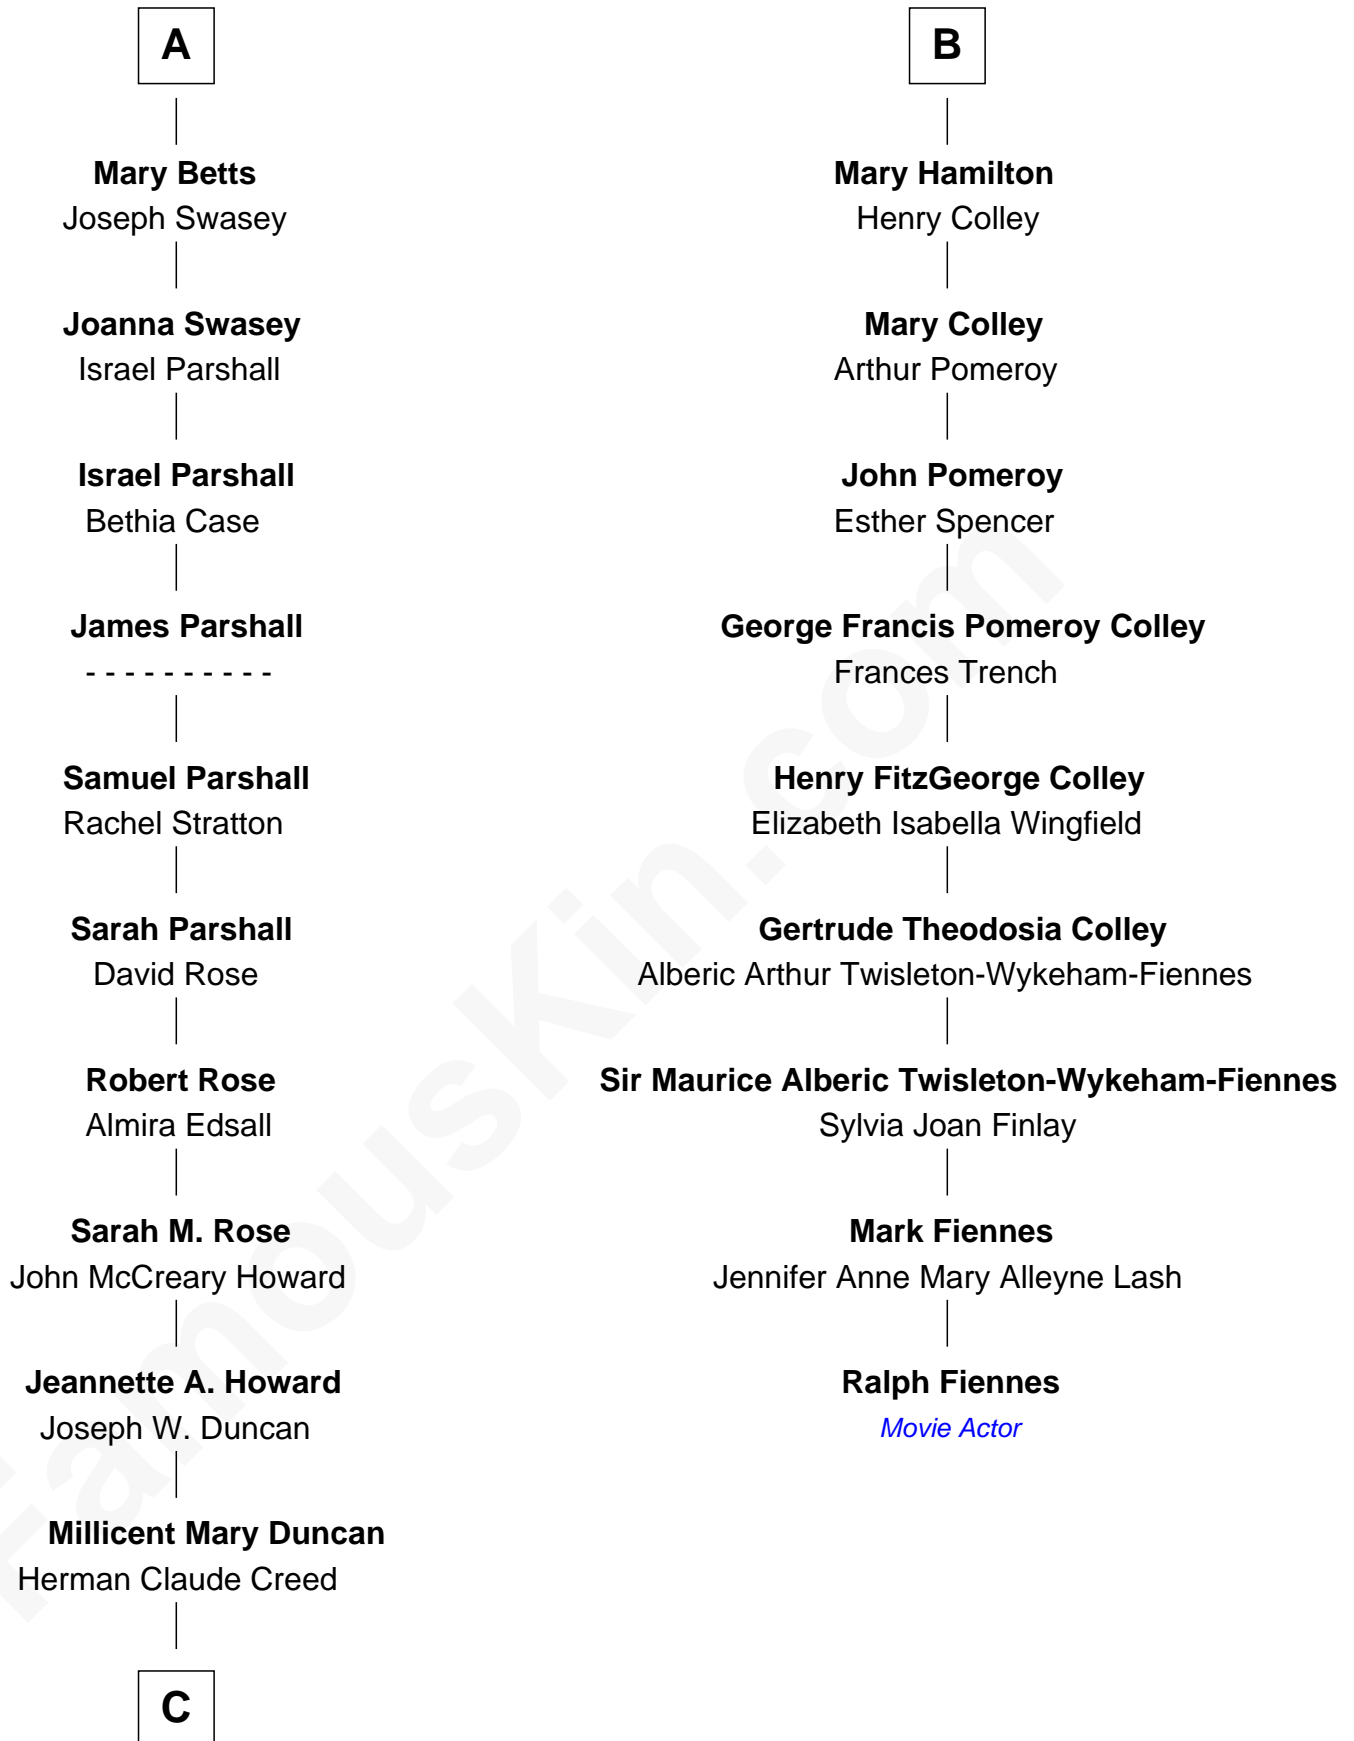

# FamousKin.com Relationship Chart of

**Rand Paul**

*U.S. Senator from Kentucky*

15th cousin 4 times removed of

**Ralph Fiennes**

*Movie Actor*

**Sir John Colepepper**

Agnes Gainsford

**Walter Colepepper**

Anne Aucher

**William Colepepper**

Cecilia Barrett

**John Colepepper**

Elizabeth Sidley

**Thomas Colepepper**

Anne Slaney

**John Colepepper**

Judith Colepepper

**Elizabeth Colepepper**

Col. James Hamilton

**James Hamilton**

Elizabeth Reading

**B**

**C**

—  
**Carol Ione Creed**  
William Wilson Wells

—  
**Carol Jean Wells**  
Ronald Ernest Paul

—  
**Rand Paul**  
*U.S. Senator from Kentucky*

FamousKin.com