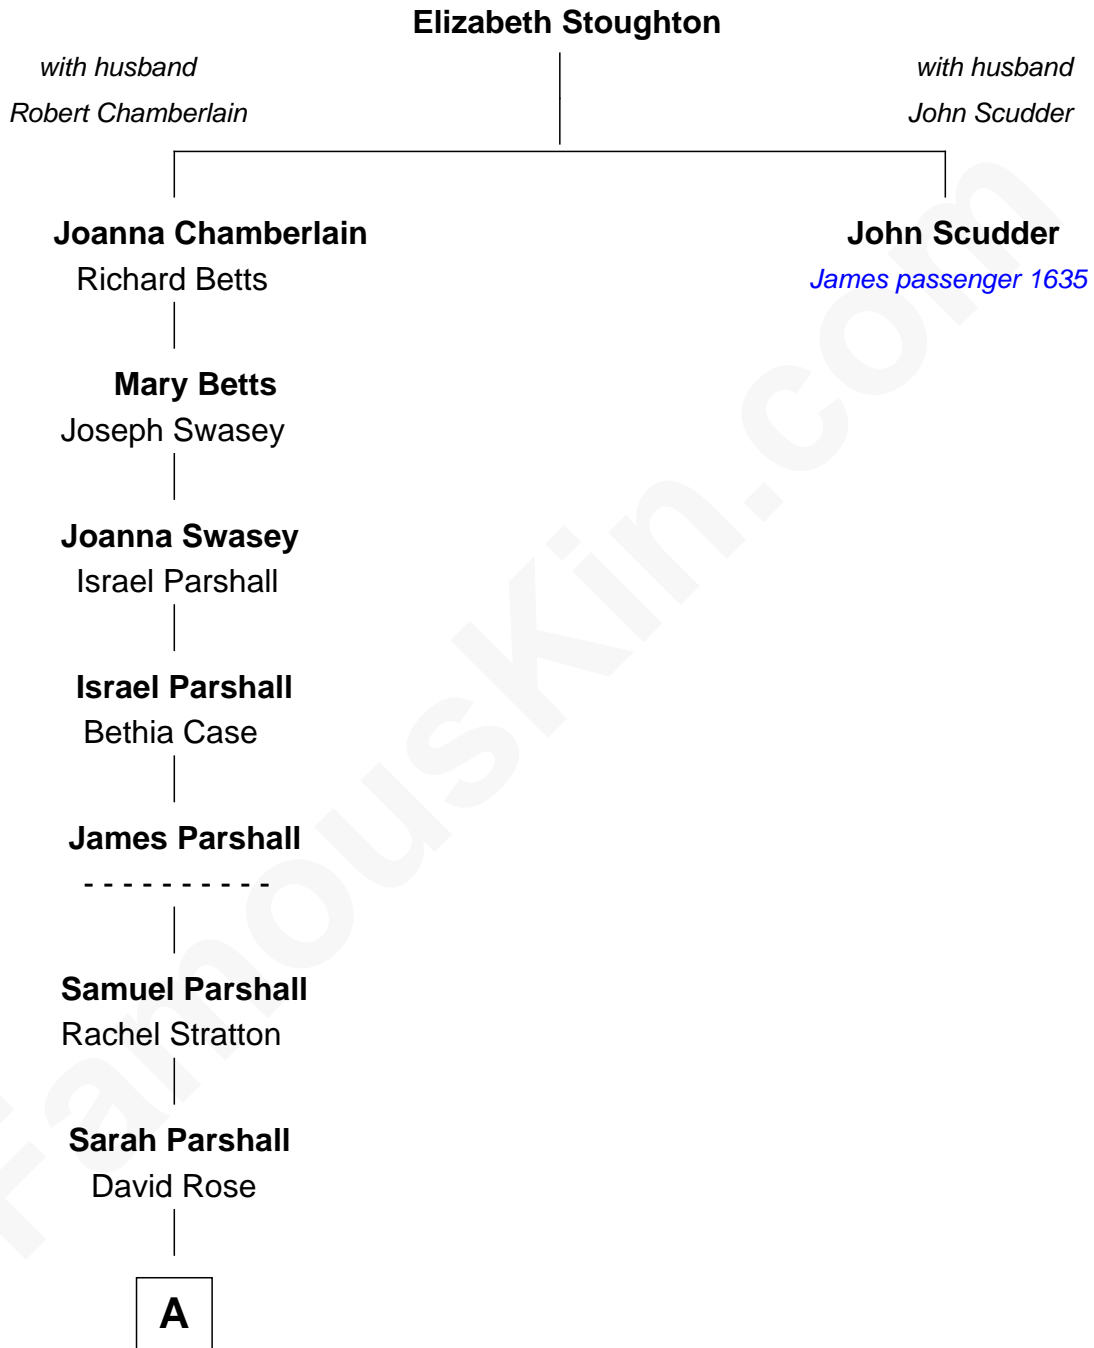

FamousKin.com Relationship Chart of

Rand Paul

U.S. Senator from Kentucky

11th great-grandnephew of

John Scudder

(c1618 - c1690) James passenger 1635

A

Robert Rose

William Wilson Wells

Carol Jean Wells

Ronald Ernest Paul

Rand Paul

U.S. Senator from Kentucky