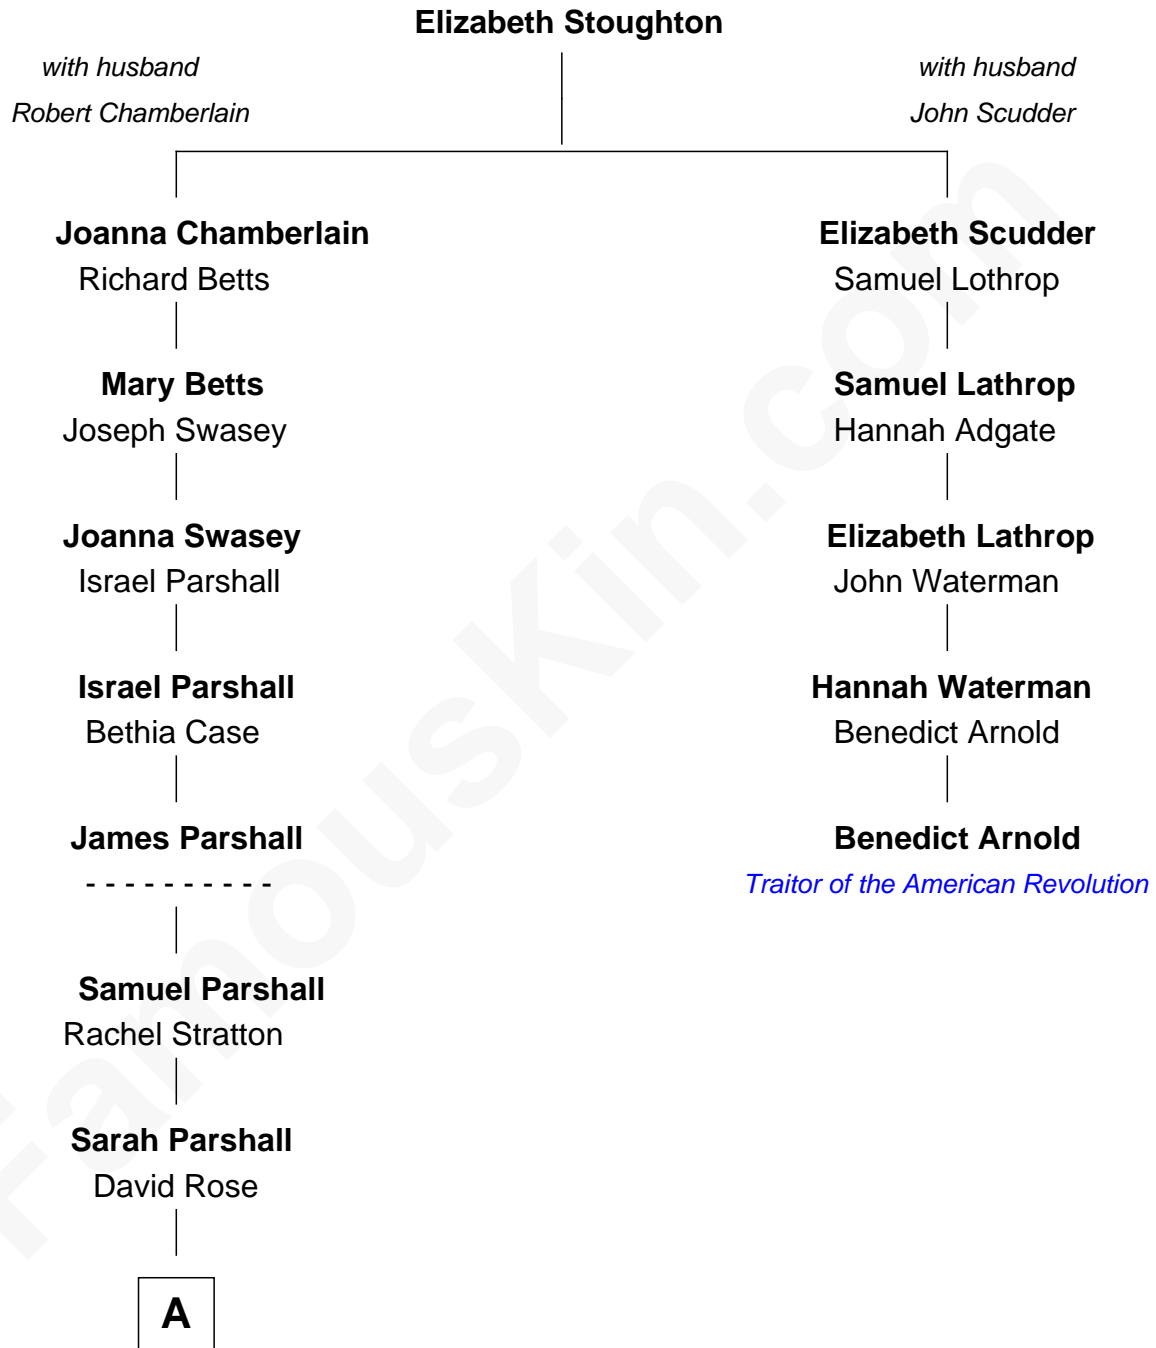

## Relationship Chart of

### Rand Paul

*U.S. Senator from Kentucky*

4th cousin 9 times removed of

### Benedict Arnold

*Traitor of the American Revolution*

**A**

—  
**Robert Rose**

Almira Edsall

—  
**Sarah M. Rose**

John McCreary Howard

—  
**Jeannette A. Howard**