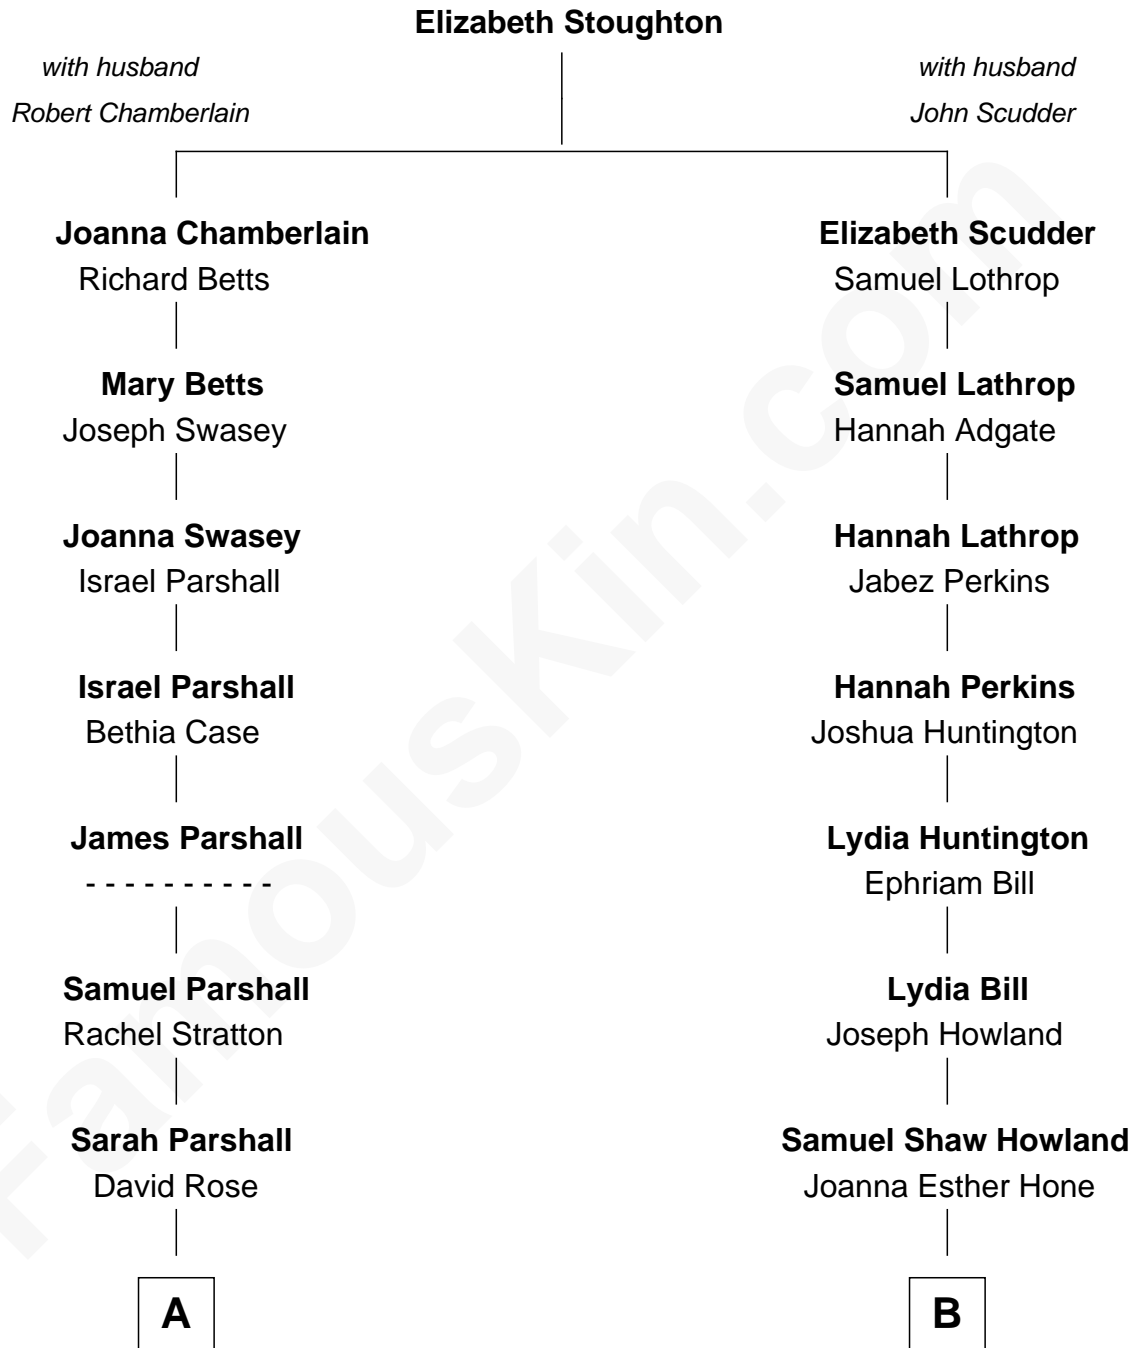

FamousKin.com

Relationship Chart of

Rand Paul

U.S. Senator from Kentucky

10th cousin 3 times removed of

Louis Auchincloss

Author

A

Robert Rose

Almira Edsall

Sarah M. Rose

John McCreary Howard

Jeannette A. Howard

Joseph W. Duncan

Millicent Mary Duncan

Herman Claude Creed

Carol Ione Creed

William Wilson Wells

Carol Jean Wells

Ronald Ernest Paul

Rand Paul

U.S. Senator from Kentucky

B

Caroline Howland