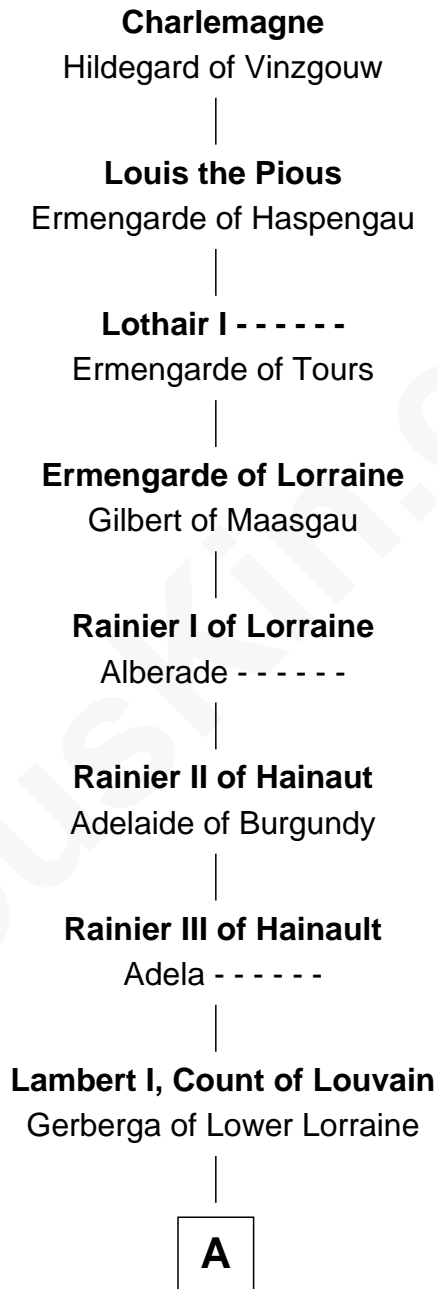

# FamousKin.com Relationship Chart of

**Rand Paul**

*U.S. Senator from Kentucky*

**41st Great-grandson of**

**Charlemagne**

*King of the Franks*

**A**

**Mathilde of Louvain**  
Eustace I of Boulogne

**Lambert II of Lens**  
Adelaide of Normandy

**Judith of Lens**  
Waltheof II of Northumbria

**Maud of Northumberland**  
Simon I de St. Liz

**Maud de St. Liz**  
Saher I de Quincy

**Alice de St. Liz**  
Roger de Huntingfield

**Sir William de Huntingfield**  
Isabel FitzWilliam

**Sarah de Huntingfield**  
Richard de Keynes

**Richard de Keynes**  
Alice de Mankesy

**Joan de Keynes**  
Sir Roger Lewknor

**B**

**B**

**Sir Thomas Lewknor**

Sybil - - - - -

**Sir Roger Lewknor**

Katherine Bardolf

| Probable

**Beatrix Lewknor**

Ralph Roper

| Probable

**Edmond Roper**