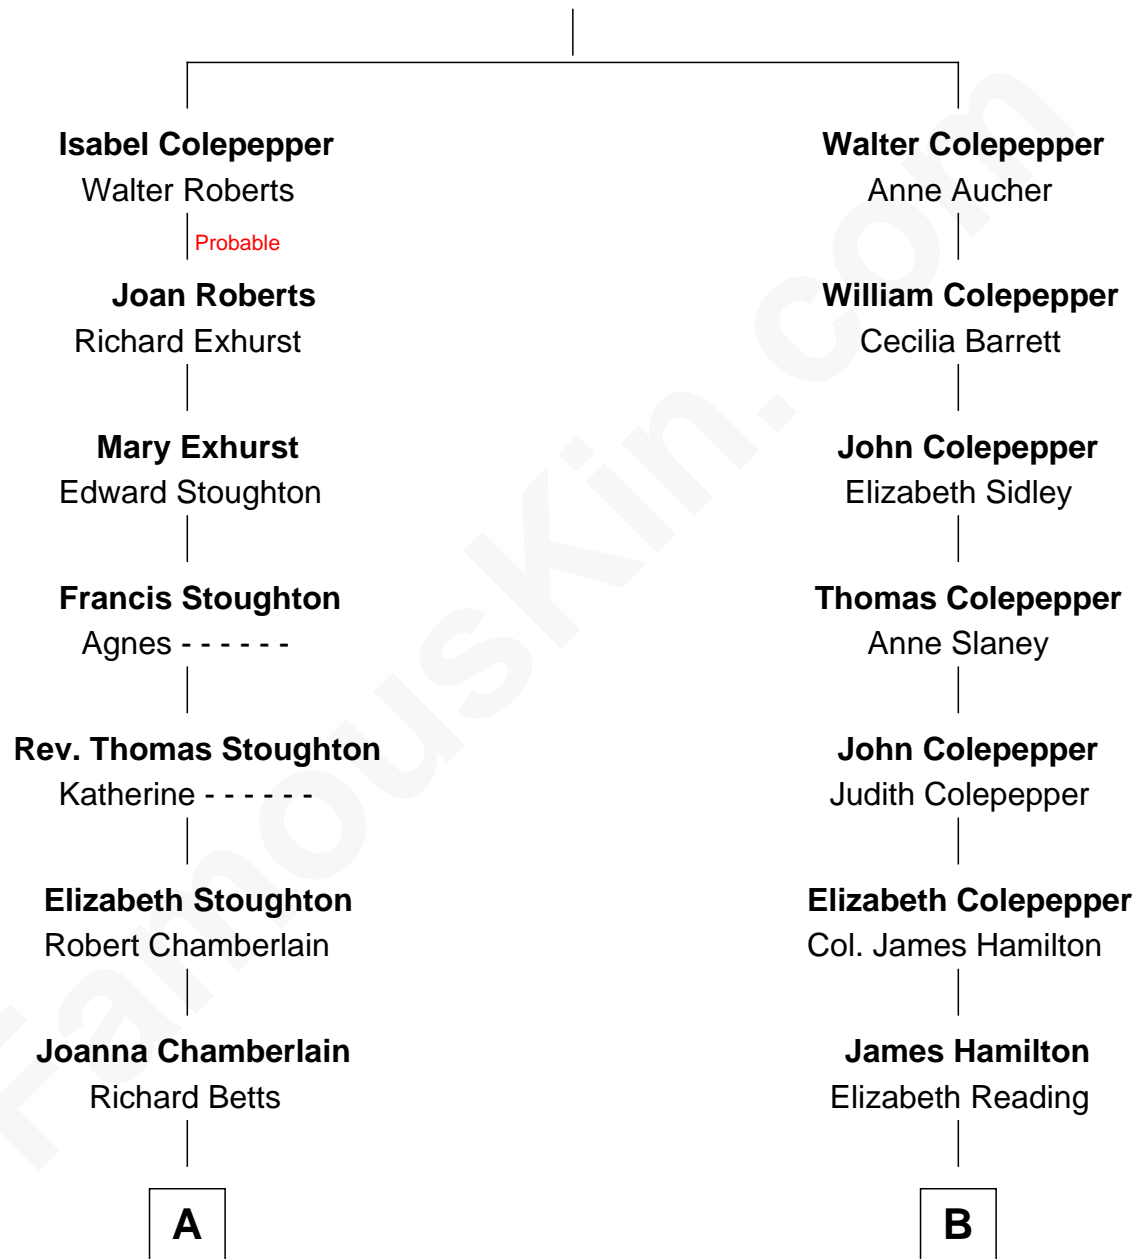

# FamousKin.com Relationship Chart of

**Rand Paul**

*U.S. Senator from Kentucky*

17th cousin 2 times removed of

**Prince William**

*Prince of Wales*

**Sir John Colepepper**

Agnes Gainsford

**C**

**Carol Ione Creed**  
William Wilson Wells

**Carol Jean Wells**  
Ronald Ernest Paul

**Rand Paul**  
*U.S. Senator from Kentucky*

FamousKin.com