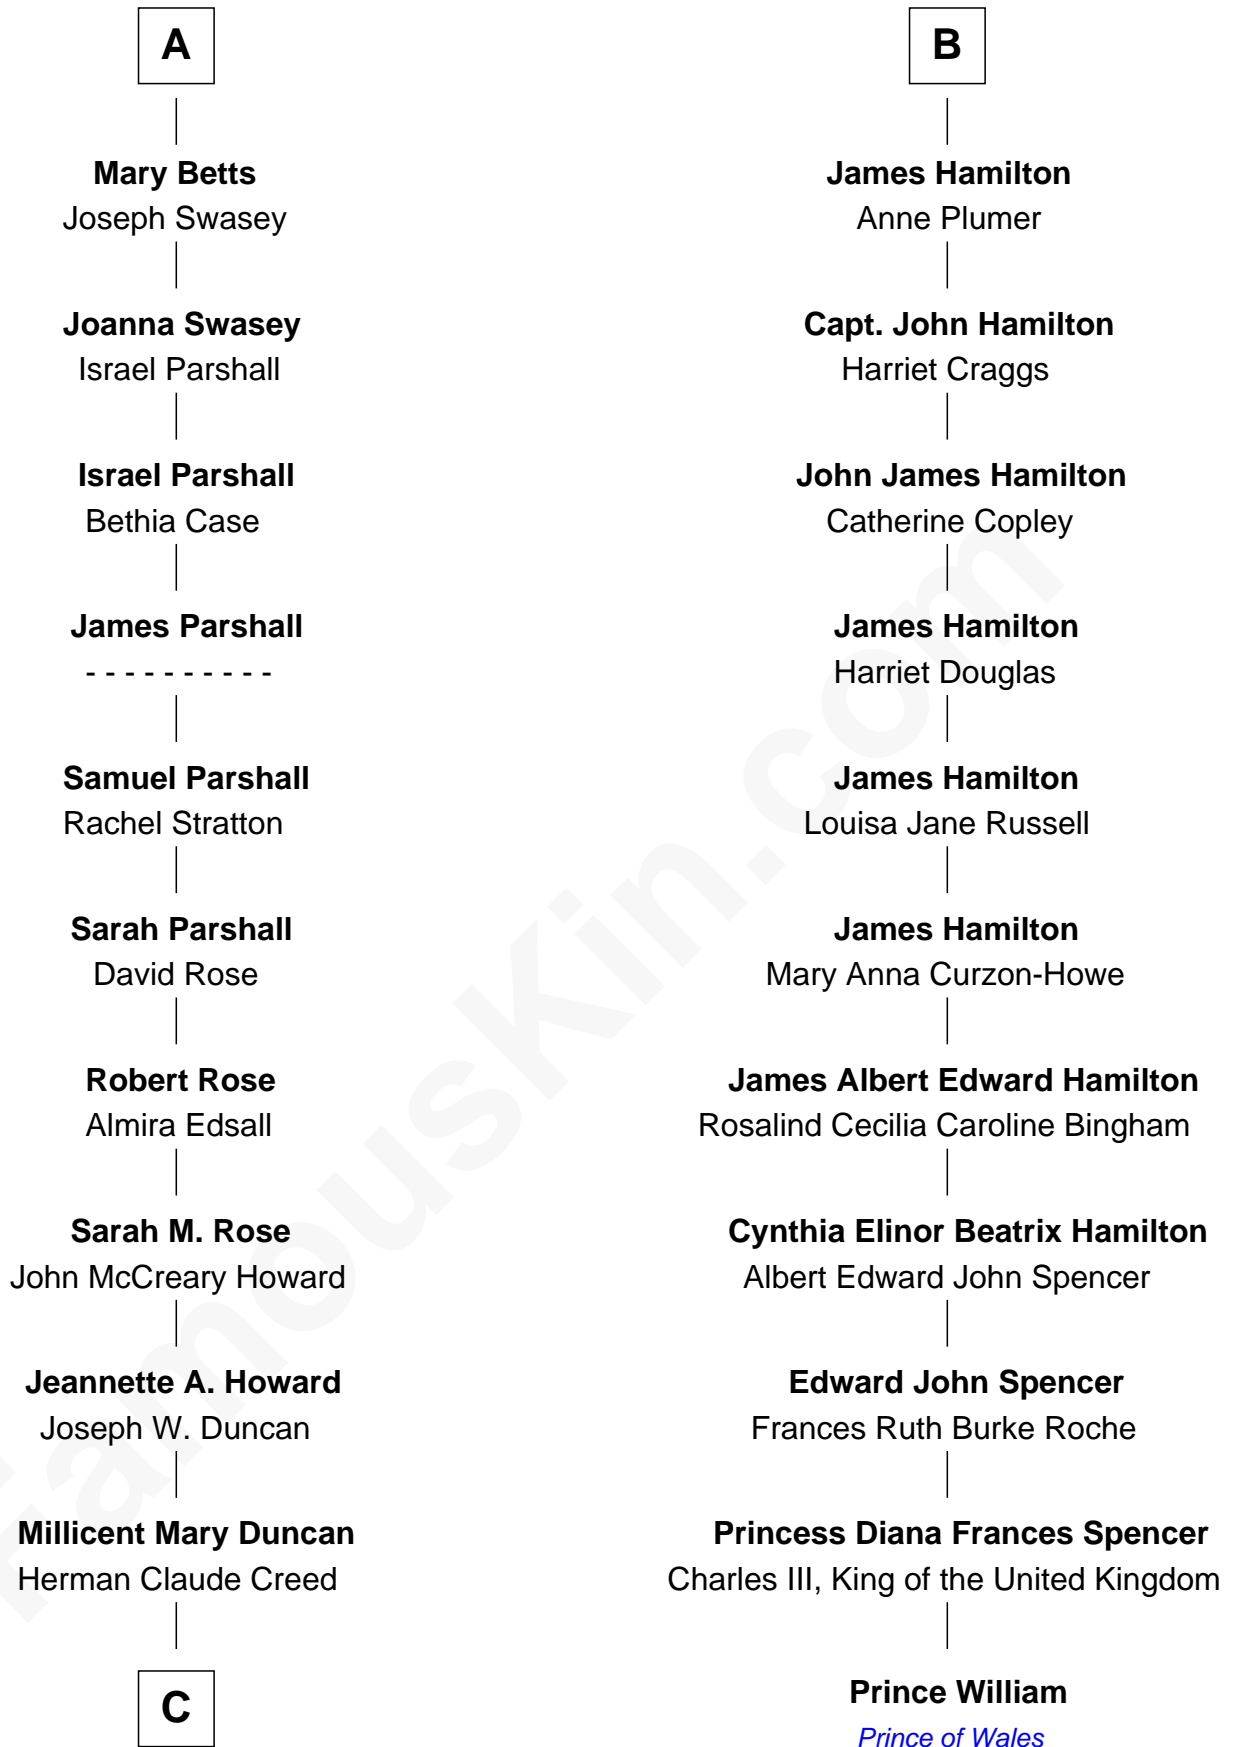

# FamousKin.com Relationship Chart of

**Rand Paul**

*U.S. Senator from Kentucky*

17th cousin 2 times removed of

**Prince William**

*Prince of Wales*

**Sir John Colepepper**

Agnes Gainsford

**C**

**Carol Ione Creed**  
William Wilson Wells

**Carol Jean Wells**  
Ronald Ernest Paul

**Rand Paul**  
*U.S. Senator from Kentucky*

FamousKin.com