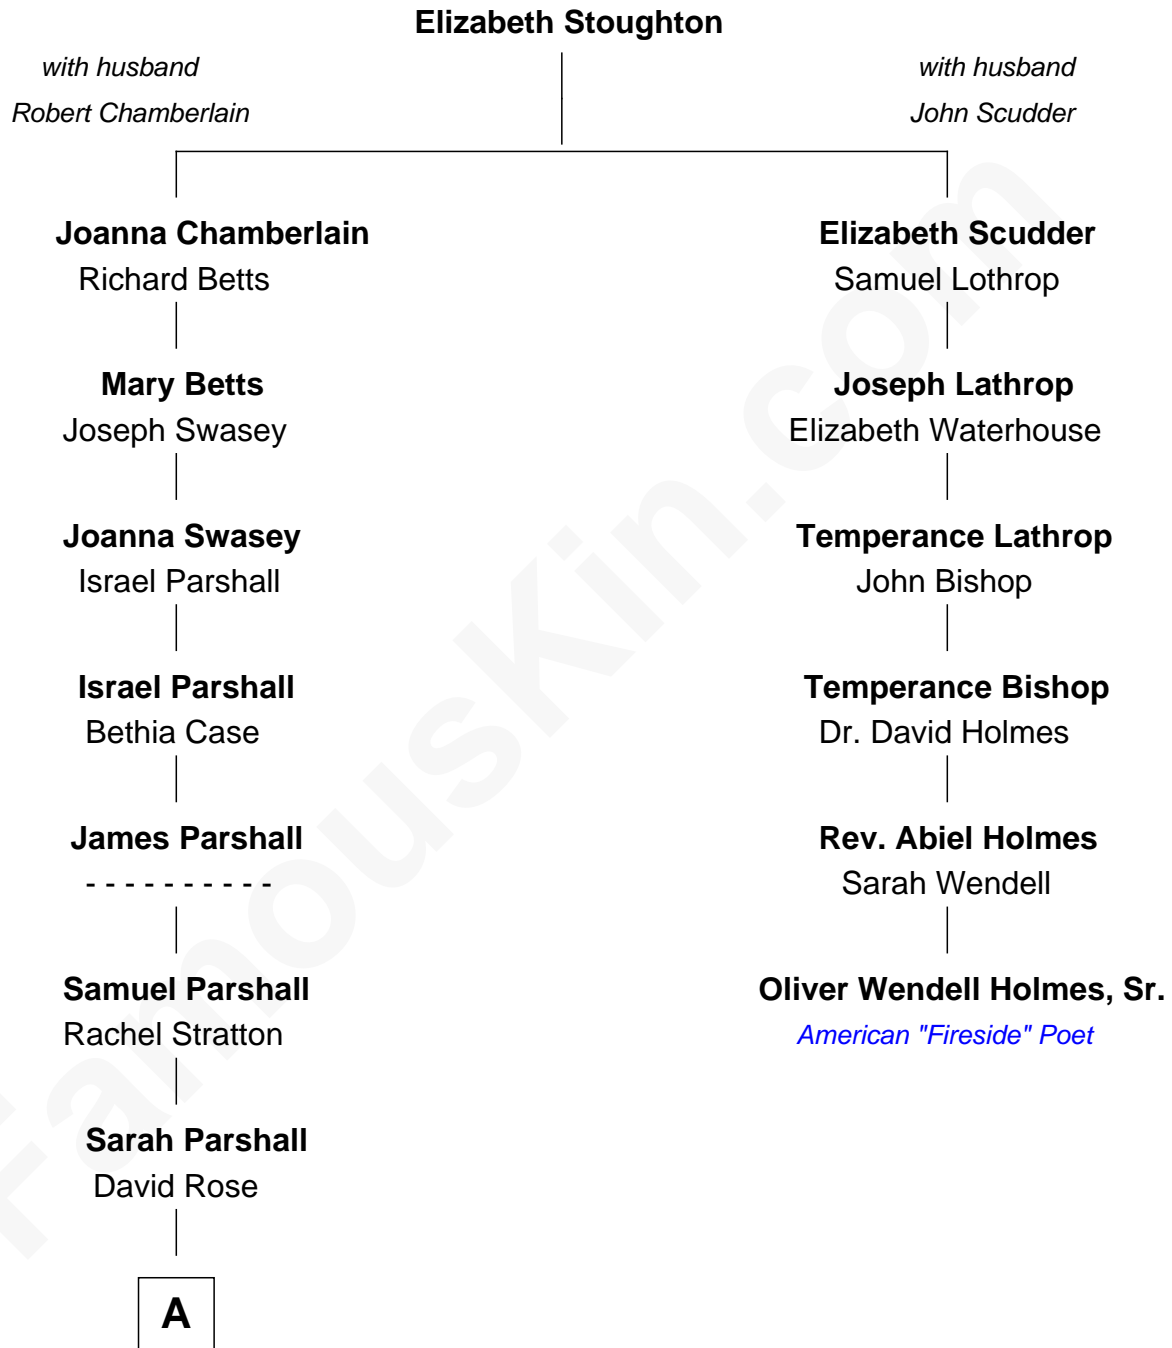

FamousKin.com

Relationship Chart of

Rand Paul

U.S. Senator from Kentucky

5th cousin 8 times removed of

Oliver Wendell Holmes, Sr.

American "Fireside" Poet

A

—
Robert Rose

Almira Edsall

—
Sarah M. Rose

John McCreary Howard

—
Jeannette A. Howard

Joseph W. Duncan

—
Millicent Mary Duncan

Herman Claude Creed

—
Carol Ione Creed

William Wilson Wells

—
Carol Jean Wells

Ronald Ernest Paul

—
Rand Paul

U.S. Senator from Kentucky