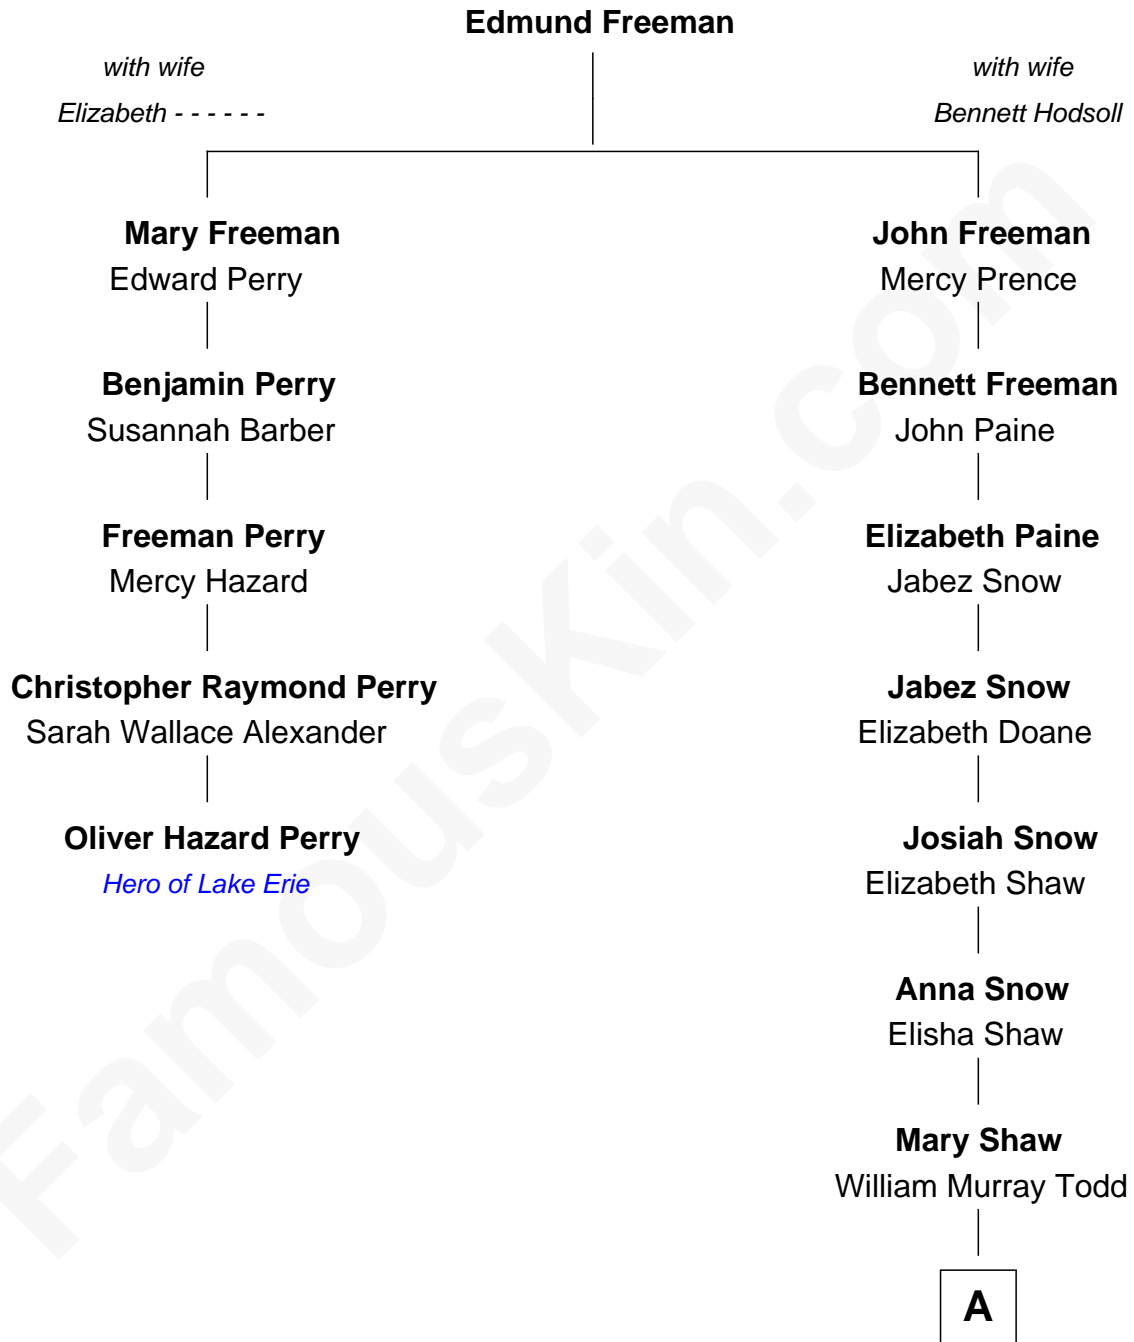

FamousKin.com

Relationship Chart of

Oliver Hazard Perry

Hero of Lake Erie during the War of 1812

4th cousin 6 times removed of

Tamsin Todd
CEO, Findmypast

FamousKin.com