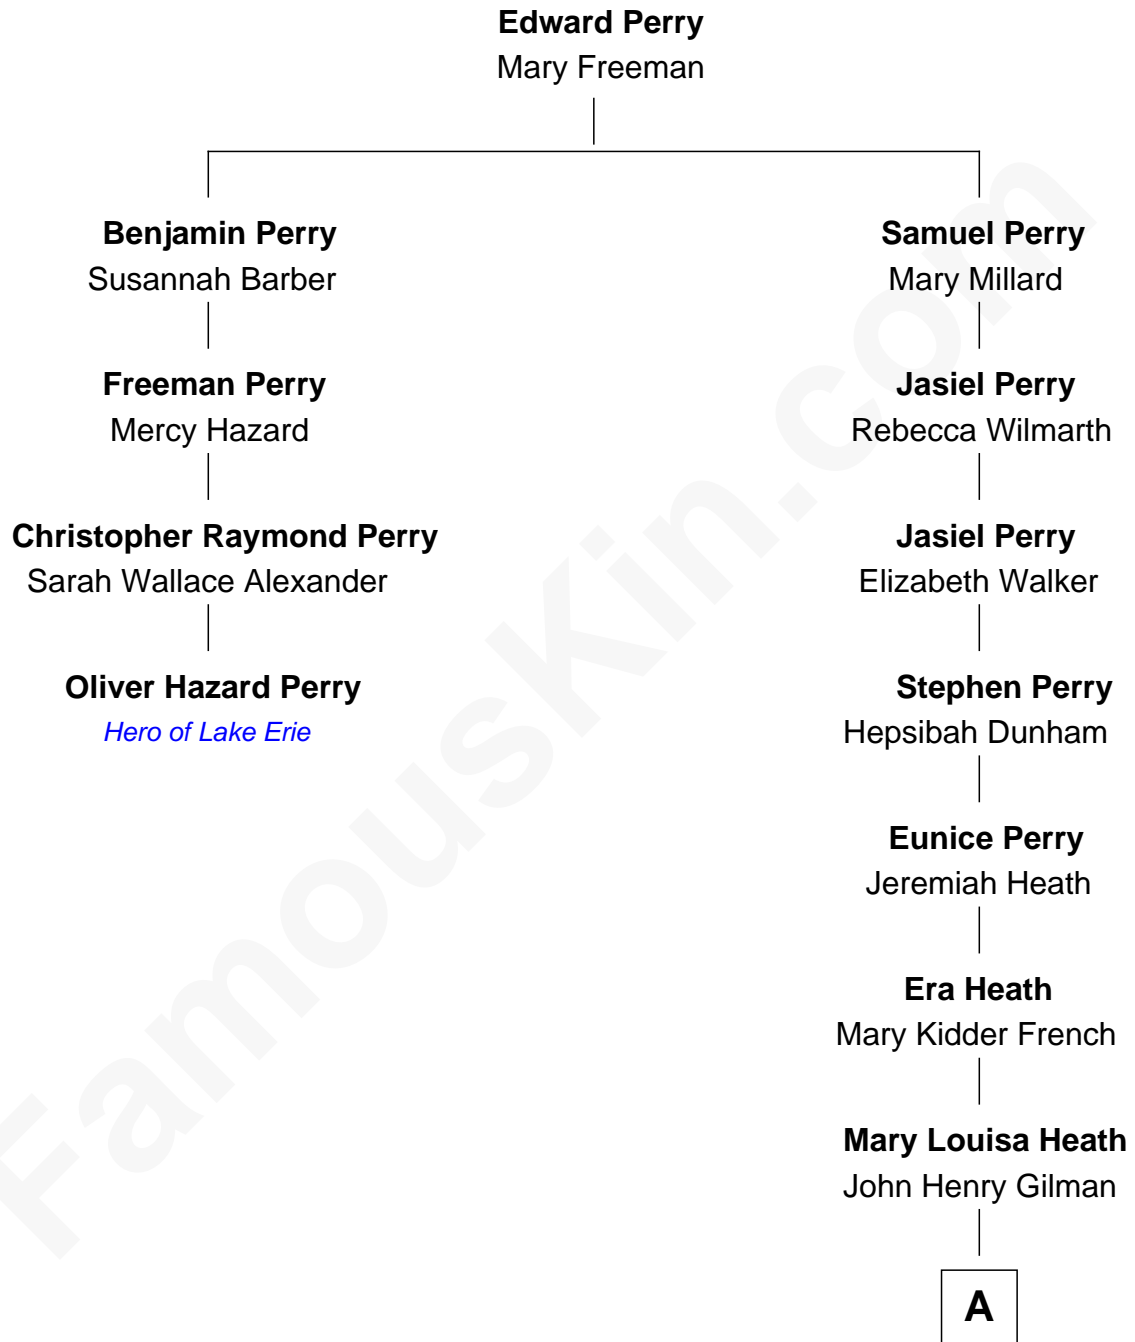

## Relationship Chart of

### Oliver Hazard Perry

*Hero of Lake Erie during the War of 1812*

3rd cousin 5 times removed of

**Frank G. Allen**

*51st Governor of Massachusetts*

**A**

Abbie Louise Gilman

Frank Mitchell Allen

**Frank G. Allen**

*51st Governor of Massachusetts*

FamousKin.com