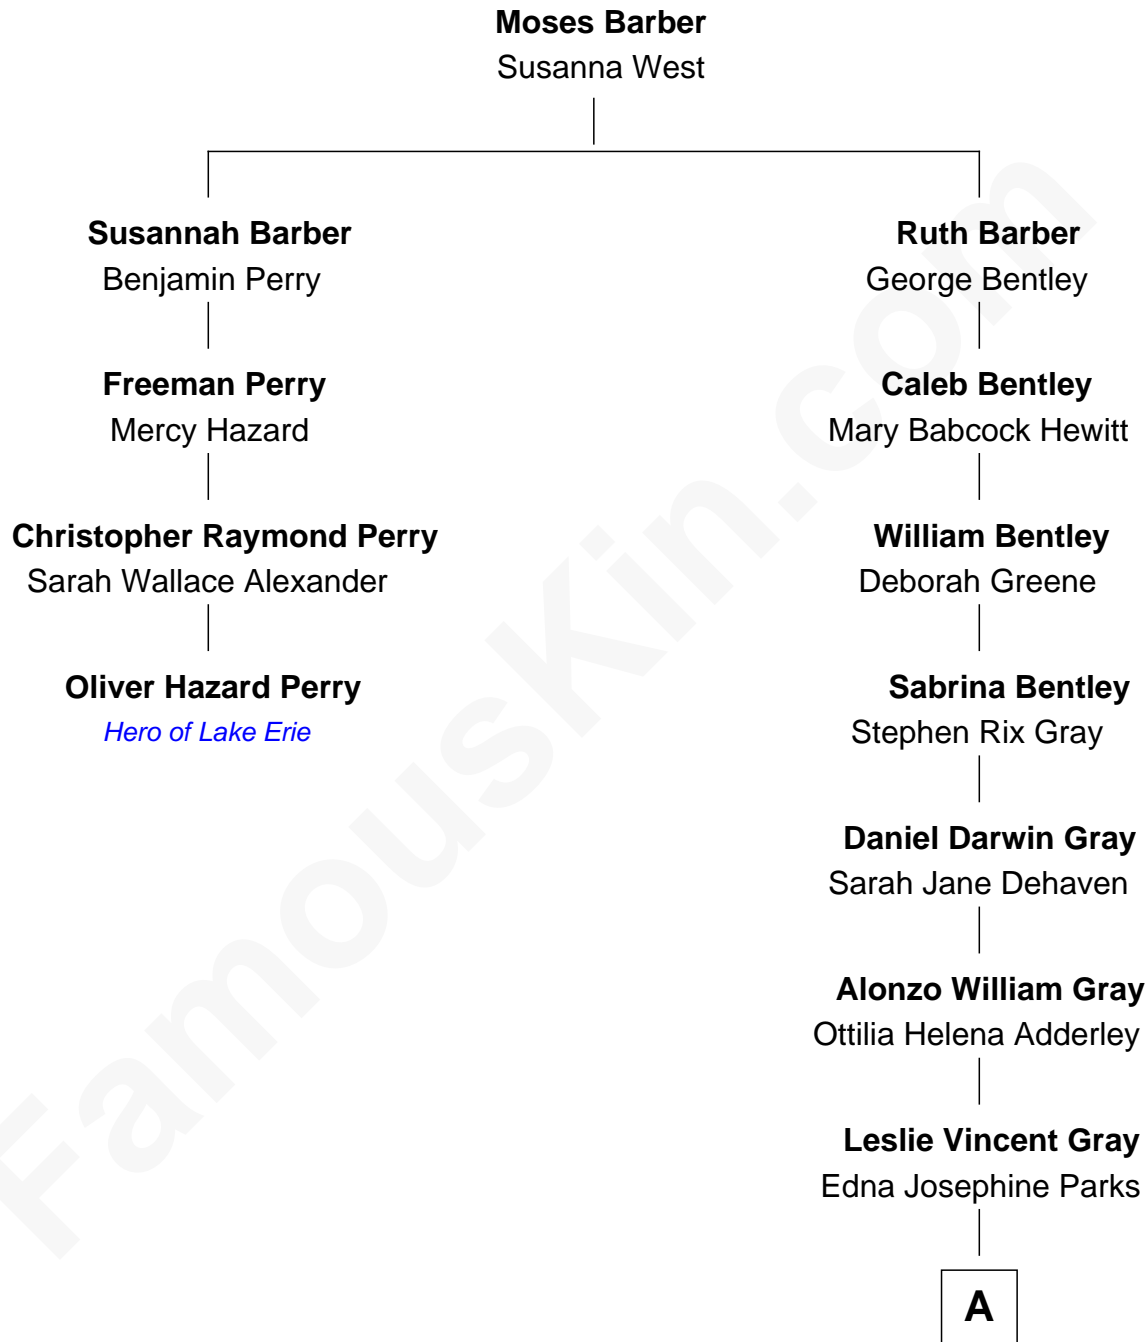

FamousKin.com

Relationship Chart of

Oliver Hazard Perry

Hero of Lake Erie during the War of 1812

3rd cousin 5 times removed of

Linda Gray

TV and Movie Actress

A

Leslie Vincent Gray
Marjorie Prophet Miller

Linda Gray
TV and Movie Actress

FamousKin.com