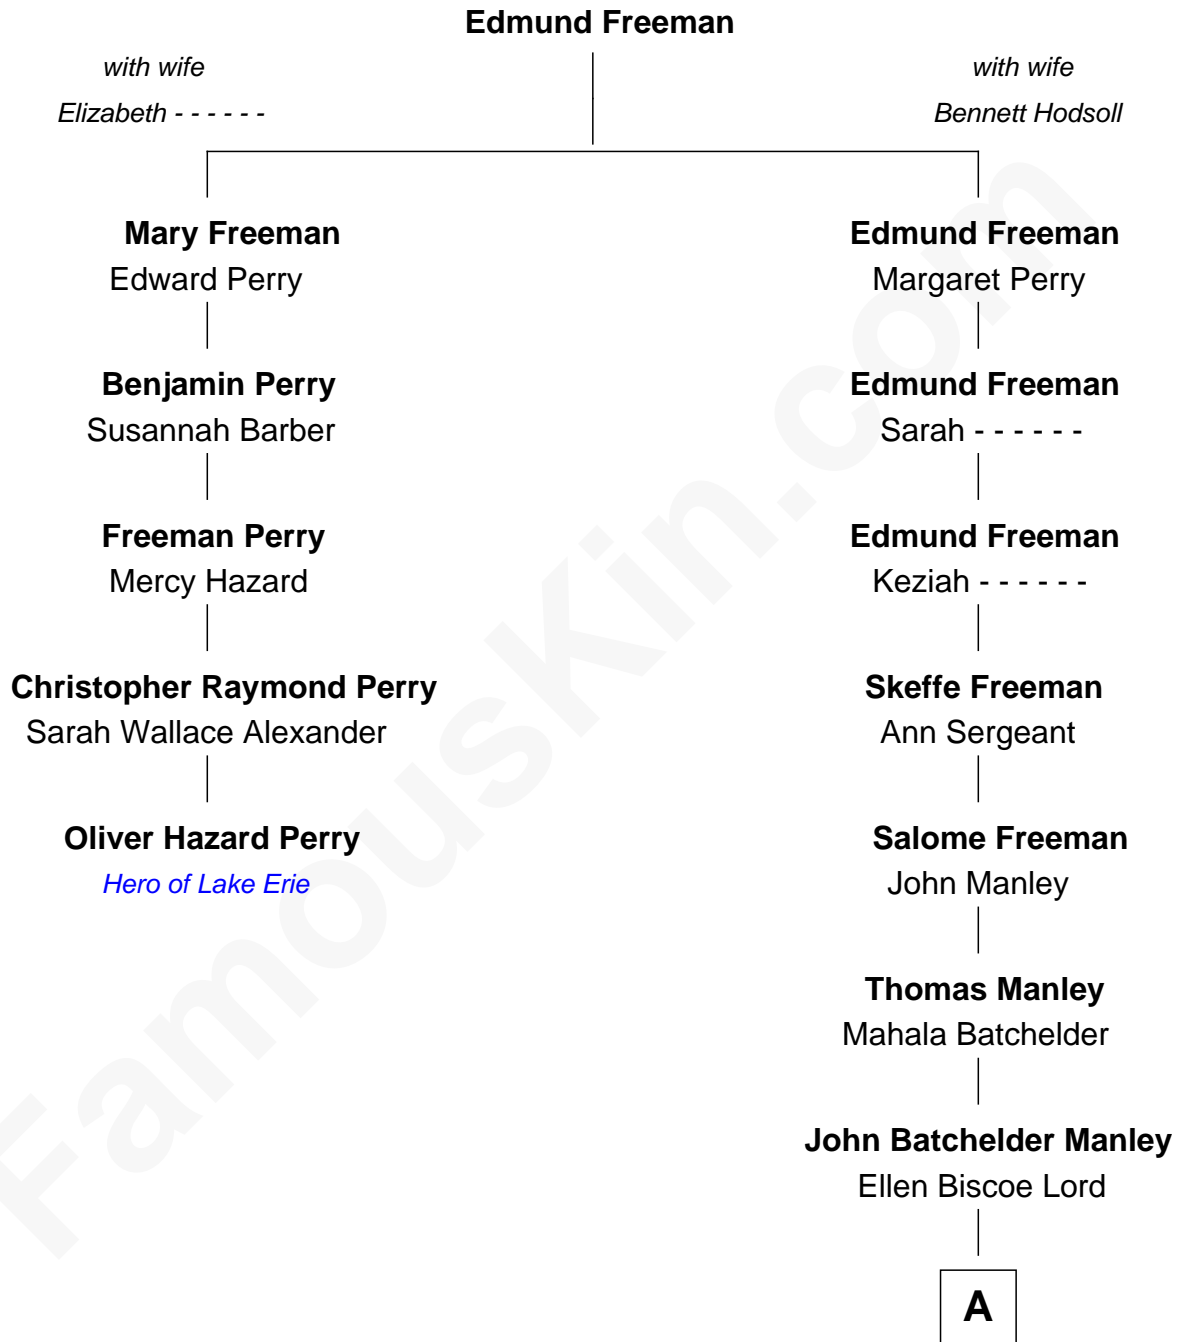

FamousKin.com

Relationship Chart of

Oliver Hazard Perry

Hero of Lake Erie during the War of 1812

4th cousin 6 times removed of

Zach Snyder
Filmmaker

A

|
John Batchelder Manley

Jennie Minerva Danforth

|
Helen Danforth Manley

Dr. Edgar Earl Reeves

|
Marsha Manley Reeves

Charles Edward Snyder

|
Zach Snyder

Filmmaker