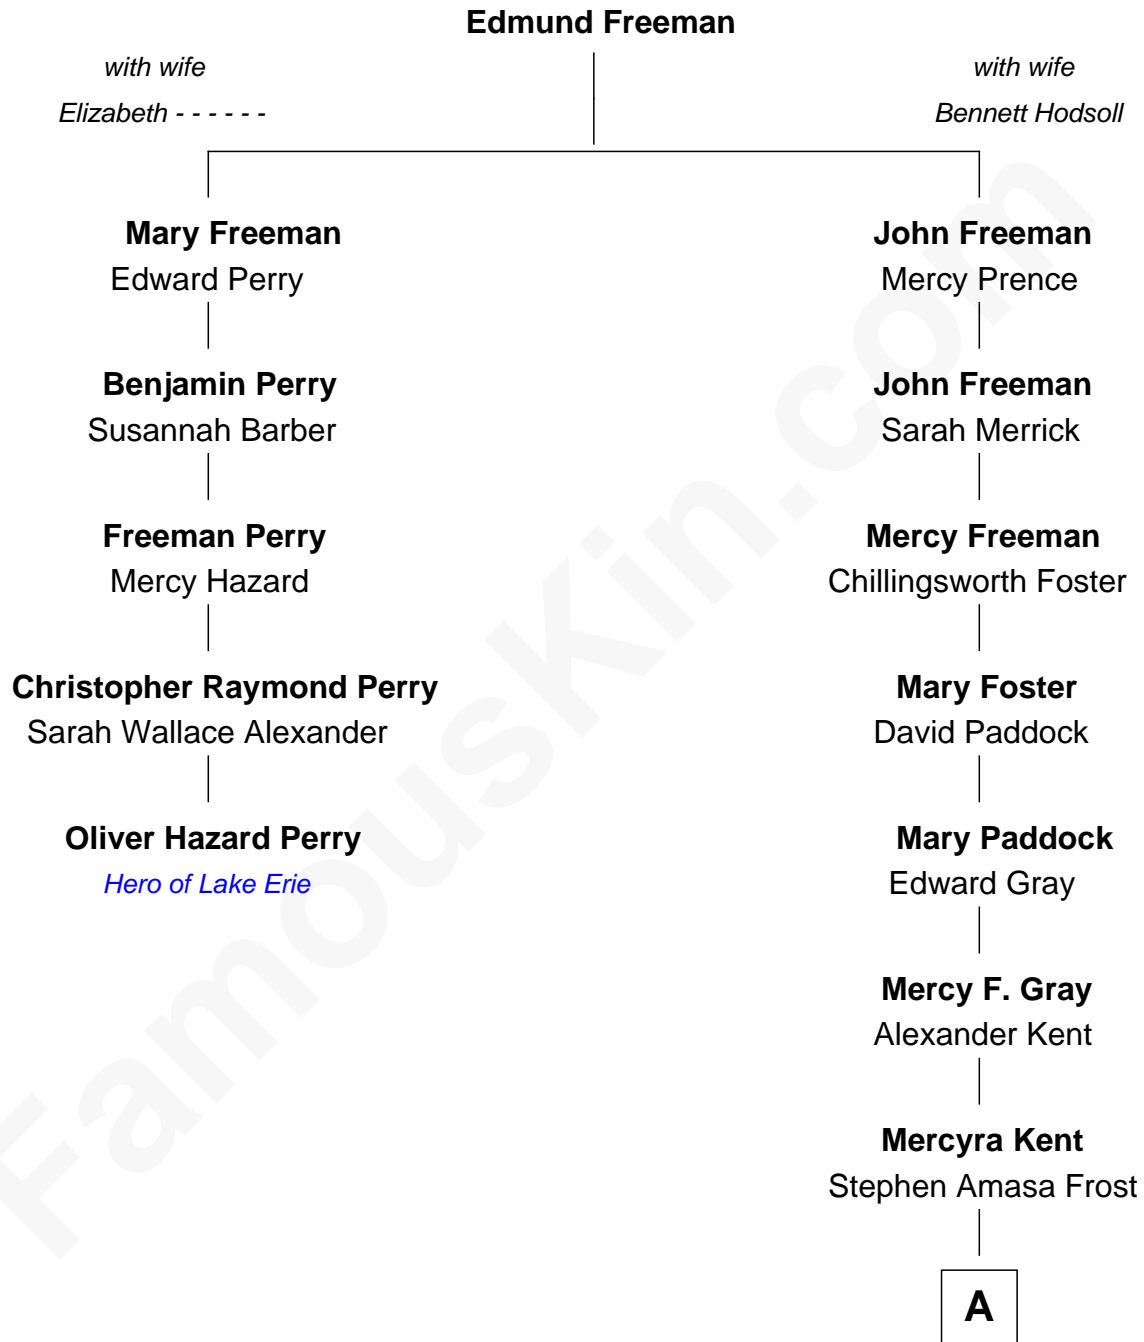

## Relationship Chart of

### Oliver Hazard Perry

*Hero of Lake Erie during the War of 1812*

4th cousin 8 times removed of

**Kate Upton**

*Sports Illustrated Swimsuit Cover Model*

**A**

—  
**Mercy Ann Frost**

Henry Butler Goodrich

—  
**Emma Frost Goodrich**

George McNaughton Vial

—  
**Charles Henry Vial**

Margaret Hastings Tyler

—  
**Elizabeth Brooks Vial**

Stephen Edward Upton

—  
**Jefferson Matthew Upton**

Shelley Fawn Davis