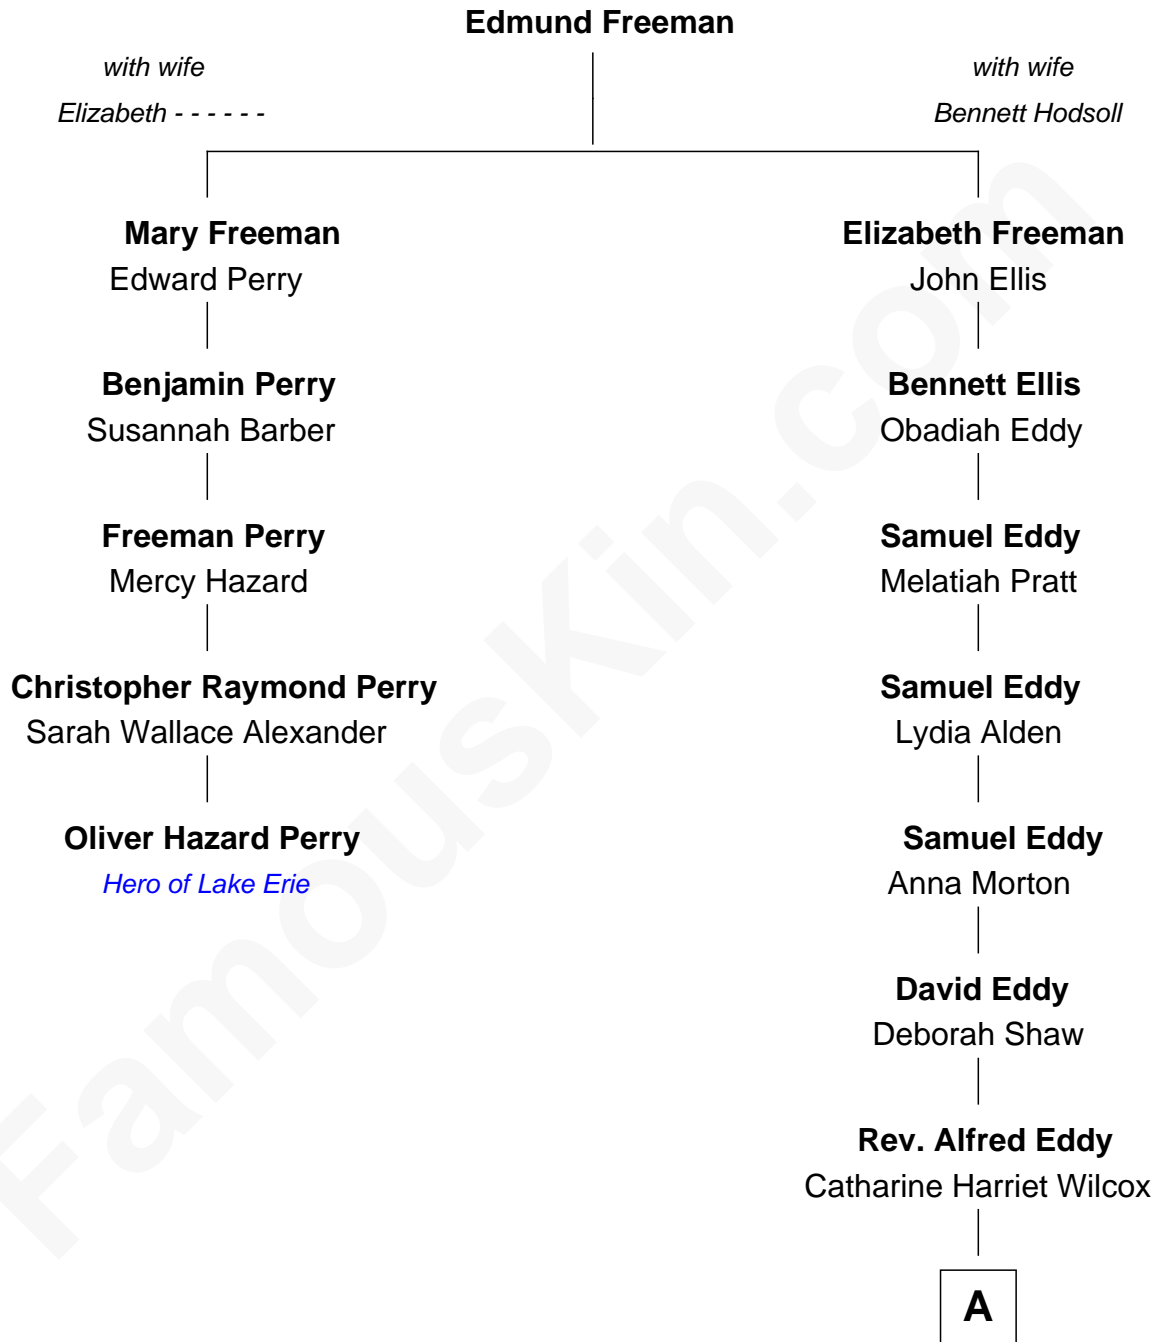

FamousKin.com

Relationship Chart of

Oliver Hazard Perry

Hero of Lake Erie during the War of 1812

4th cousin 7 times removed of

Jodie Foster
Movie Actress

A

Katherine Louise Eddy

Lucius George Fisher

Alice Eddy Fisher

Alexis Caldwell Foster

Lucius Fisher Foster

Constance Marie Robertson

Lucius Fisher Foster

Evelyn Della Almond

Jodie Foster