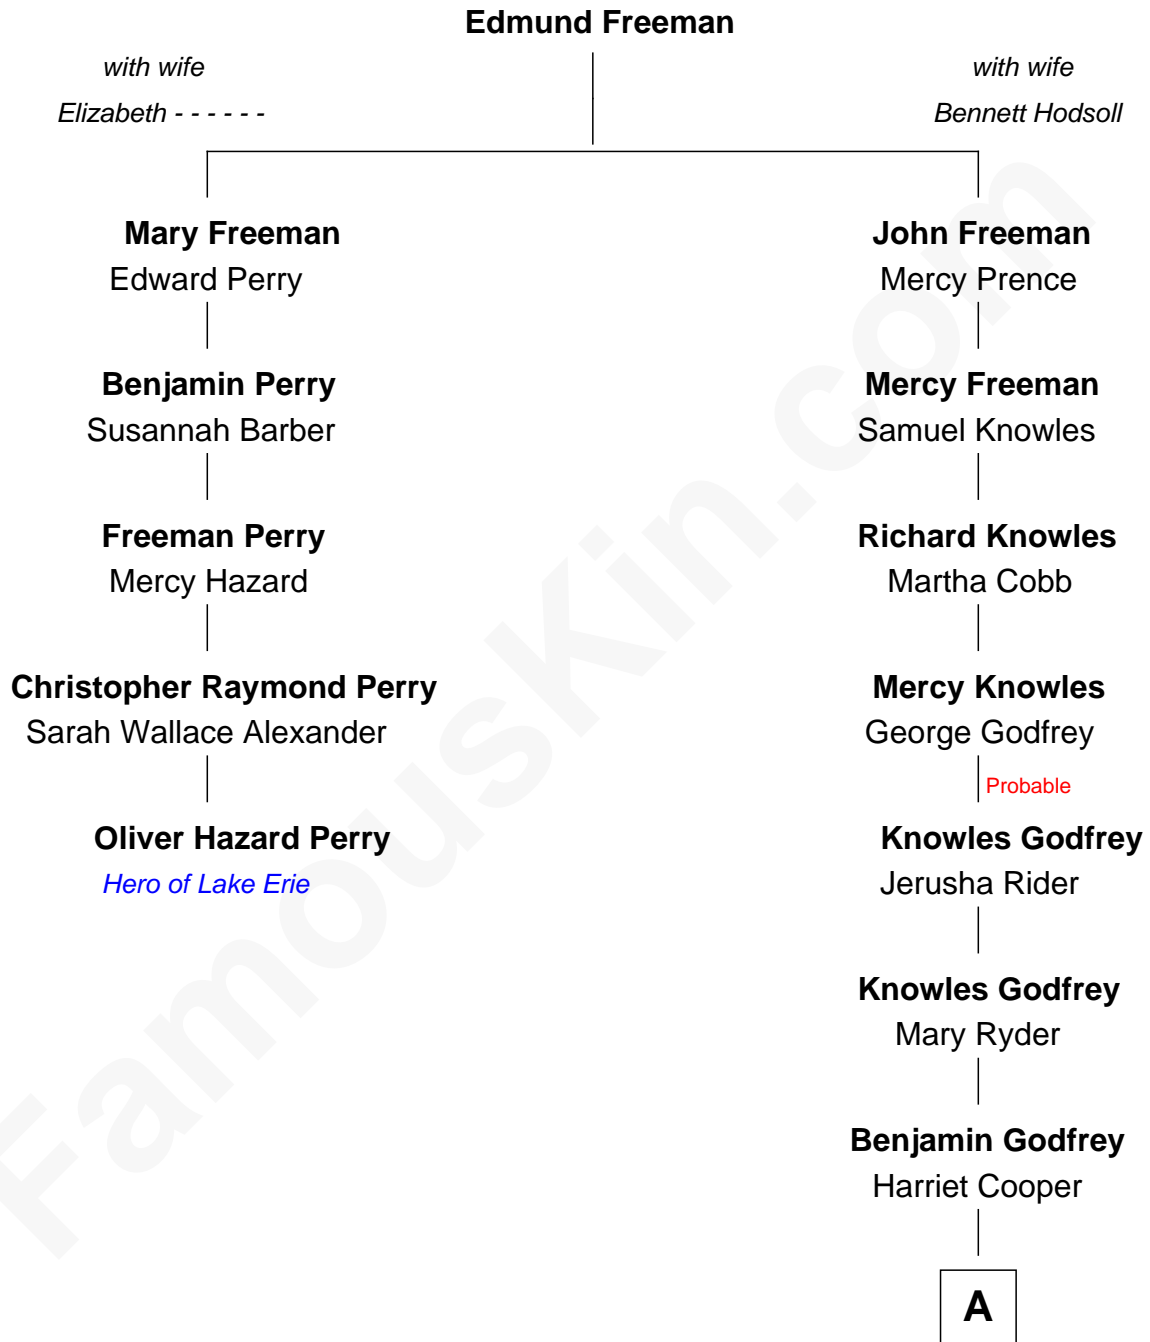

FamousKin.com

Relationship Chart of

Oliver Hazard Perry

Hero of Lake Erie during the War of 1812

4th cousin 8 times removed of

Sarah Palin

9th Governor of Alaska

A

Sarah Sheeran

Charles Richard Heath

Sarah Palin

9th Governor of Alaska

FamousKin.com