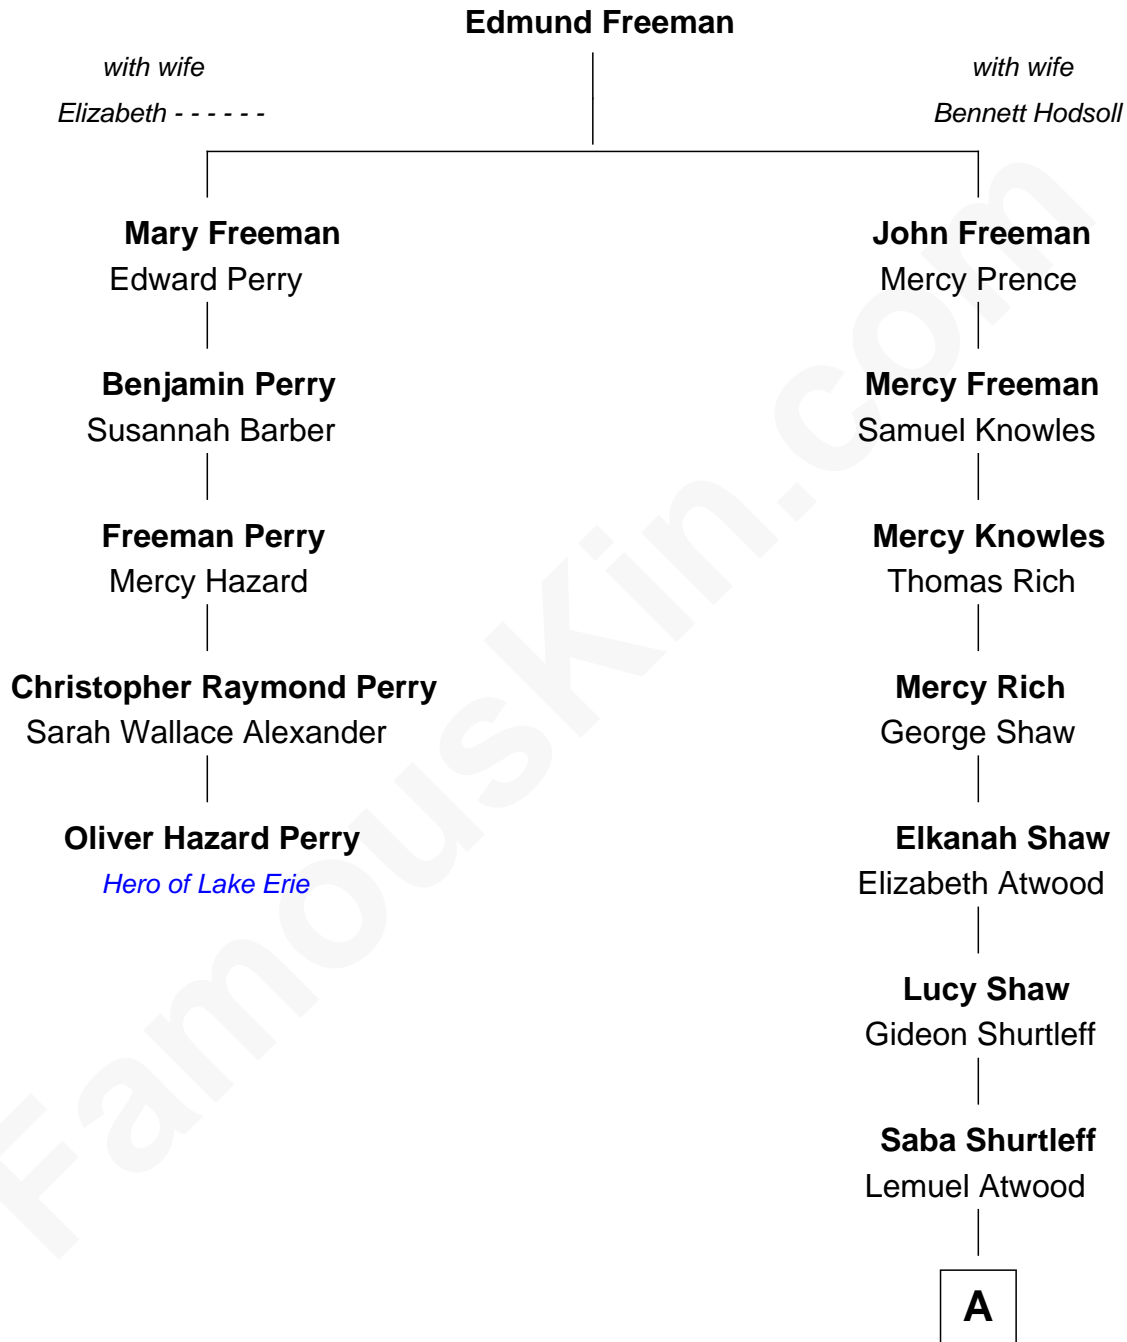

FamousKin.com

Relationship Chart of

Oliver Hazard Perry

Hero of Lake Erie during the War of 1812

4th cousin 8 times removed of

Dave Cowens

NBA Hall of Famer

A

Albert Atwood

Rhoda True Merrill

Thomas Albert Atwood

Priscilla Ann Kelly

Charles Albert Atwood

Mina Sylvia Cundiff

Stanley True Atwood

Dorothy Ann Ulrich