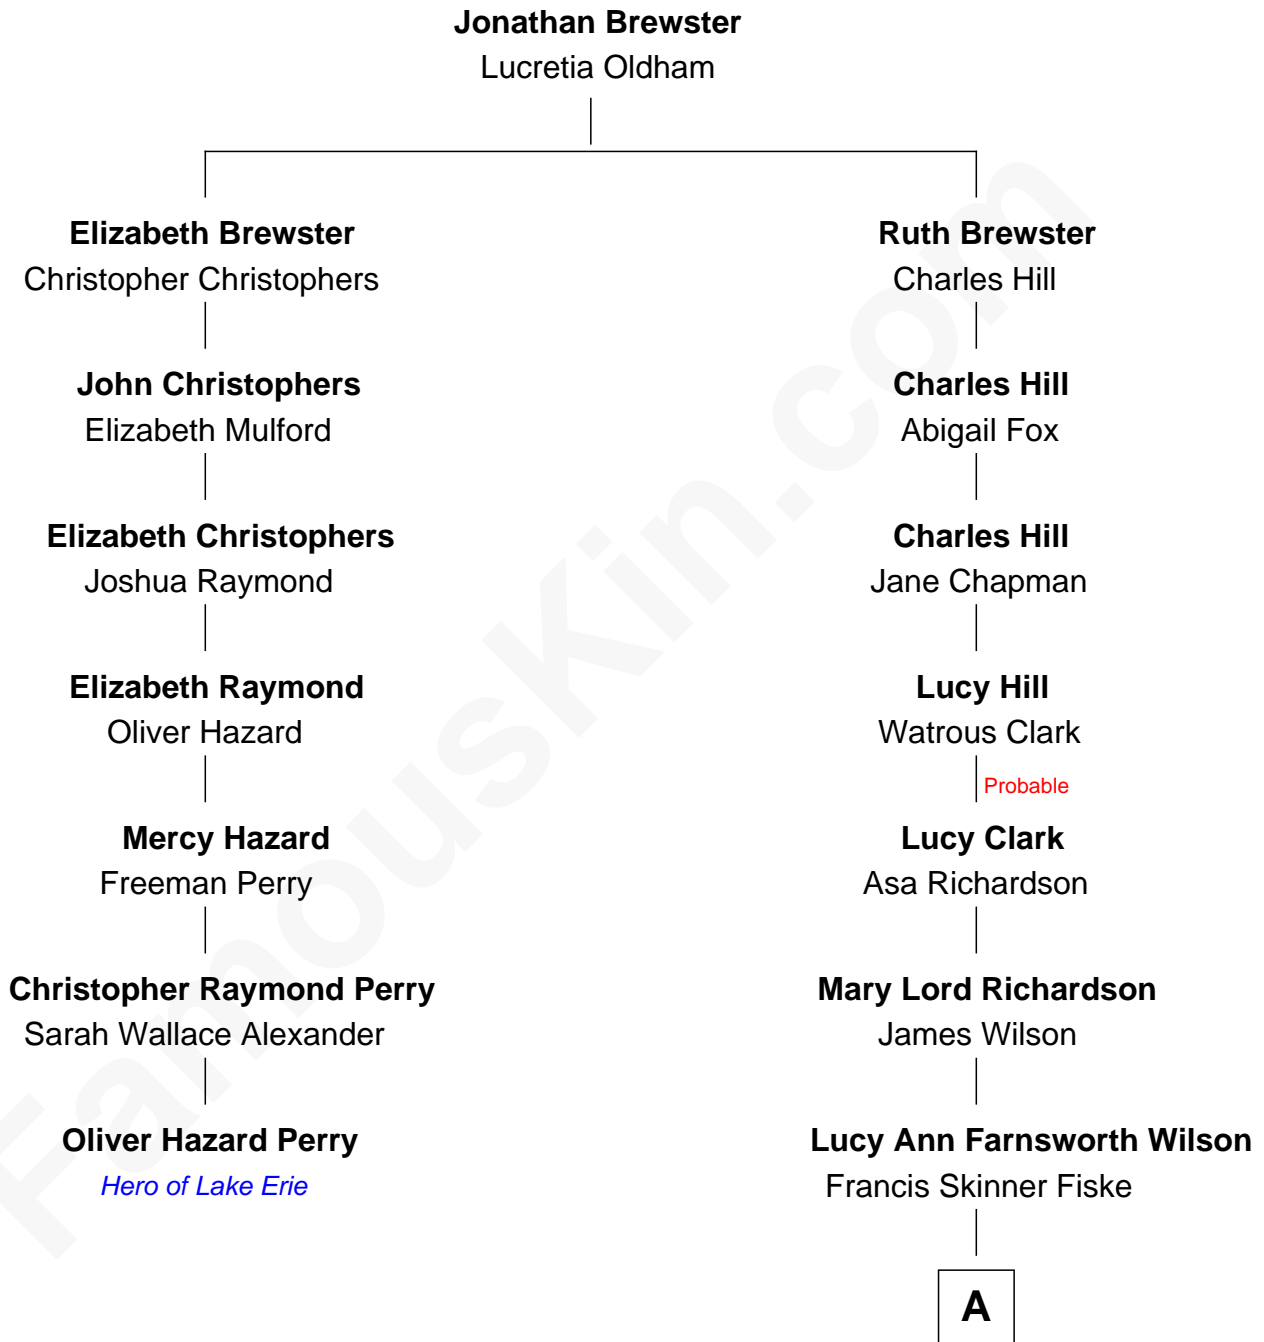

FamousKin.com

Relationship Chart of

Oliver Hazard Perry

Hero of Lake Erie during the War of 1812

6th cousin 2 times removed of

Robert F. Bradford

57th Governor of Massachusetts

A

Edith Annie Fiske

Dr. Edward Hickling Bradford

Robert F. Bradford

57th Governor of Massachusetts

FamousKin.com