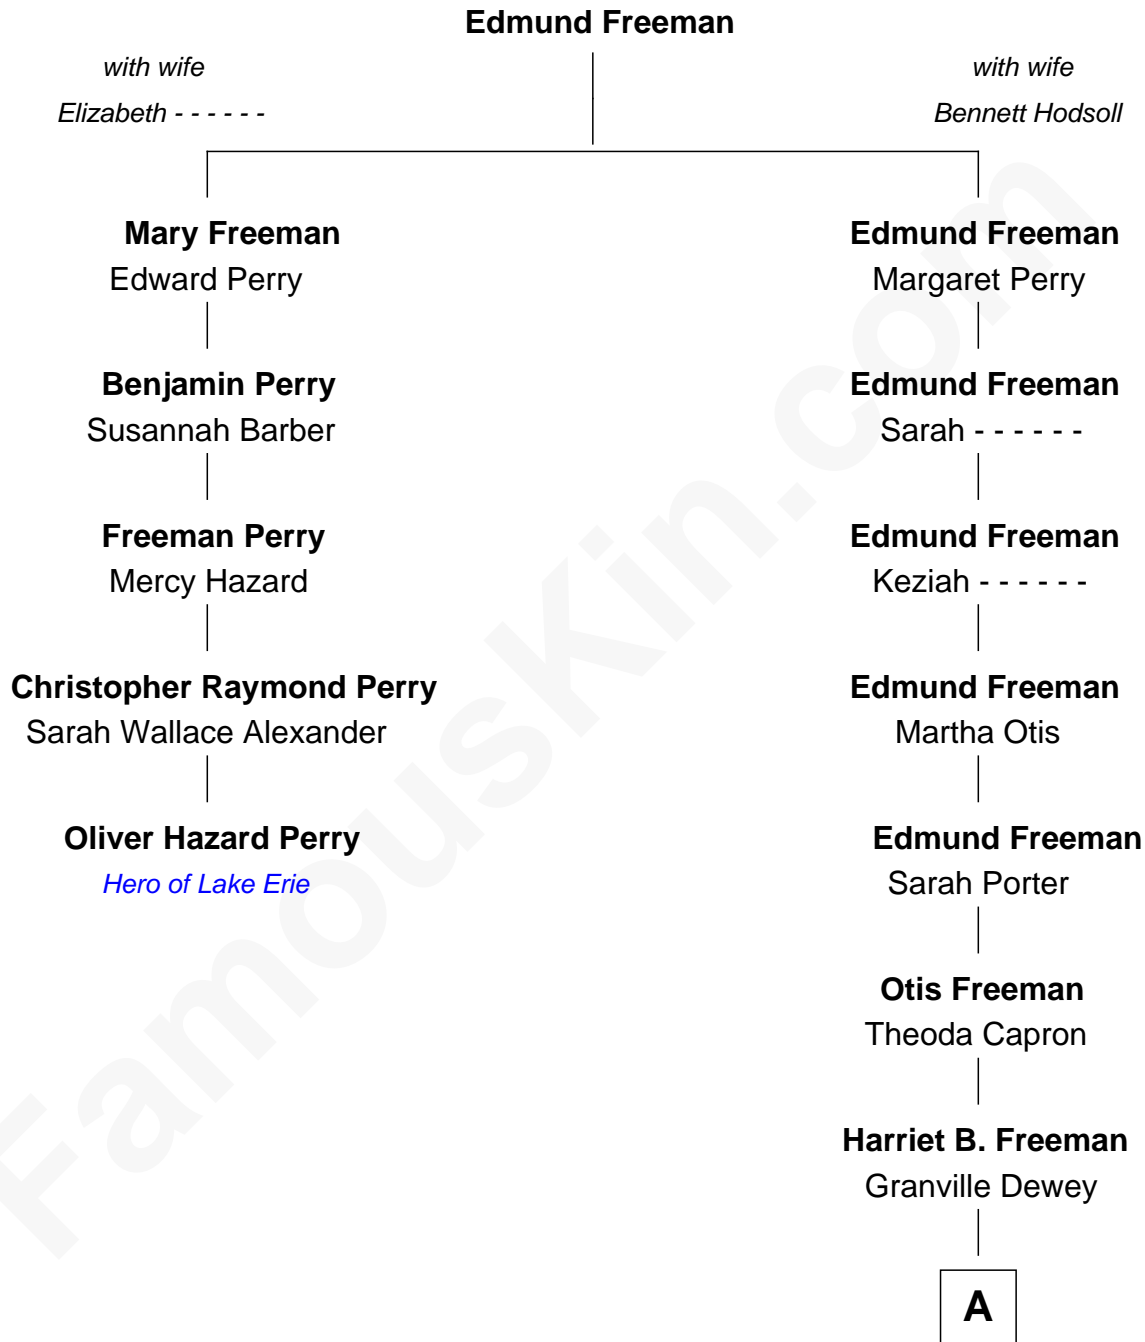

FamousKin.com

Relationship Chart of

Oliver Hazard Perry

Hero of Lake Erie during the War of 1812

4th cousin 5 times removed of

Thomas Edmund Dewey
47th Governor of New York

A

George Martin Dewey

Emma Bingham

George Martin Dewey

Annie L. Thomas

Thomas Edmund Dewey

47th Governor of New York

FamousKin.com