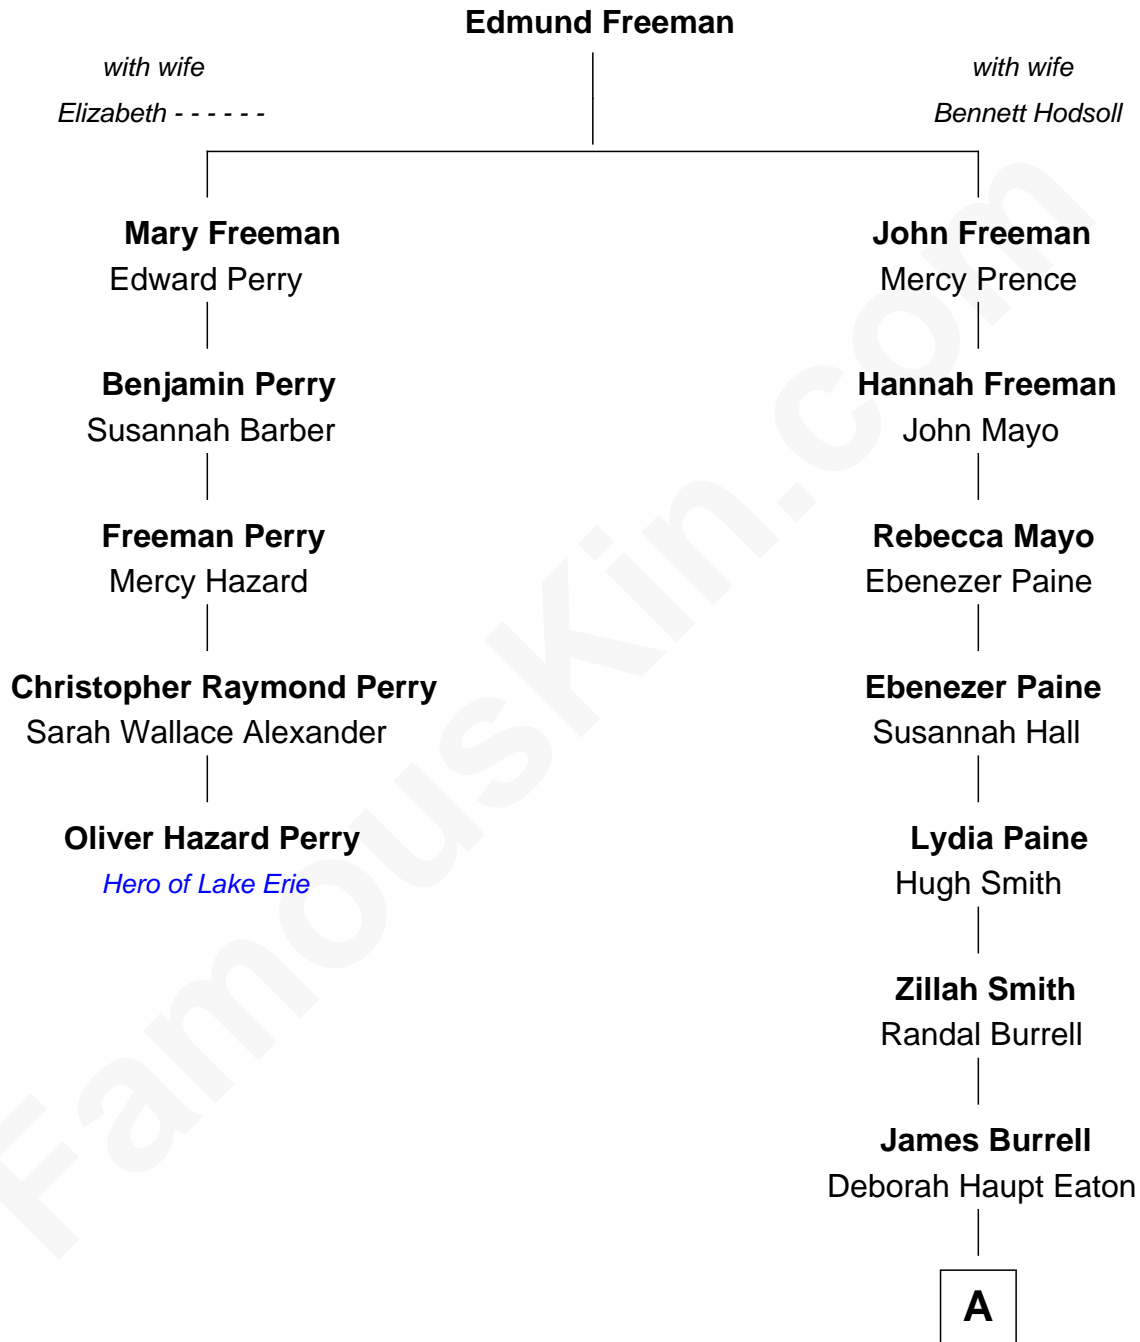

## Relationship Chart of

### Oliver Hazard Perry

*Hero of Lake Erie during the War of 1812*

4th cousin 4 times removed of

**Merrill C. Meigs**

*Publisher, Chicago Herald & Examiner*

**A**

**Juliana Smith Burrell**  
Church Paddleford Meigs