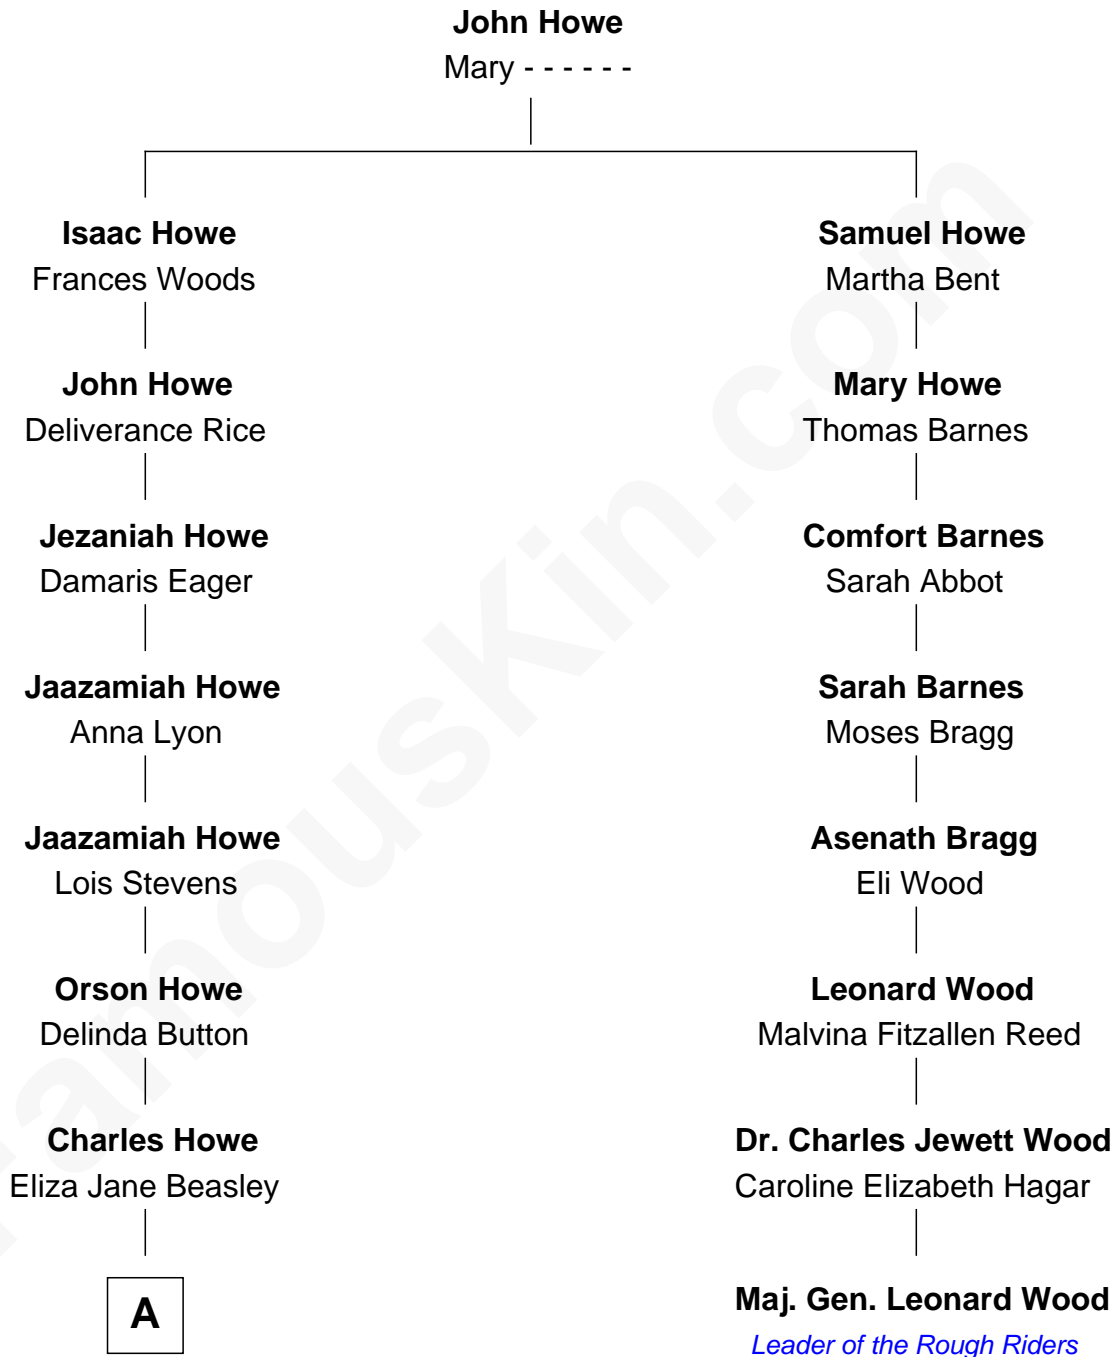

FamousKin.com

Relationship Chart of

Timothy Leatherman

Founder of Leatherman Tools

7th cousin 2 times removed of

Maj. Gen. Leonard Wood

Leader of the Rough Riders

A

—
Selata Howe
Samuel Lloyd Leatherman

—
Kenneth Elvene Leatherman
Arlene Gertrude Gjertsen

—
Timothy Leatherman
Founder of Leatherman Tools

FamousKin.com