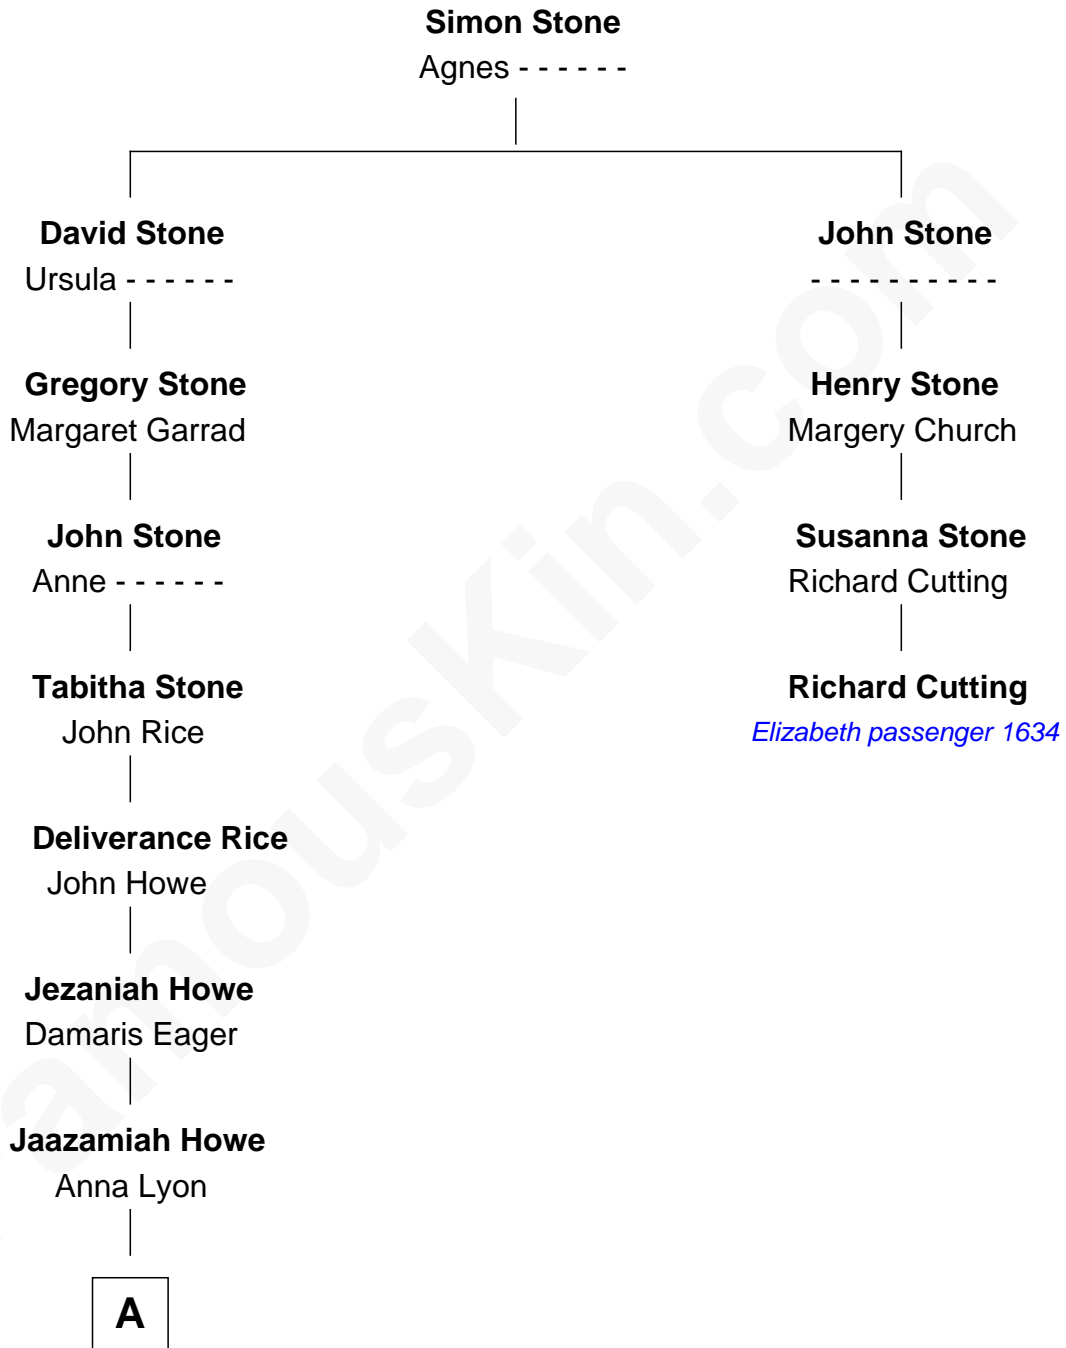

FamousKin.com

Relationship Chart of

Timothy Leatherman

Founder of Leatherman Tools

3rd cousin 9 times removed of

Richard Cutting

(c1621/2 - 1695/6) Elizabeth passenger 1634

A

—
Jaazamiah Howe

Lois Stevens

—
Orson Howe

Delinda Button

—
Charles Howe

Eliza Jane Beasley

—
Selata Howe

Samuel Lloyd Leatherman