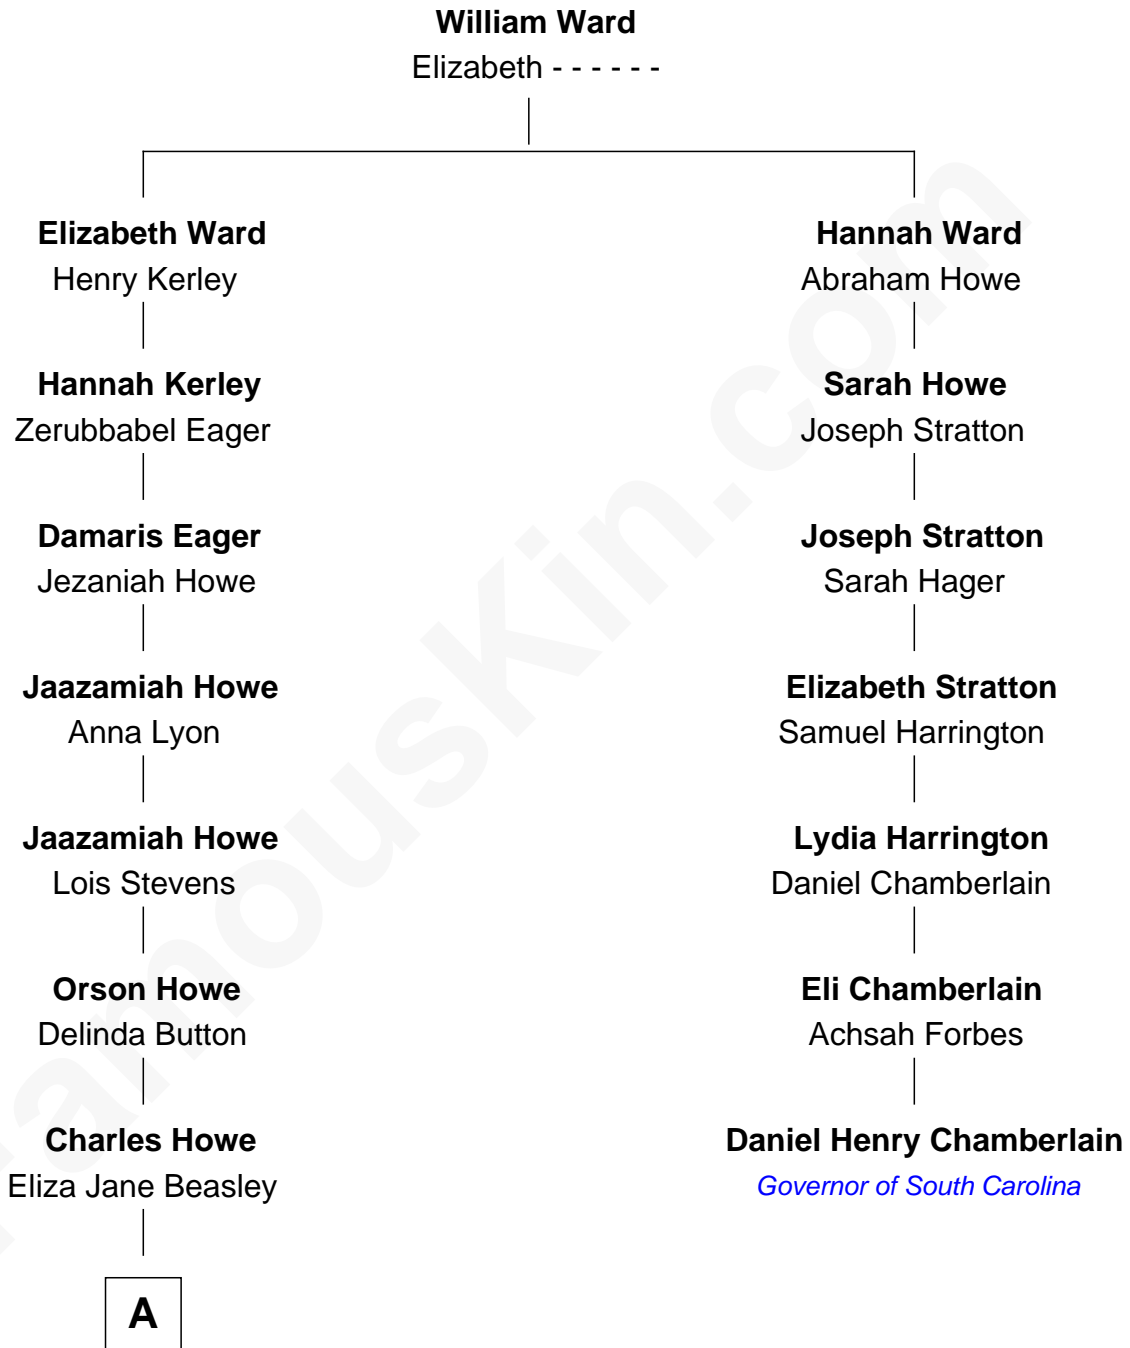

## Relationship Chart of

### Timothy Leatherman

*Founder of Leatherman Tools*

6th cousin 3 times removed of

**Daniel Henry Chamberlain**

*76th Governor of South Carolina*

**A**

—  
**Selata Howe**

Samuel Lloyd Leatherman