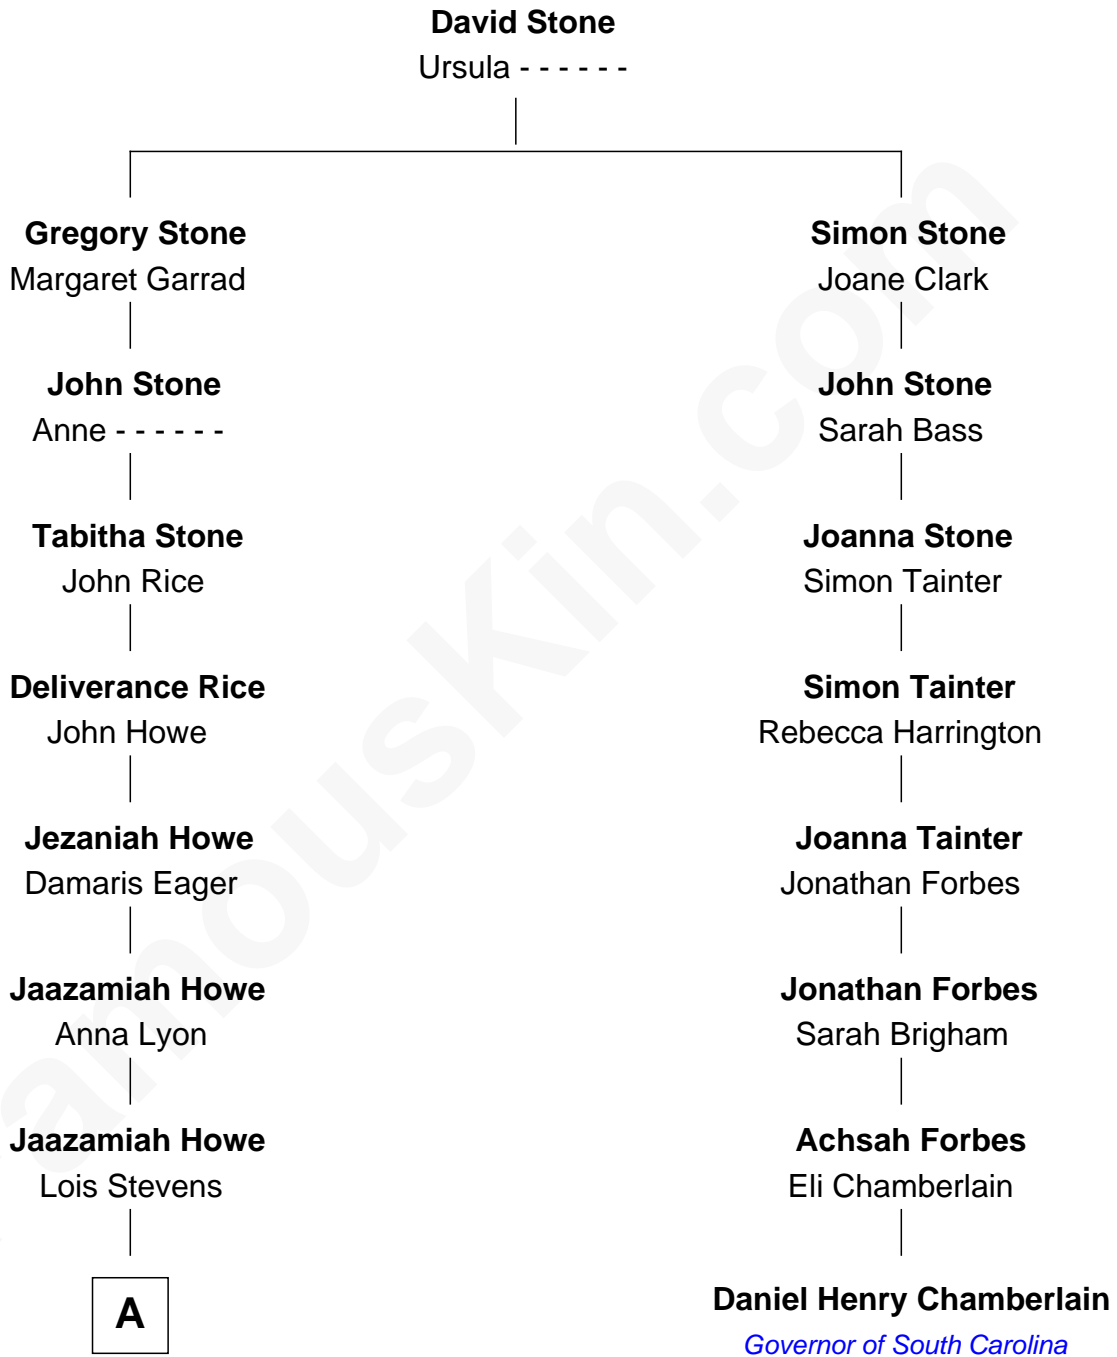

FamousKin.com

Relationship Chart of Timothy Leatherman

Founder of Leatherman Tools

7th cousin 4 times removed of

Daniel Henry Chamberlain

76th Governor of South Carolina

A

Orson Howe
Delinda Button

Charles Howe
Eliza Jane Beasley

Selata Howe
Samuel Lloyd Leatherman

Kenneth Elvene Leatherman
Arlene Gertrude Gjertsen

Timothy Leatherman
Founder of Leatherman Tools