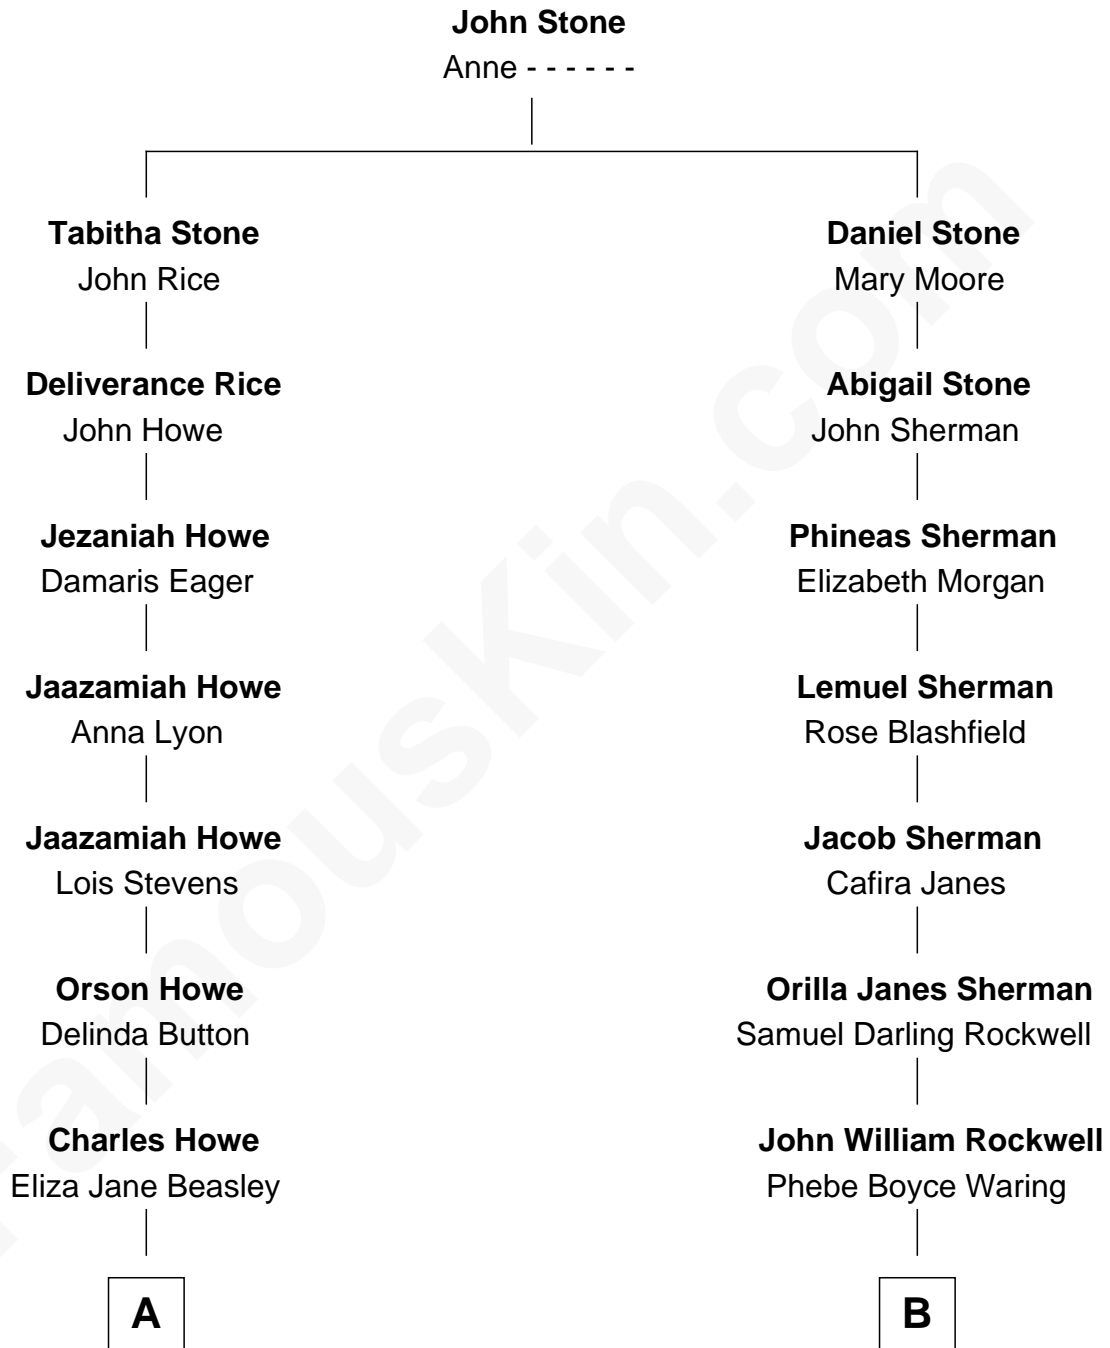

## Relationship Chart of

### Timothy Leatherman

*Founder of Leatherman Tools*

8th cousin 1 time removed of

### Norman Rockwell

*American Artist*

FamousKin.com