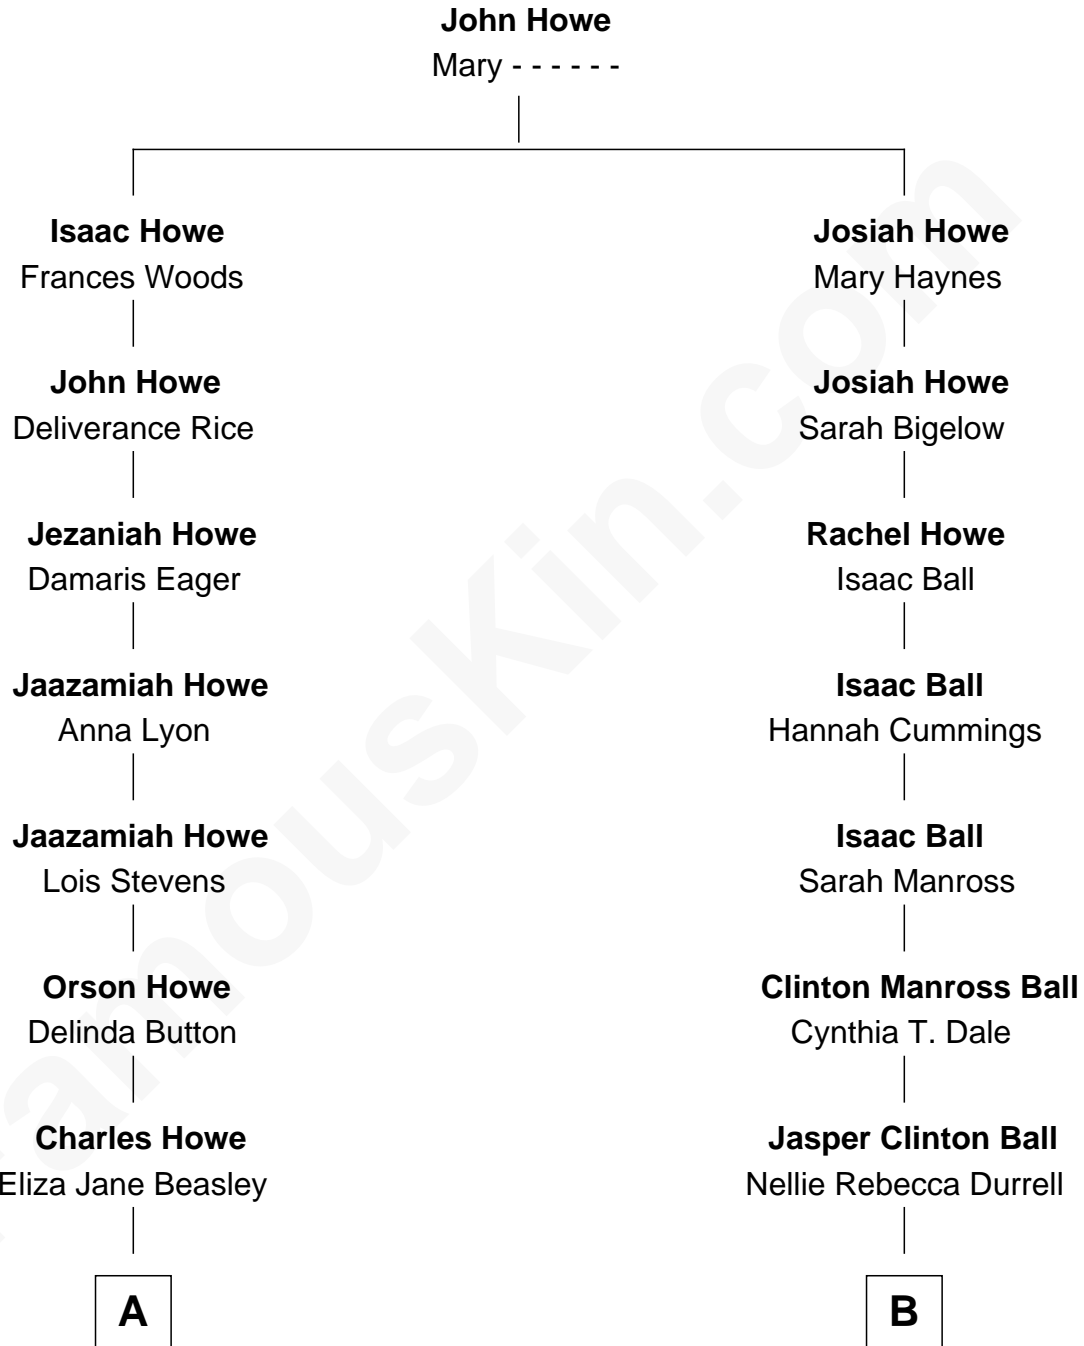

## Relationship Chart of

### Timothy Leatherman

Founder of Leatherman Tools

8th cousin 1 time removed of

**Lucille Ball**

TV Actress - "I Love Lucy"

FamousKin.com