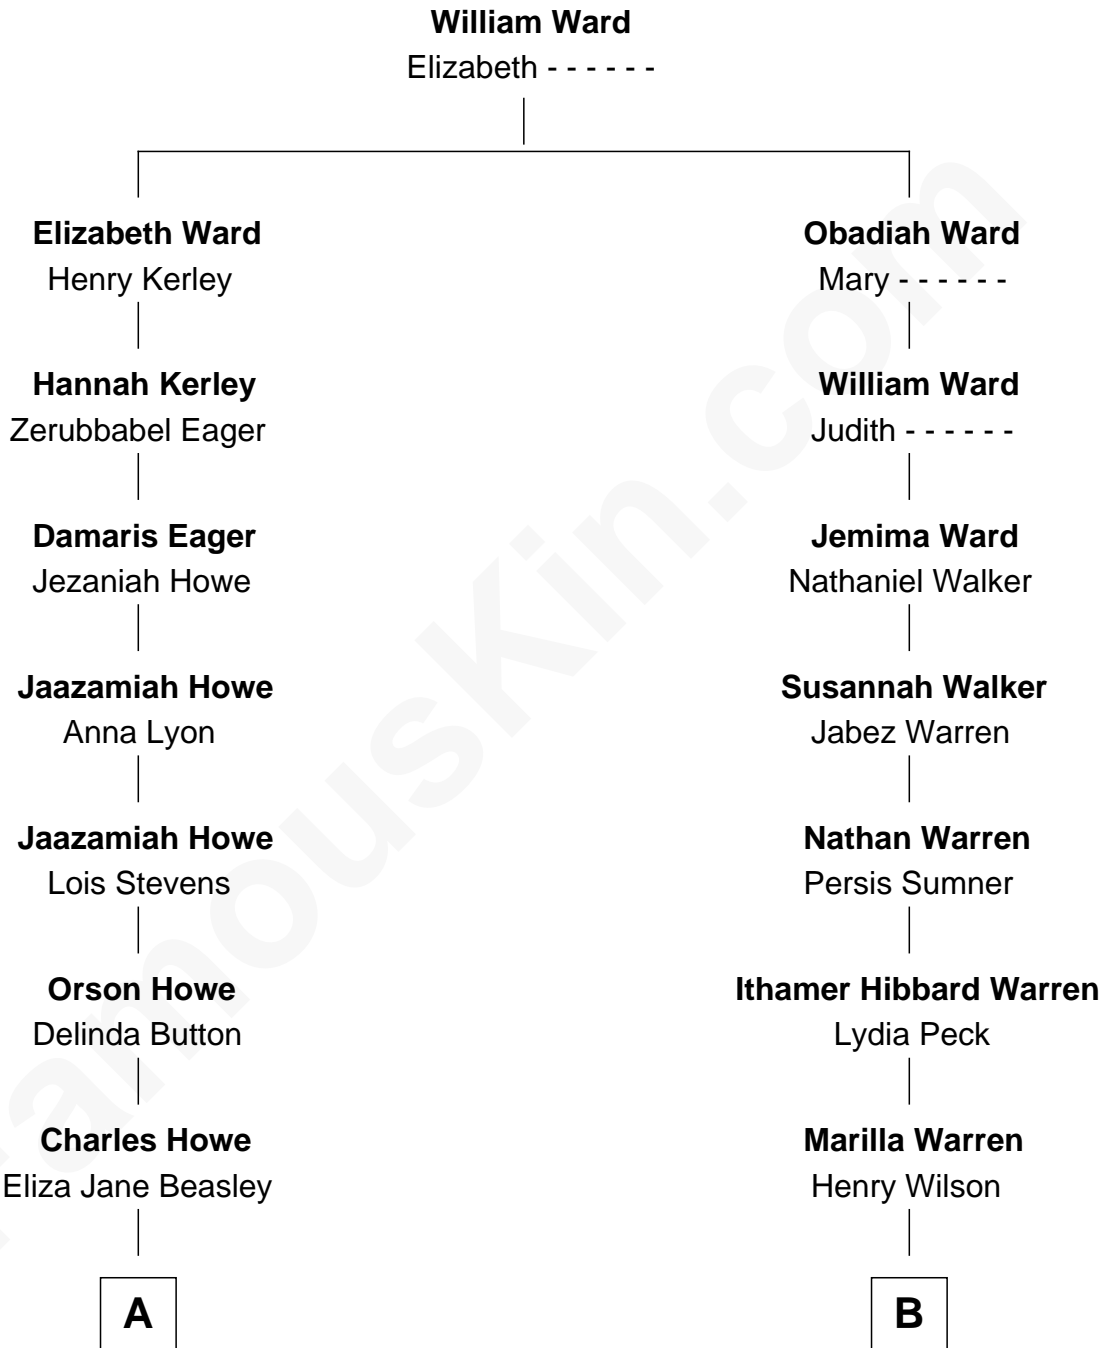

FamousKin.com

Relationship Chart of

Timothy Leatherman

Founder of Leatherman Tools

9th cousin 2 times removed of

Brian Wilson

Co-Founder of The Beach Boys

A

Selata Howe
Samuel Lloyd Leatherman

Kenneth Elvene Leatherman
Arlene Gertrude Gjertsen

Timothy Leatherman
Founder of Leatherman Tools

B

George Washington Wilson
Mary Bailey

William Henry Wilson
Alta Lenora Chitwood

William Coral Wilson
Edith Sophia Sthole

Murray Gage Wilson
Audree Neva Korthof

Brian Wilson
Co-Founder of The Beach Boys