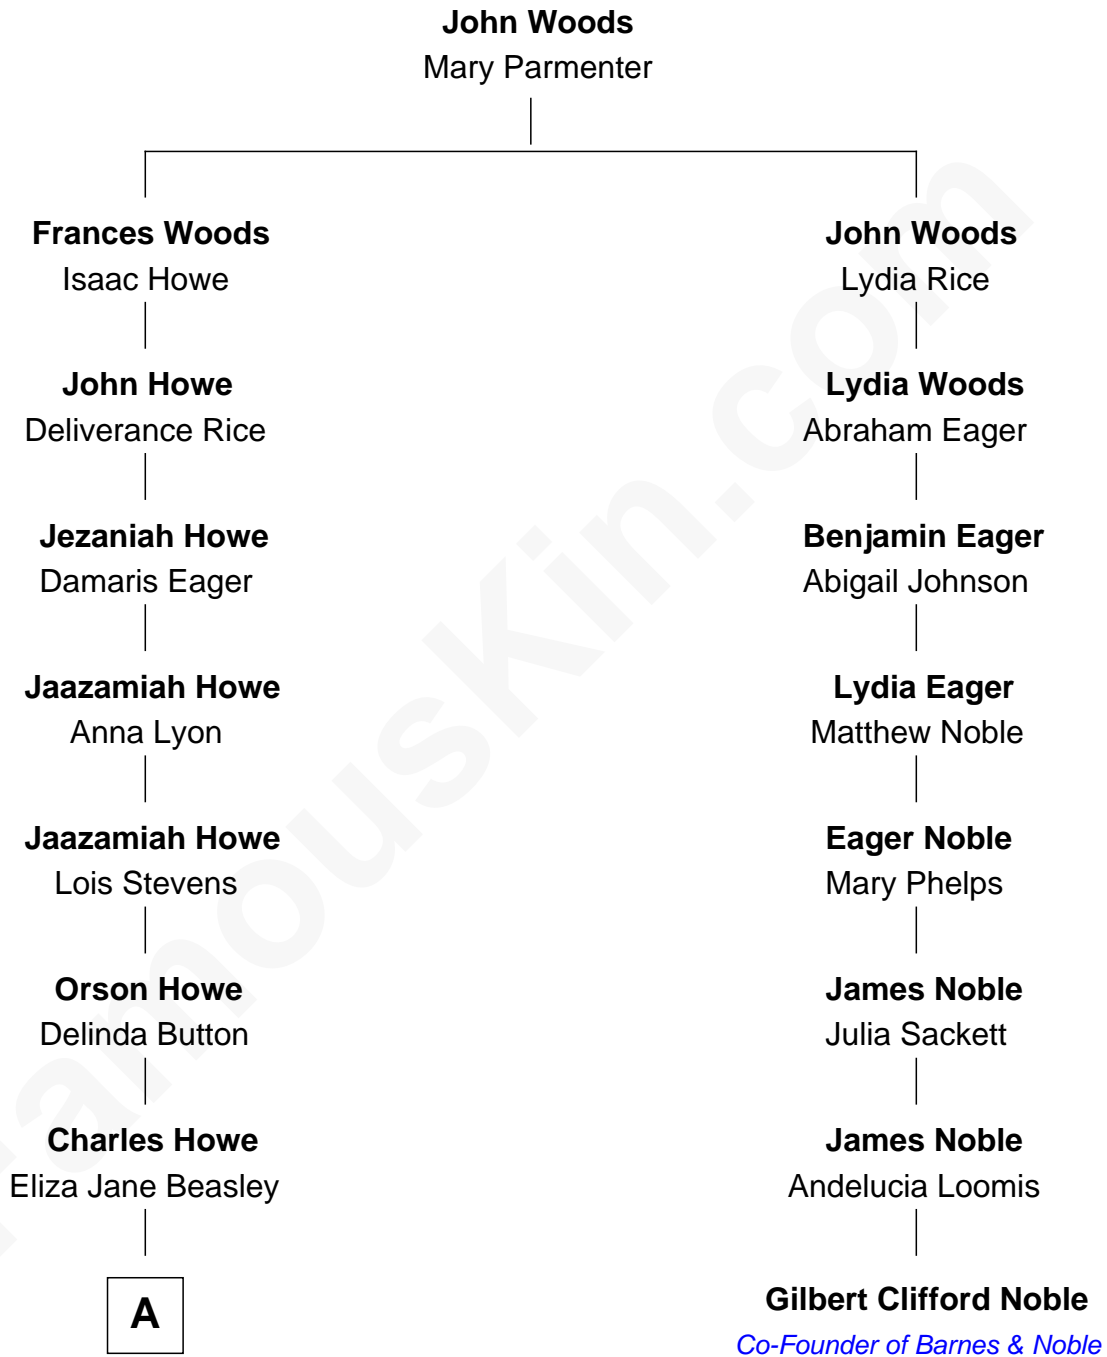

FamousKin.com

Relationship Chart of

Timothy Leatherman

Founder of Leatherman Tools

7th cousin 2 times removed of

Gilbert Clifford Noble

Co-Founder of Barnes & Noble