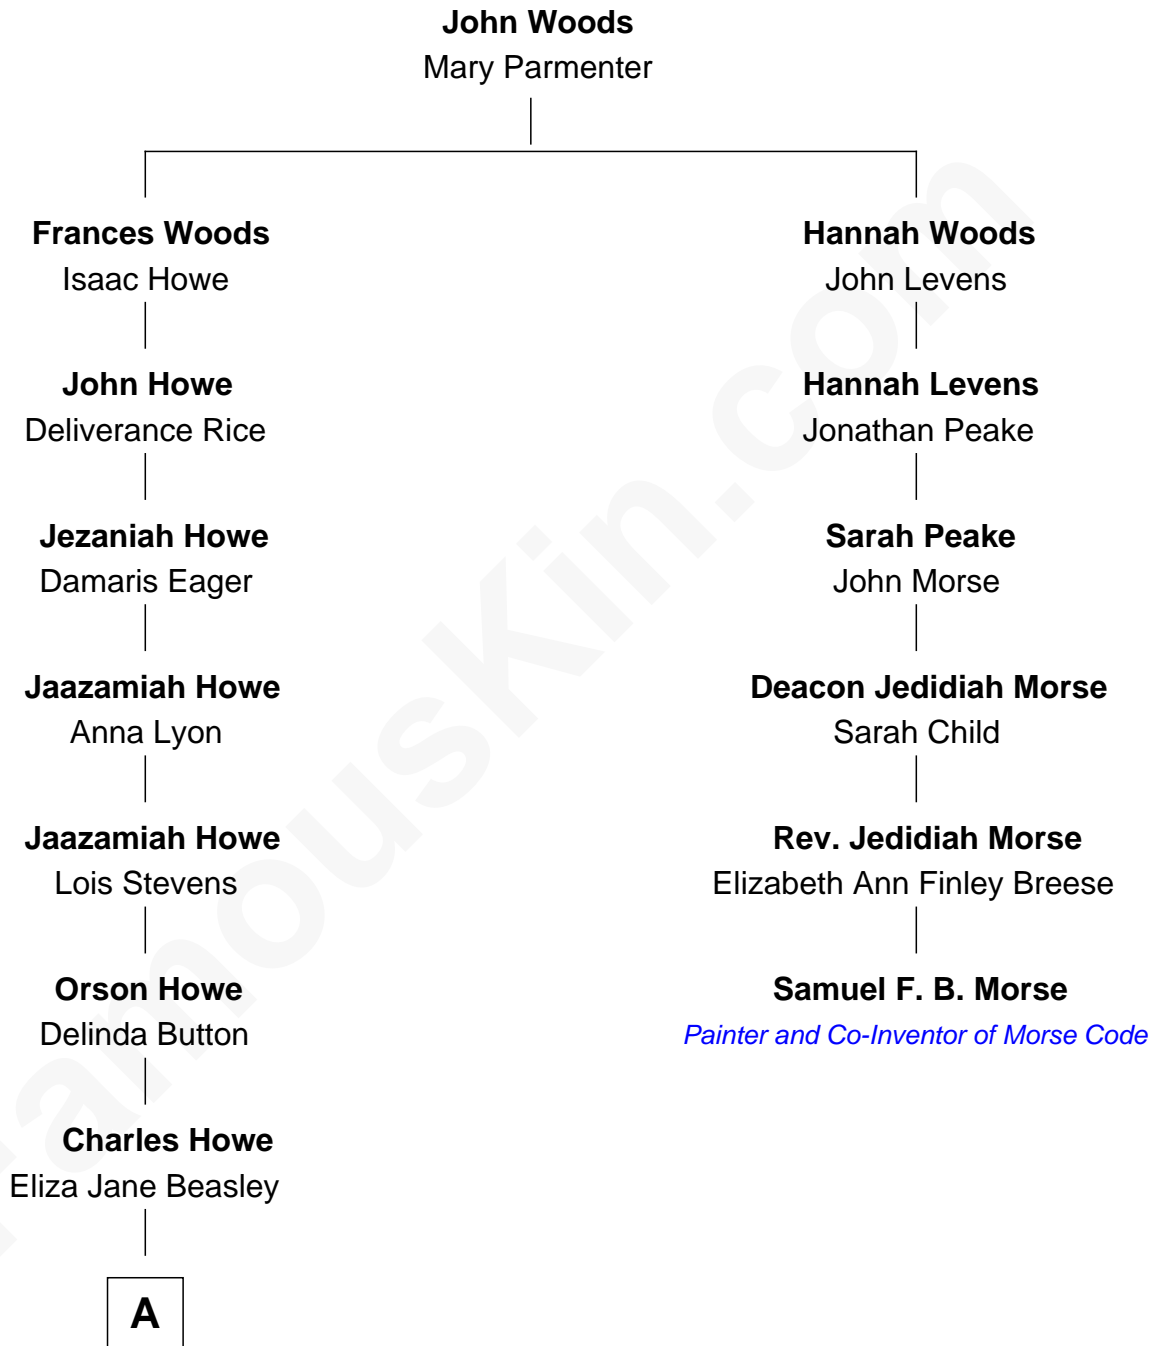

## Relationship Chart of

### Timothy Leatherman

*Founder of Leatherman Tools*

5th cousin 4 times removed of

**Samuel F. B. Morse**

*Painter and Co-Inventor of Morse Code*

**A**

—  
**Selata Howe**

Samuel Lloyd Leatherman