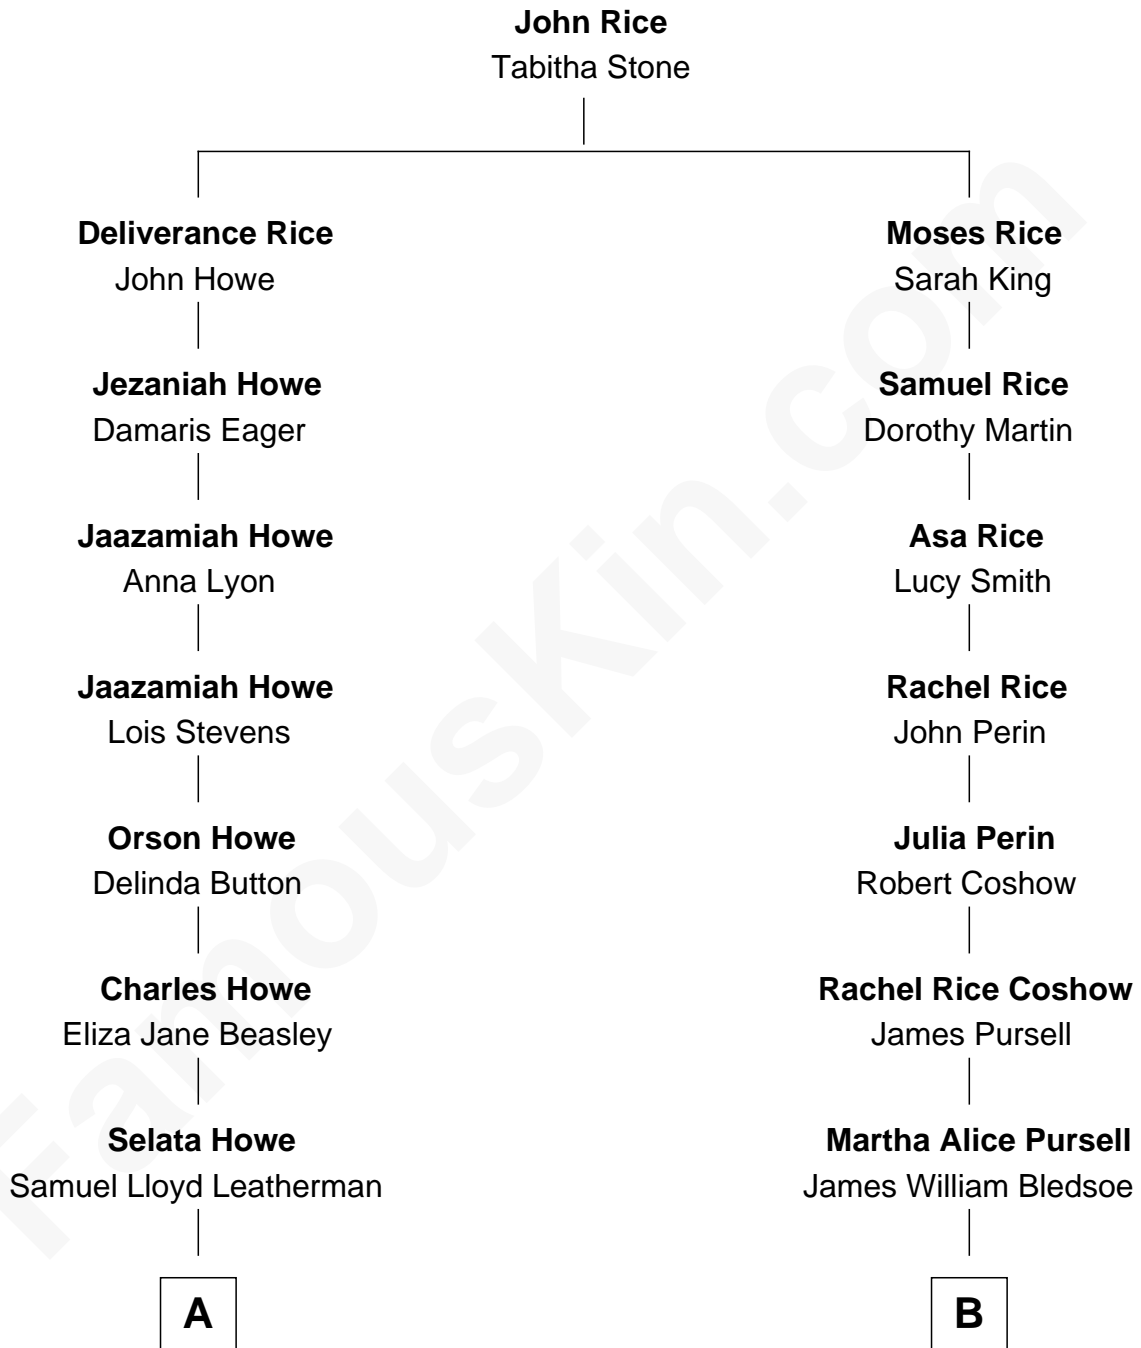

# FamousKin.com

## Relationship Chart of Timothy Leatherman

Founder of Leatherman Tools

8th cousin 1 time removed of

**Tim Robbins**

TV and Movie Actor

FamousKin.com