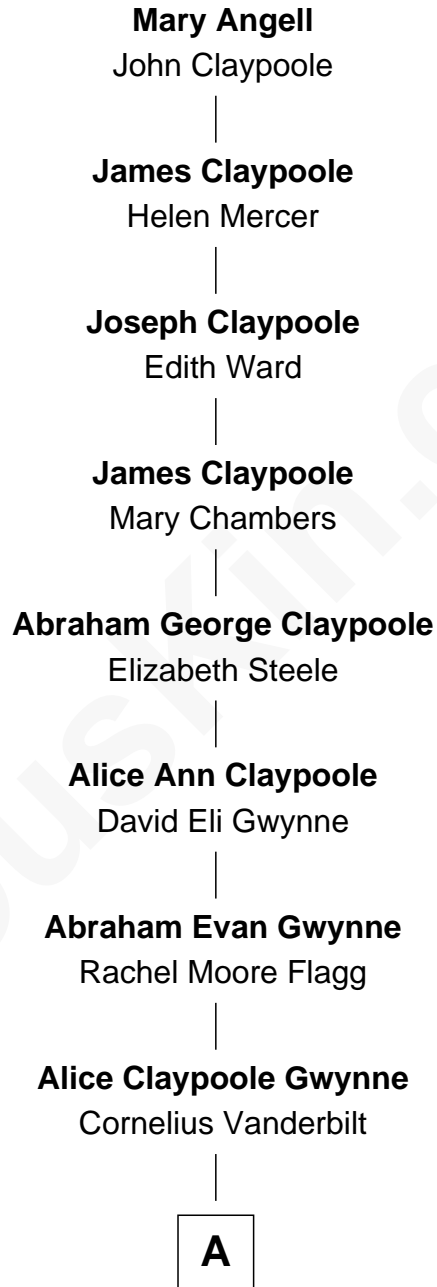

FamousKin.com
Relationship Chart of
Mary Angell
(- 1661)

8th Great-grandmother of
Anderson Cooper
Television Journalist

A

Reginald Claypoole Vanderbilt

Gloria Maria Mercedes Morgan

Gloria Laura Morgan Vanderbilt

Wyatt Emory Cooper

Anderson Cooper

Television Journalist

FamousKin.com