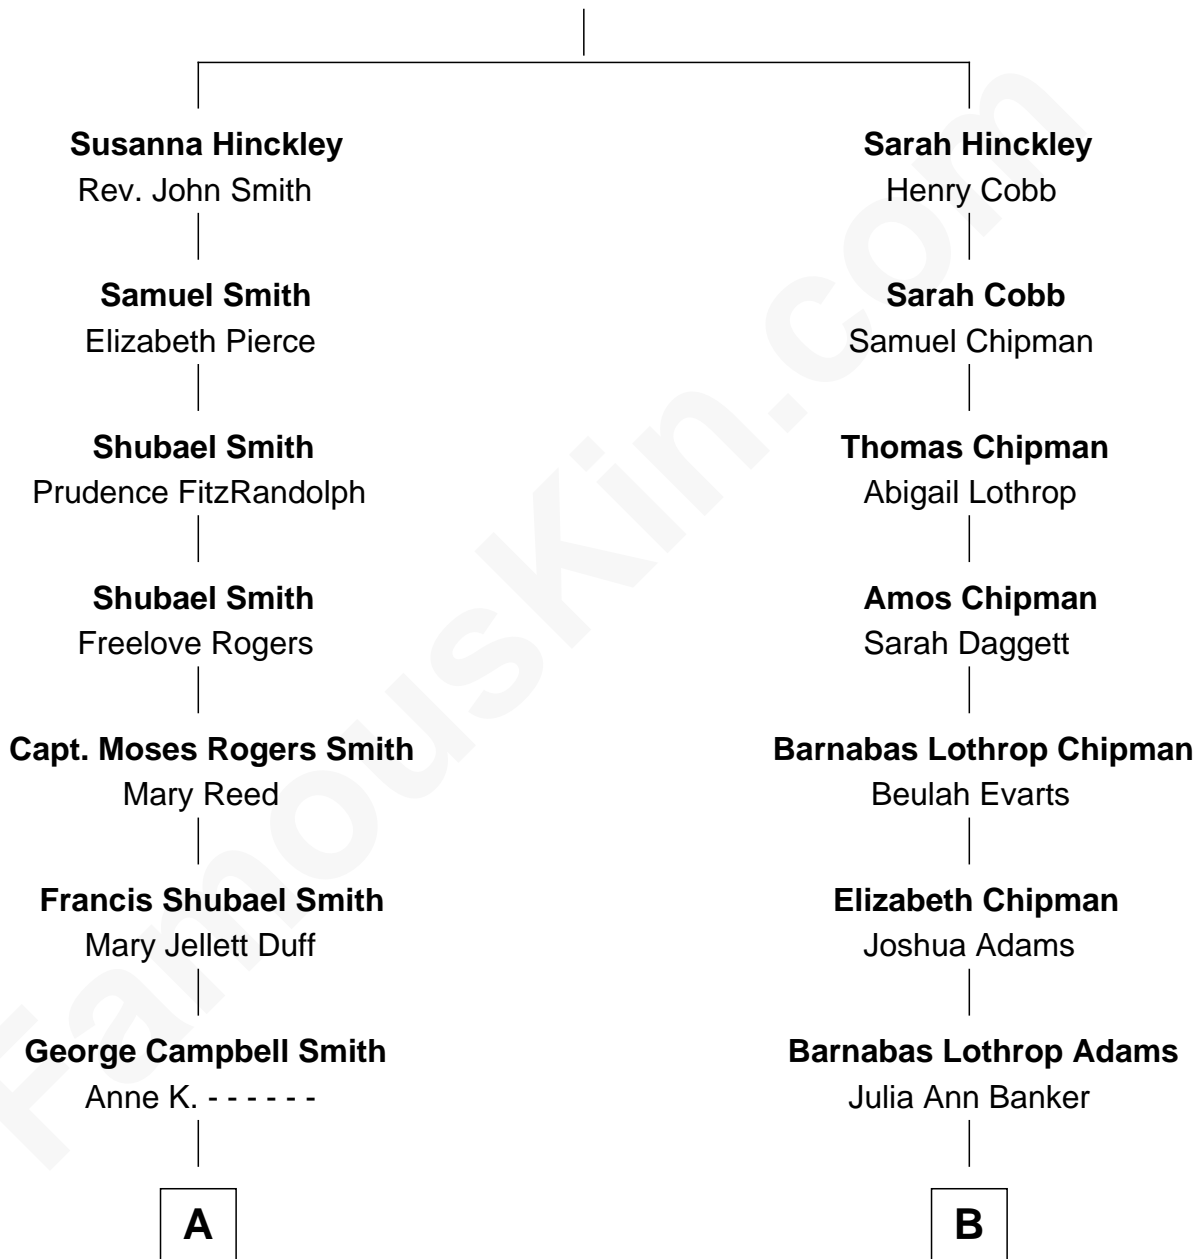

# FamousKin.com Relationship Chart of

**Kevin Bacon**

*Movie Actor*

8th cousin 1 time removed of

**Maude Adams**

*Broadway Actress*

**Samuel Hinckley**

Sarah Soole

FamousKin.com