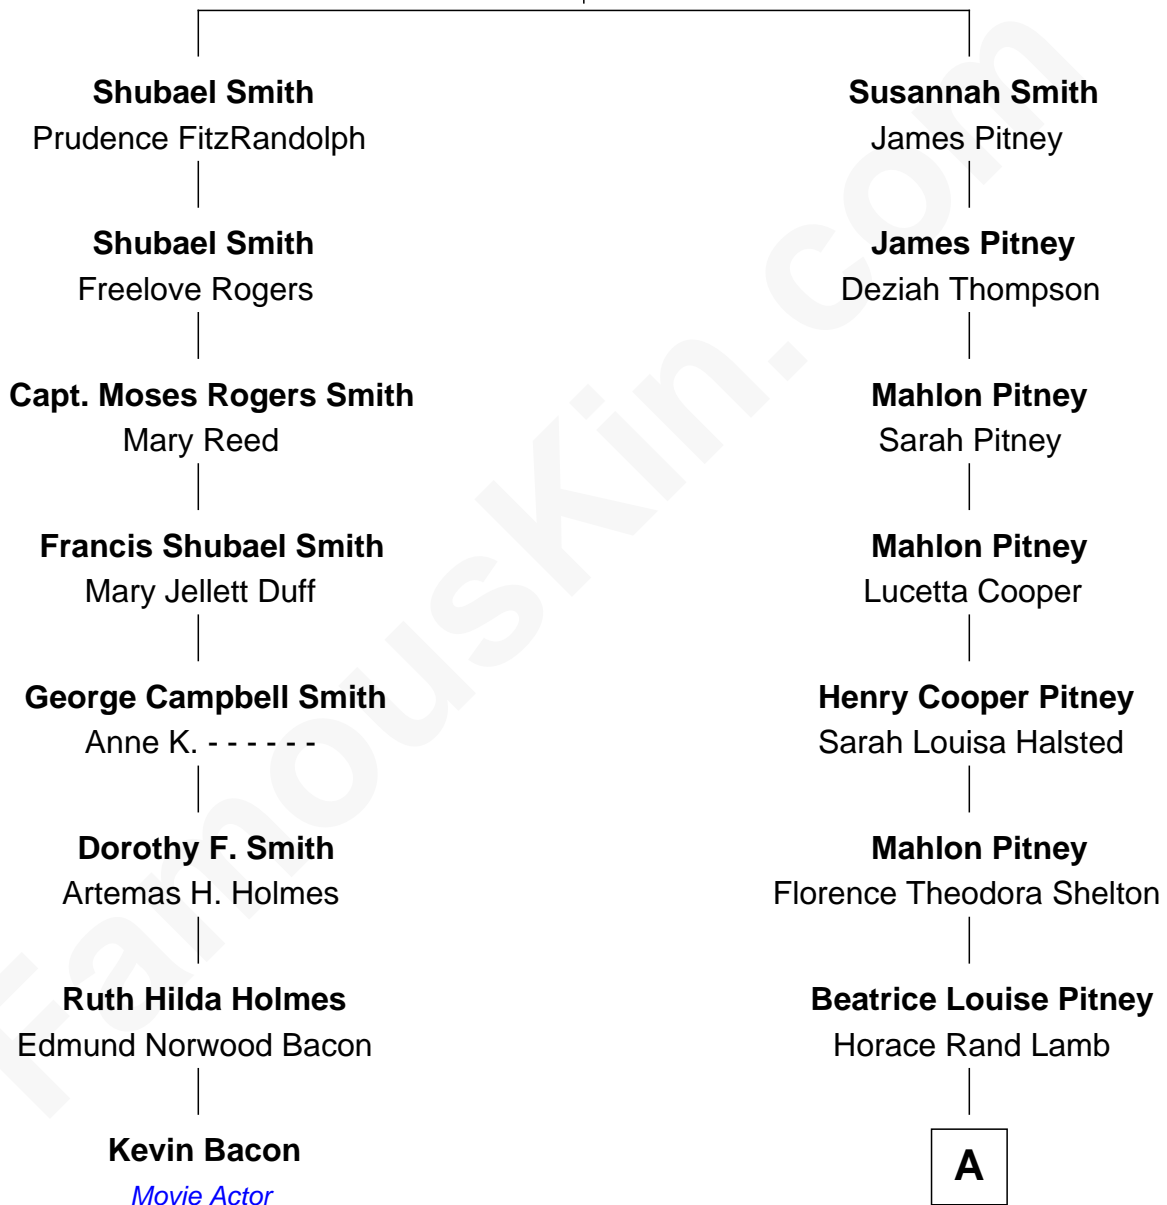

FamousKin.com Relationship Chart of

Kevin Bacon

Movie Actor

7th cousin 1 time removed of

Christopher Reeve

Movie Actor

Samuel Smith
Elizabeth Pierce

A

Barbara Pitney Lamb
Franklin D'Olier Reeve

Christopher Reeve
Movie Actor

FamousKin.com