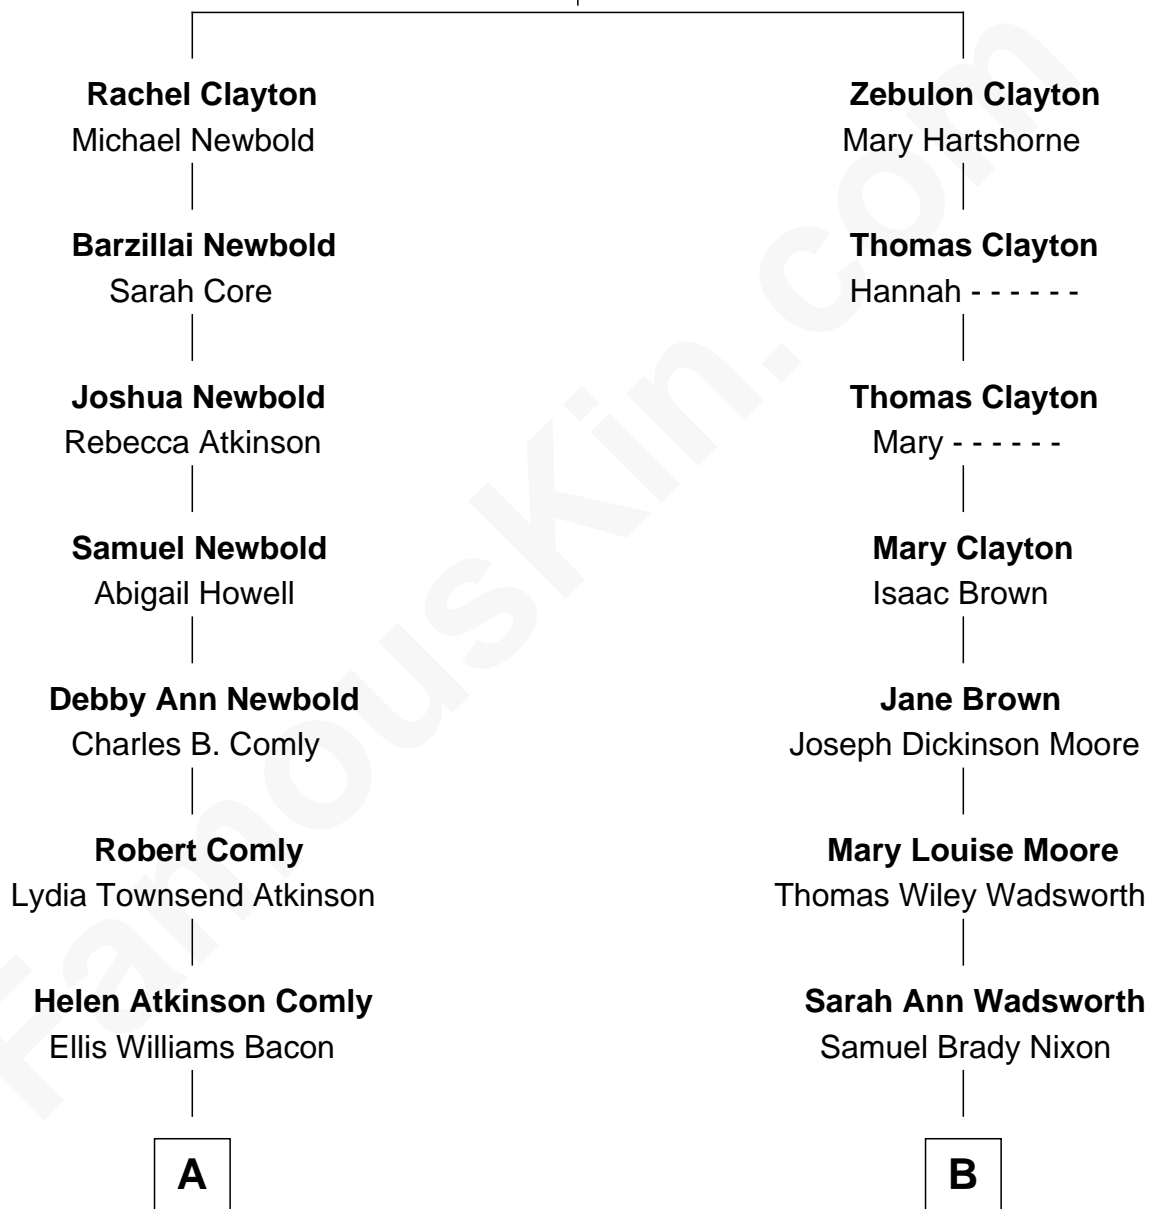

# FamousKin.com Relationship Chart of

**Kevin Bacon**

*Movie Actor*

8th cousin of

**Richard Nixon**

*37th U.S. President*

**John Clayton**

Alice Myres

FamousKin.com