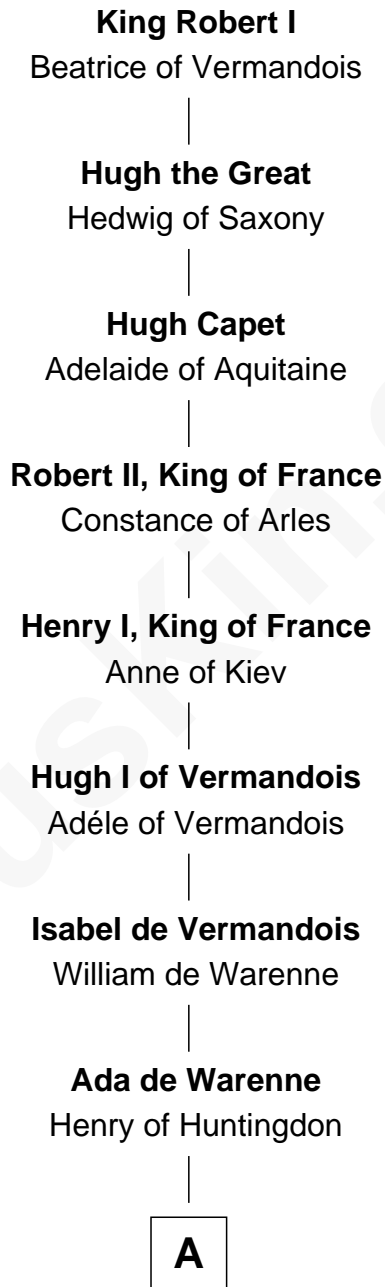

FamousKin.com Relationship Chart of

Kevin Bacon

Movie Actor

32nd Great-grandson of

King Robert I

King of France

A

William I, King of Scotland

----- Avenal

Isabel of Scotland

Robert de Ros

Sir William de Ros

Lucy FitzPiers

Sir William de Ros

Eustache Fitz Ralph

Alice de Ros