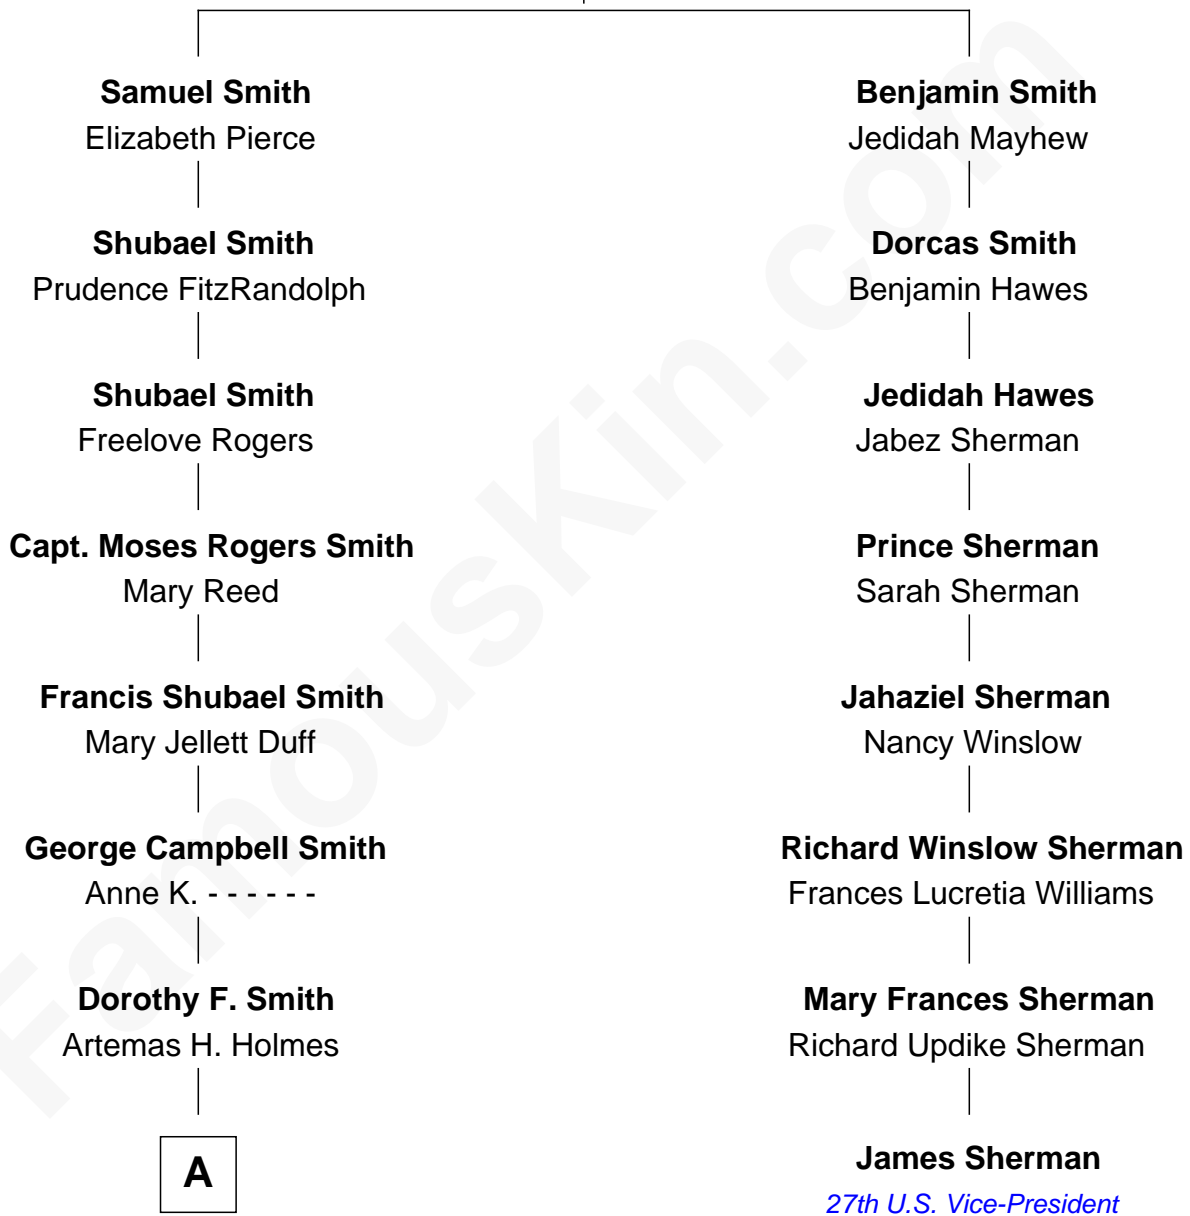

FamousKin.com Relationship Chart of

Kevin Bacon

Movie Actor

7th cousin 1 time removed of

James Sherman

27th U.S. Vice-President

Rev. John Smith

Susanna Hinckley