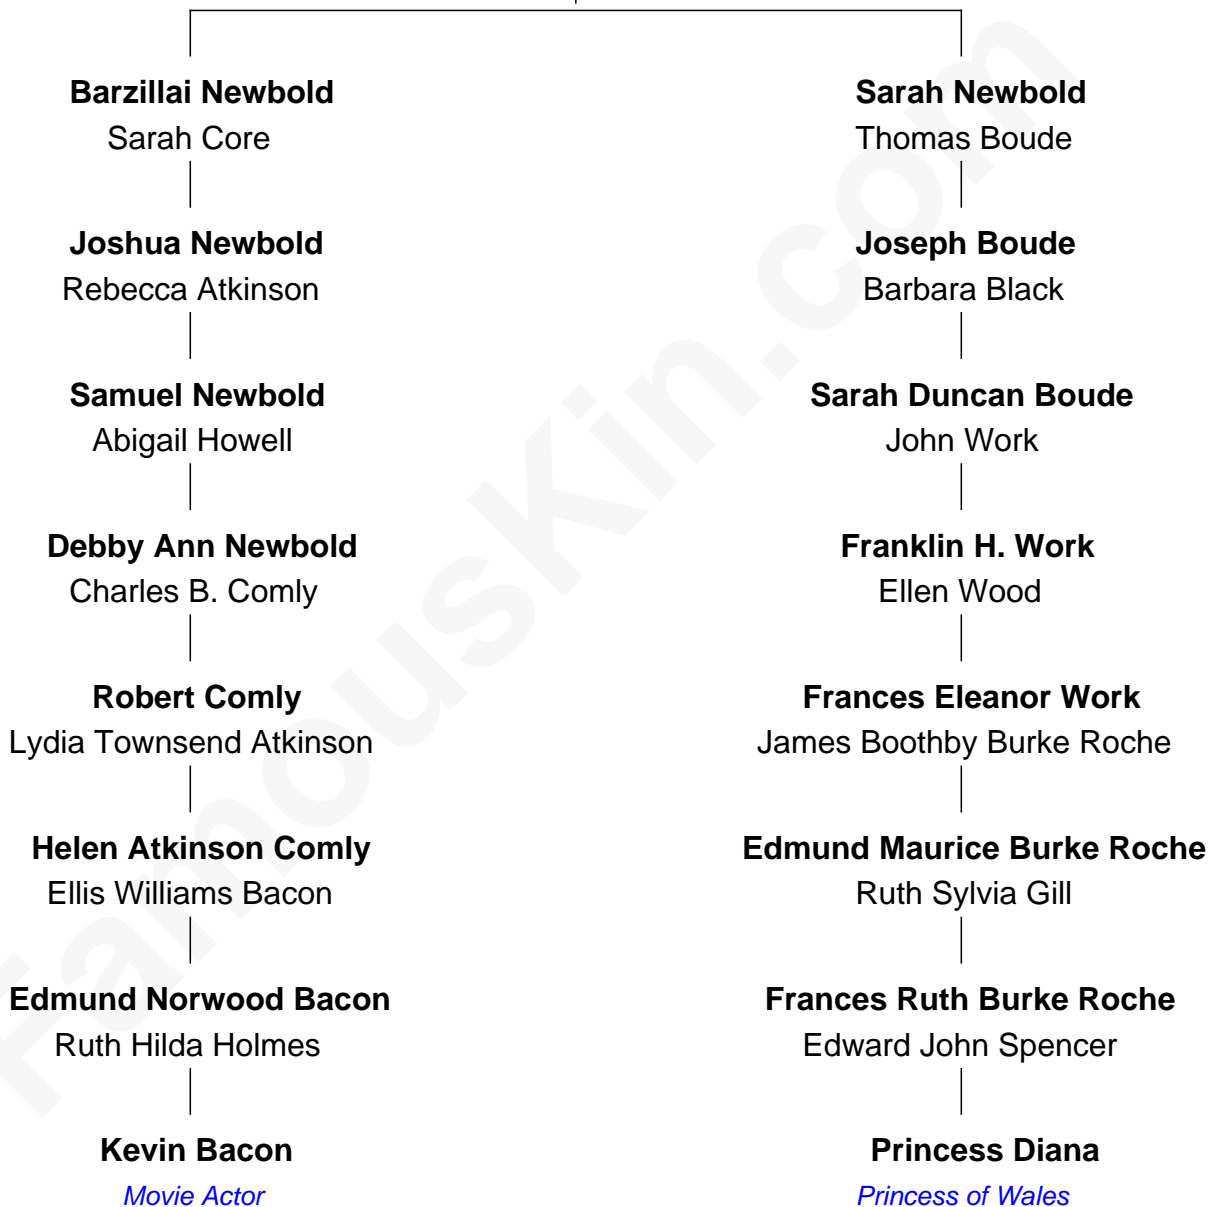

FamousKin.com Relationship Chart of

Kevin Bacon

Movie Actor

7th cousin of

Princess Diana

Princess of Wales

Michael Newbold

Rachel Clayton

Kevin Bacon photo by [Joan Garvin](#) (CC BY-SA 2.5)