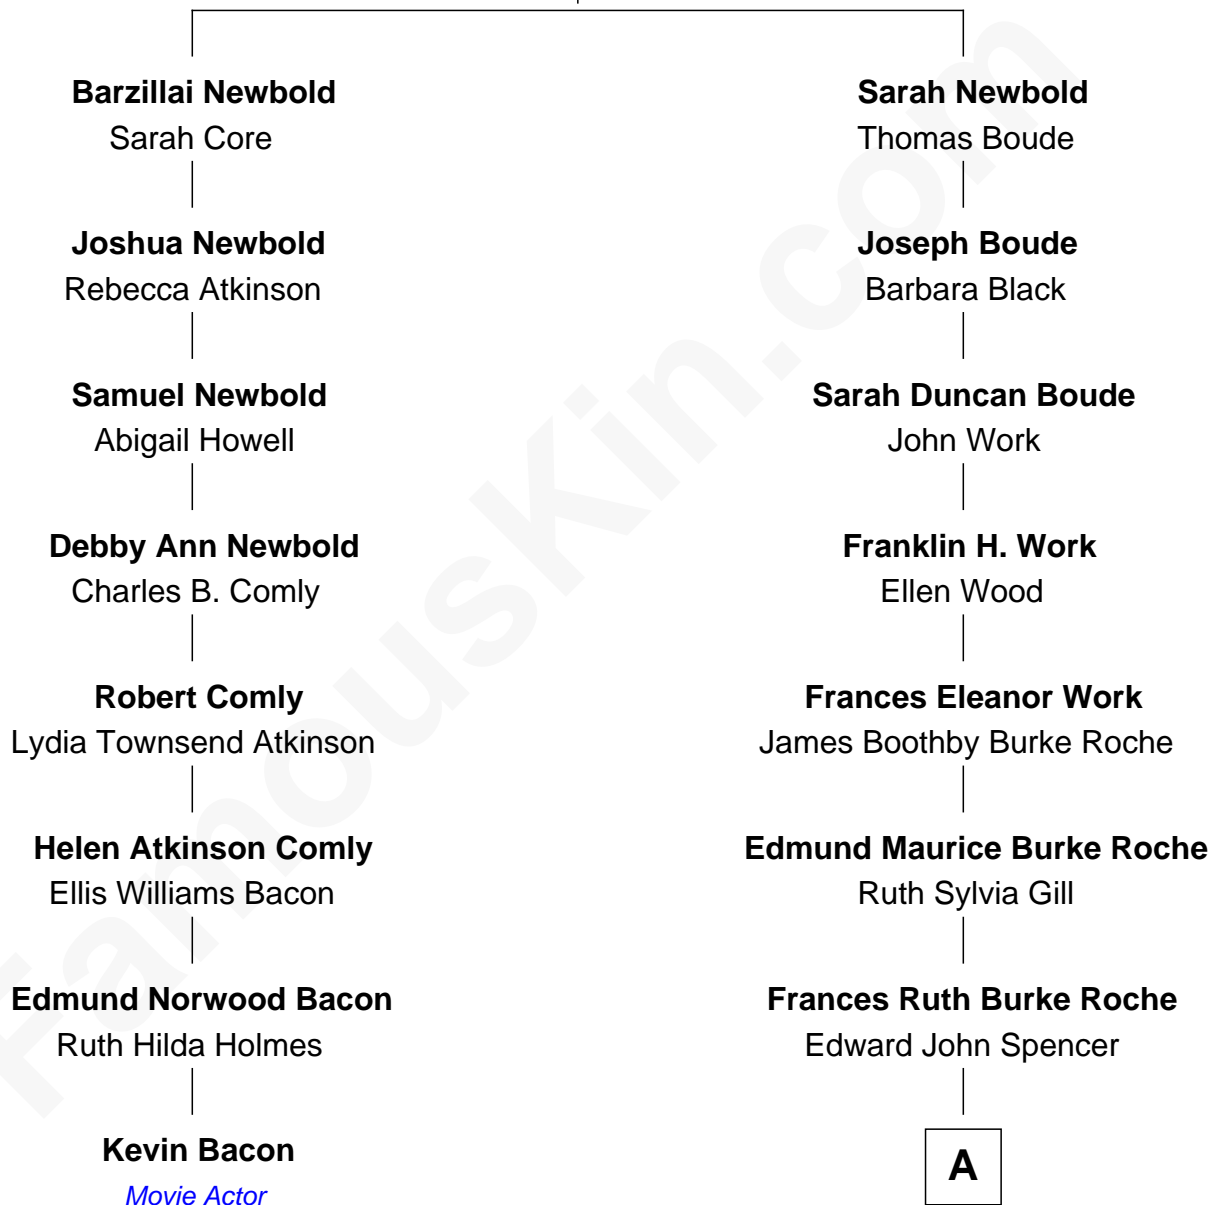

# FamousKin.com Relationship Chart of

**Kevin Bacon**  
*Movie Actor*

7th cousin 1 time removed of

**Prince Harry**  
*Duke of Sussex*

**Michael Newbold**  
Rachel Clayton

A

**Princess Diana Frances Spencer**  
Charles III, King of the United Kingdom

**Prince Harry**  
*Duke of Sussex*

FamousKin.com