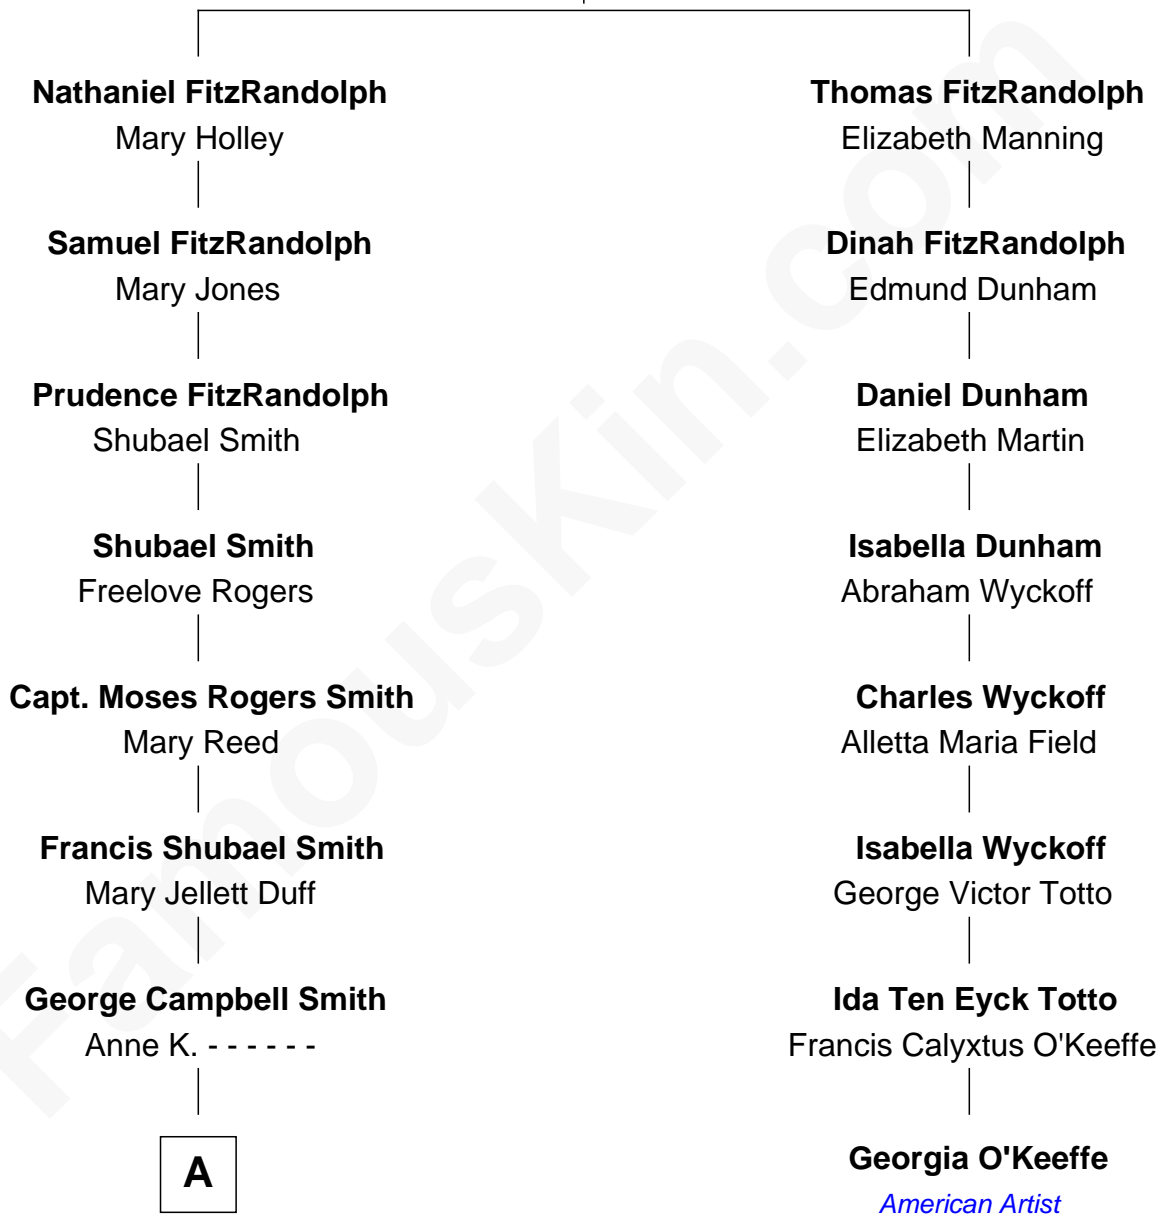

FamousKin.com Relationship Chart of

Kevin Bacon

Movie Actor

7th cousin 2 times removed of

Georgia O'Keeffe

American Artist

Edward FitzRandolph

Elizabeth Blossom

A

—
Dorothy F. Smith
Artemas H. Holmes

—
Ruth Hilda Holmes
Edmund Norwood Bacon

—
Kevin Bacon
Movie Actor