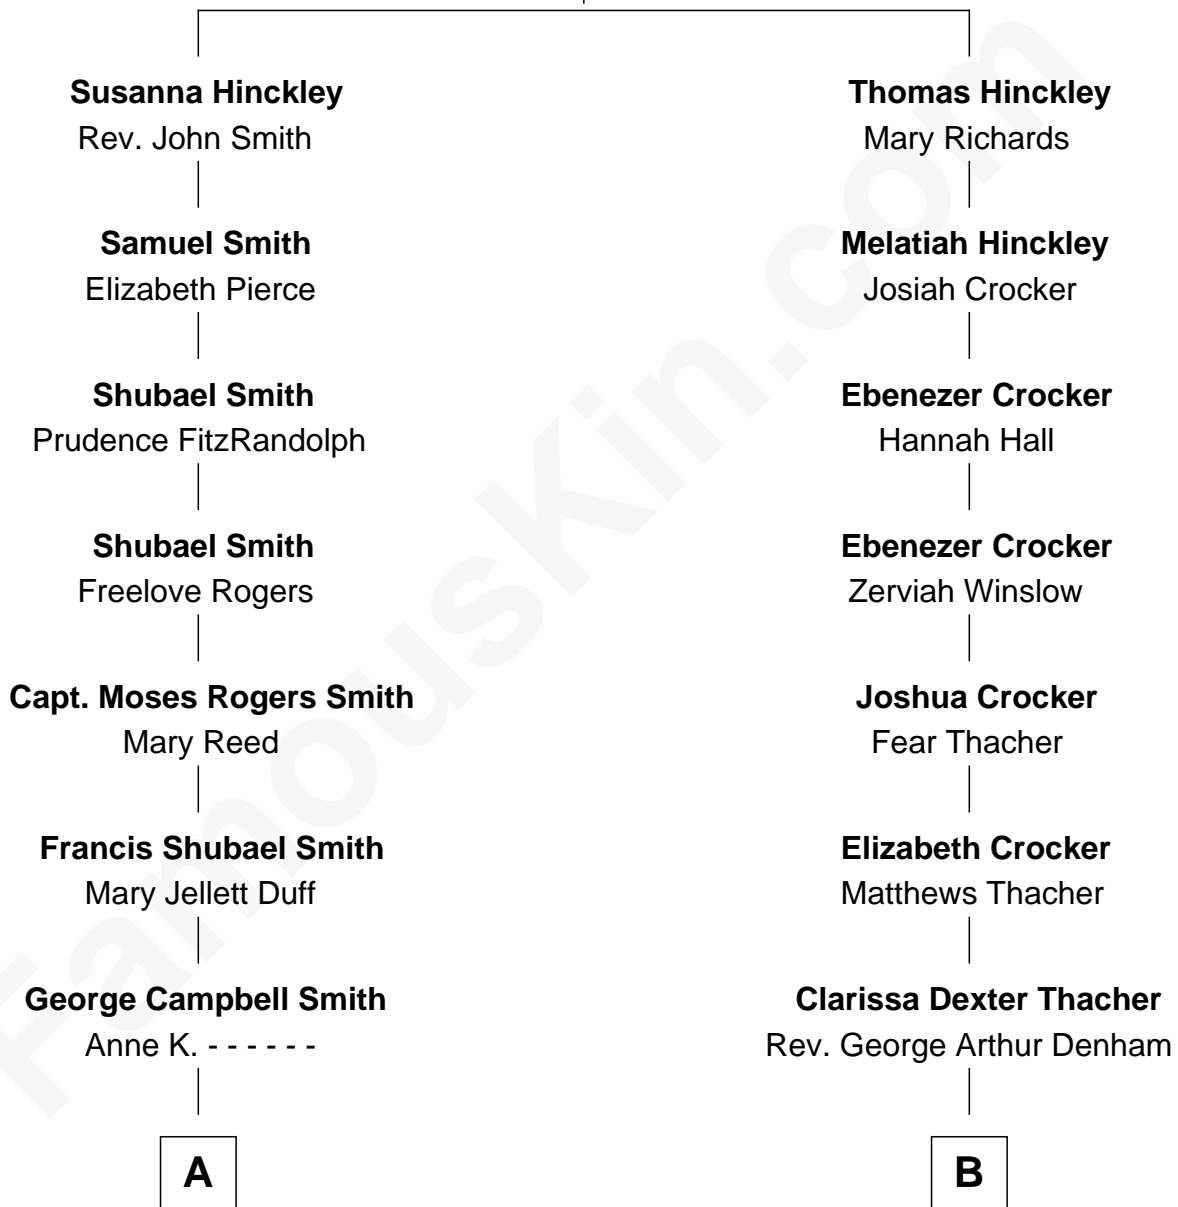

# FamousKin.com Relationship Chart of

**Kevin Bacon**

*Movie Actor*

9th cousin of

**Samuel P. Goddard**

*12th Governor of Arizona*

**Samuel Hinckley**

Sarah Soole

**A**

**Dorothy F. Smith**  
Artemas H. Holmes

**Ruth Hilda Holmes**  
Edmund Norwood Bacon

**Kevin Bacon**  
*Movie Actor*

**B**

**Matthew Thacher Denham**  
Clara E. Fisher

**Florence Hilton Denham**  
Samuel Pearson Goddard

**Samuel P. Goddard**  
*12th Governor of Arizona*

FamousKin.com