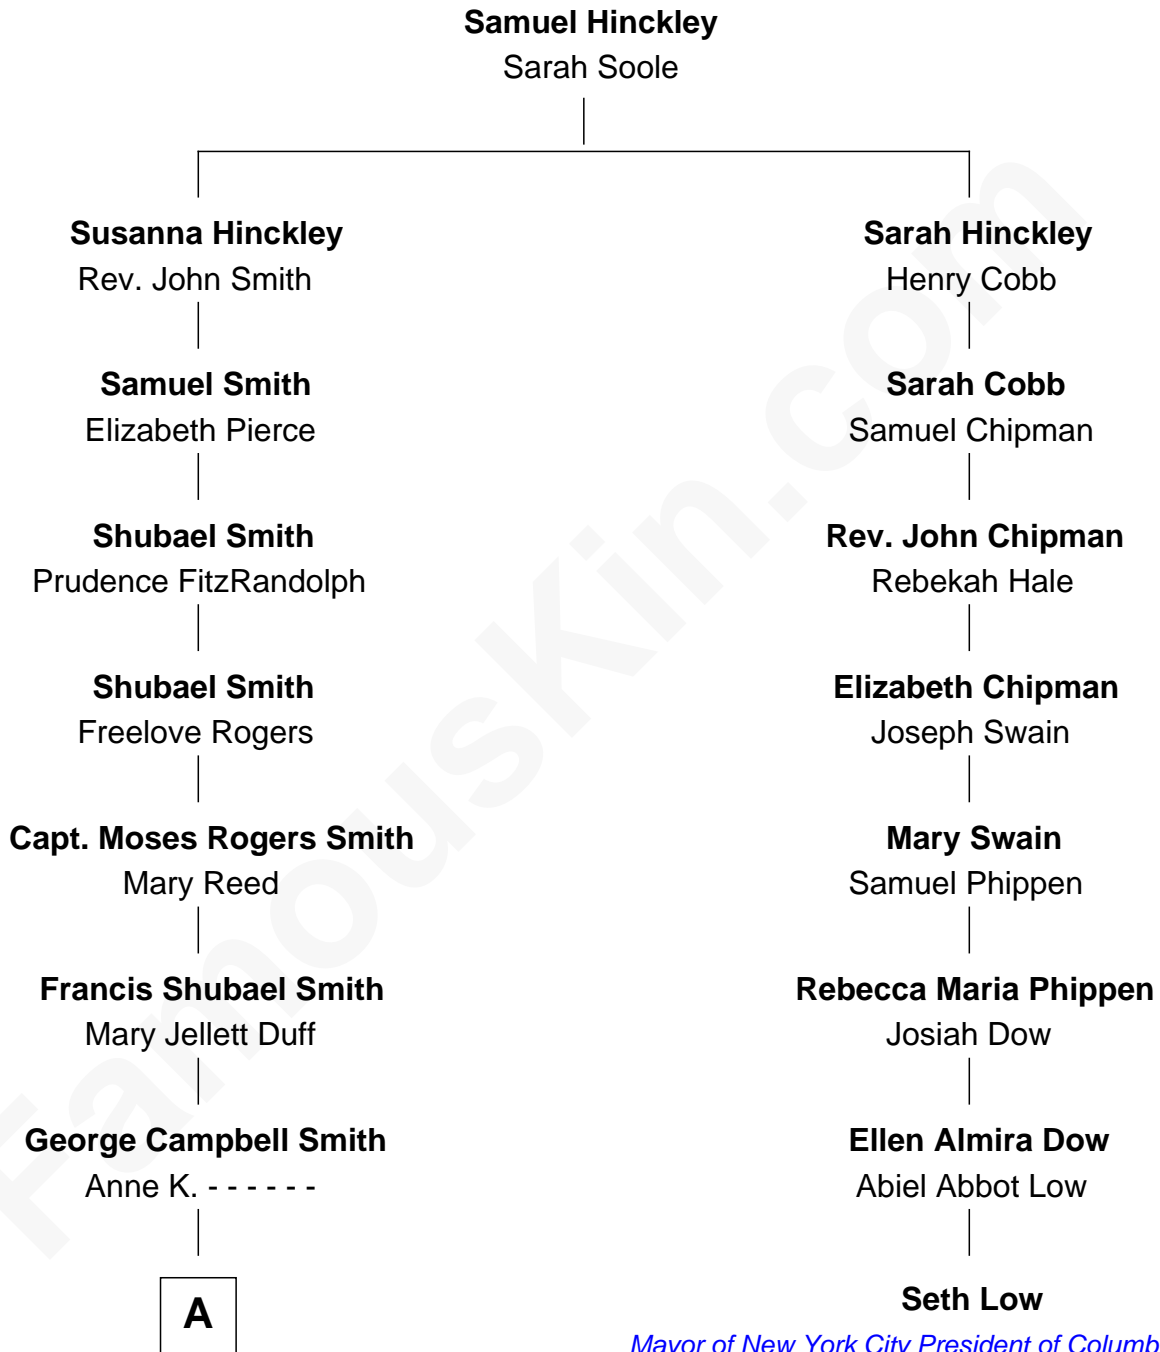

FamousKin.com Relationship Chart of

Kevin Bacon

Movie Actor

7th cousin 2 times removed of

Seth Low

Mayor of New York City President of Columbia University

A

Dorothy F. Smith
Artemas H. Holmes

Ruth Hilda Holmes
Edmund Norwood Bacon

Kevin Bacon
Movie Actor

FamousKin.com