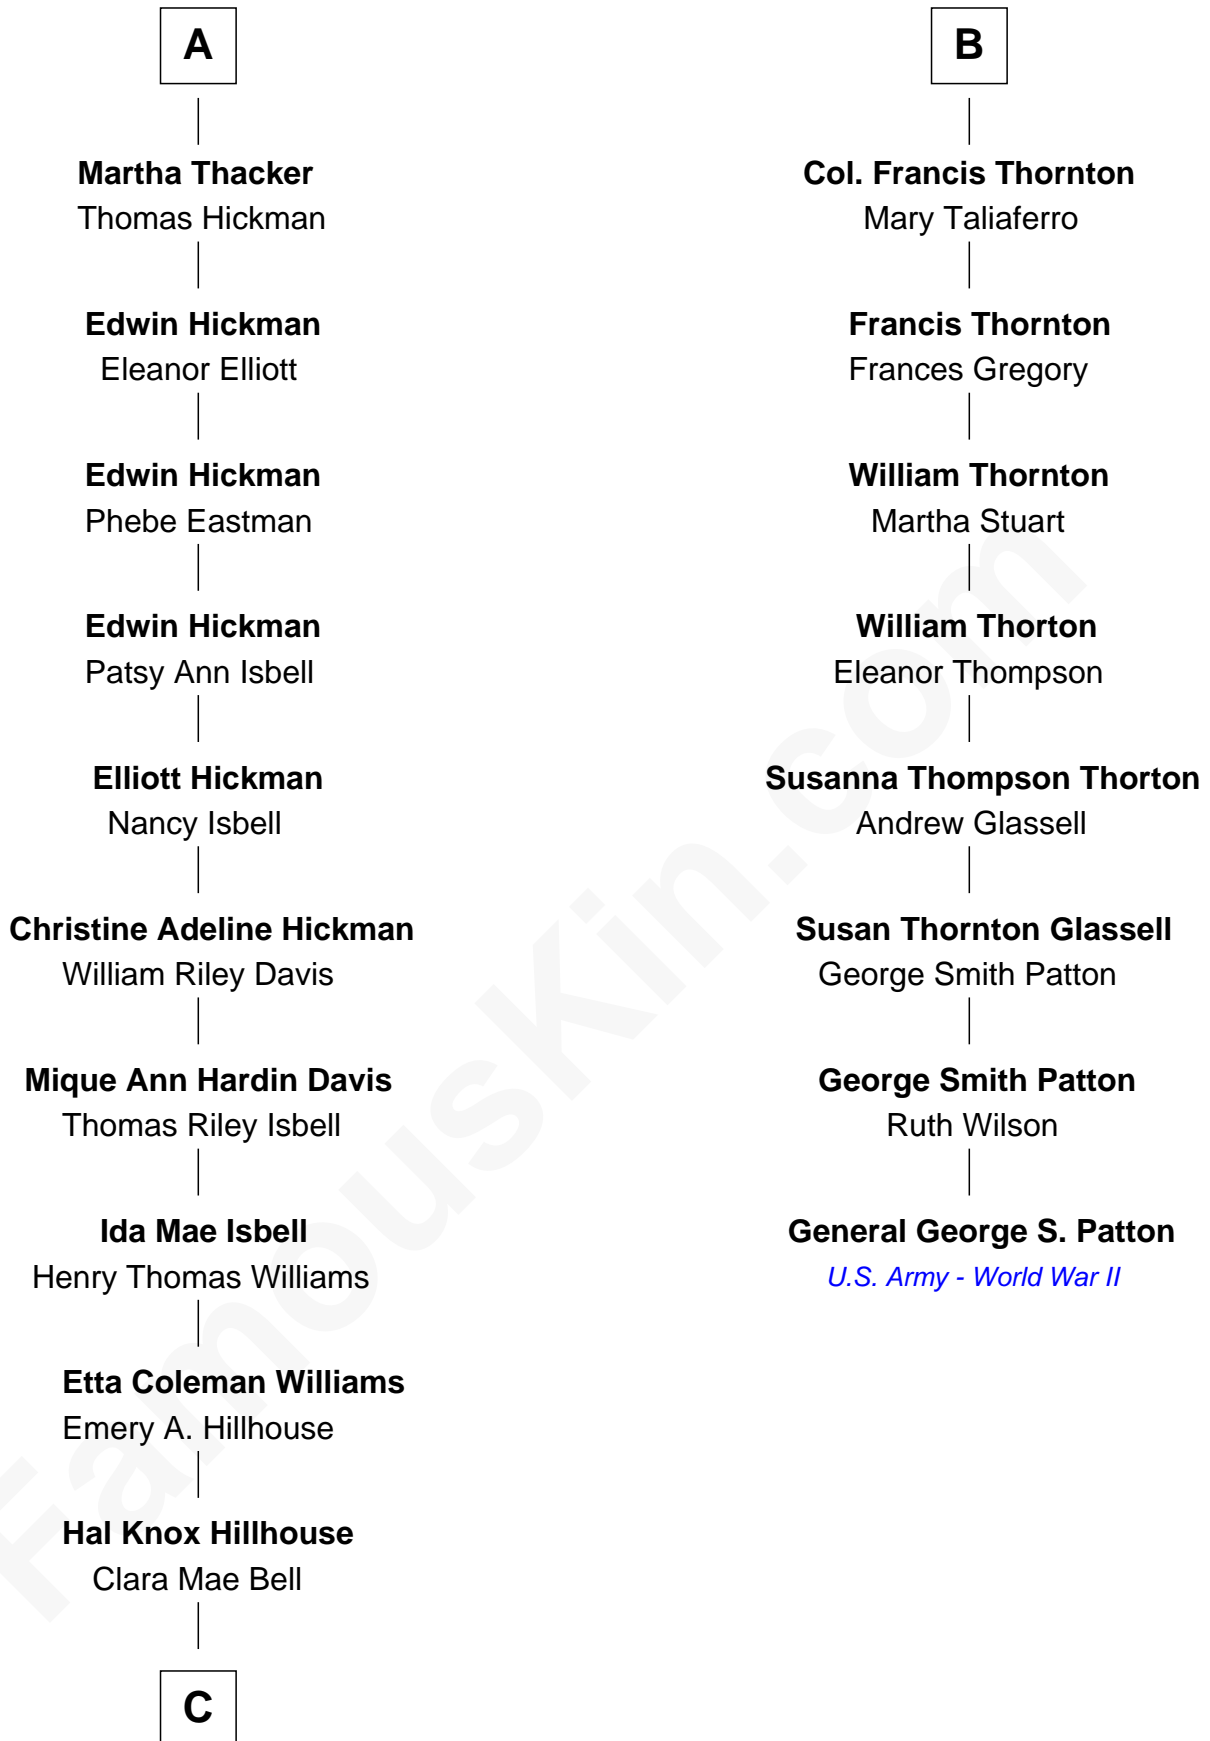

FamousKin.com Relationship Chart of

Brad Pitt

Movie Actor

14th cousin 4 times removed of

General George S. Patton

U.S. Army - World War II

Sir John Savage

Katherine Stanley

Anne Stanley

Sir Christopher Savage

Anne Lygon

Francis Savage

Anne Sheldon

Walter Savage

Elizabeth Hall

Ralph Savage

Anthony Savage

Sarah Constable

Alice Savage

Francis Thornton

B

C

—
Jane Etta Hillhouse

William Alvin Pitt