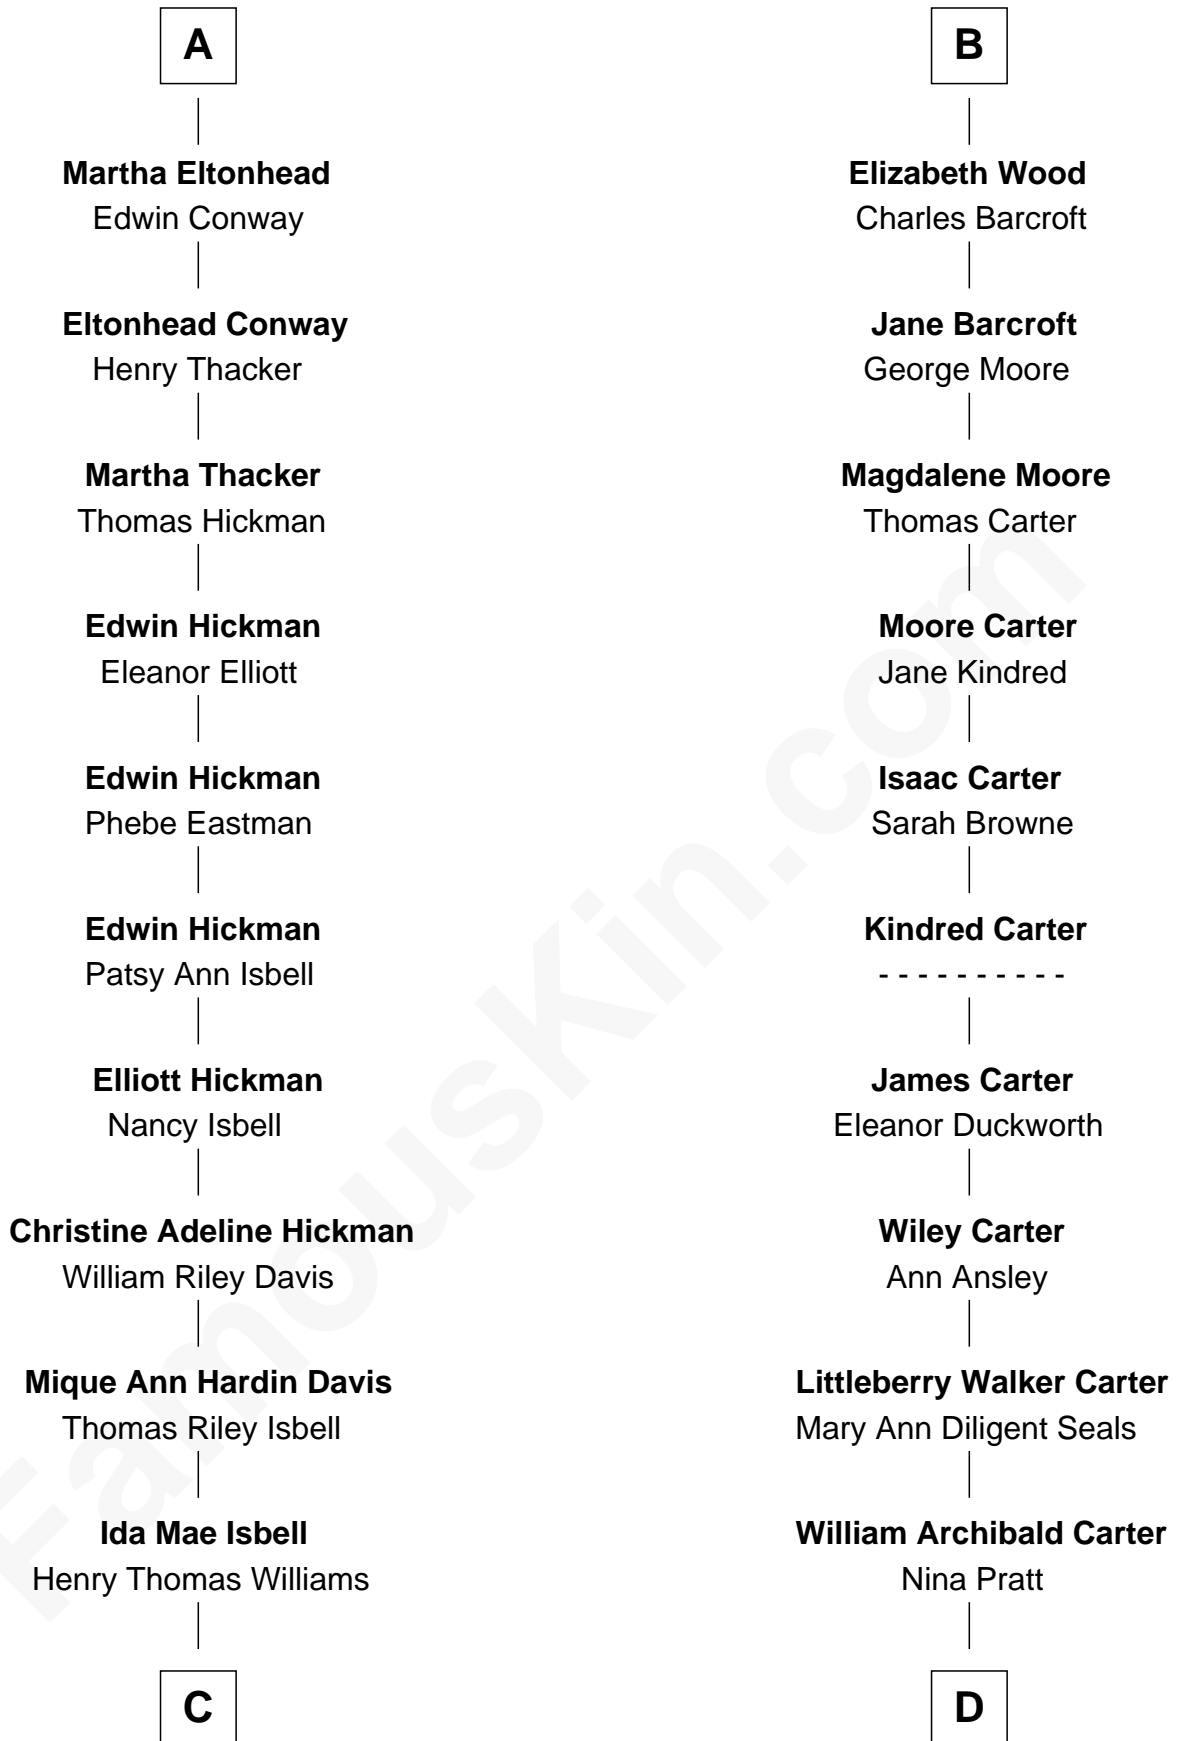

FamousKin.com Relationship Chart of

Brad Pitt
Movie Actor

18th cousin 2 times removed of

Jimmy Carter
39th U.S. President

Maud de Swinnerton

with husband
Sir John Savage

with husband
Sir William Ipstones

FamousKin.com