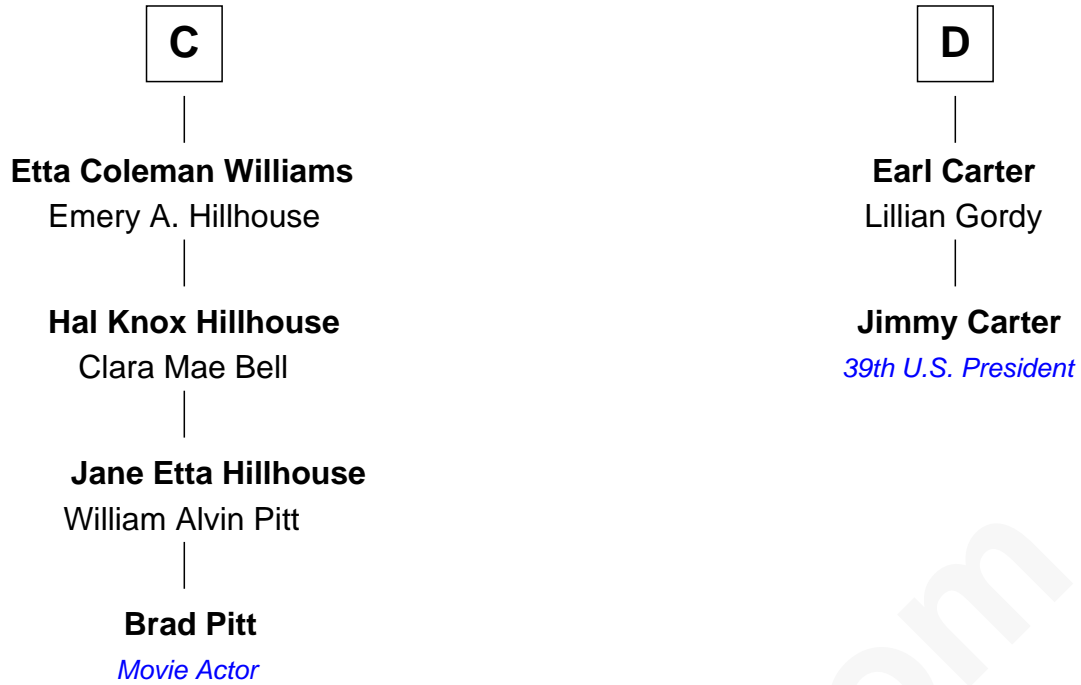

FamousKin.com Relationship Chart of

Brad Pitt
Movie Actor

18th cousin 2 times removed of

Jimmy Carter
39th U.S. President

Maud de Swinnerton

with husband
Sir John Savage

with husband
Sir William Ipstones

FamousKin.com