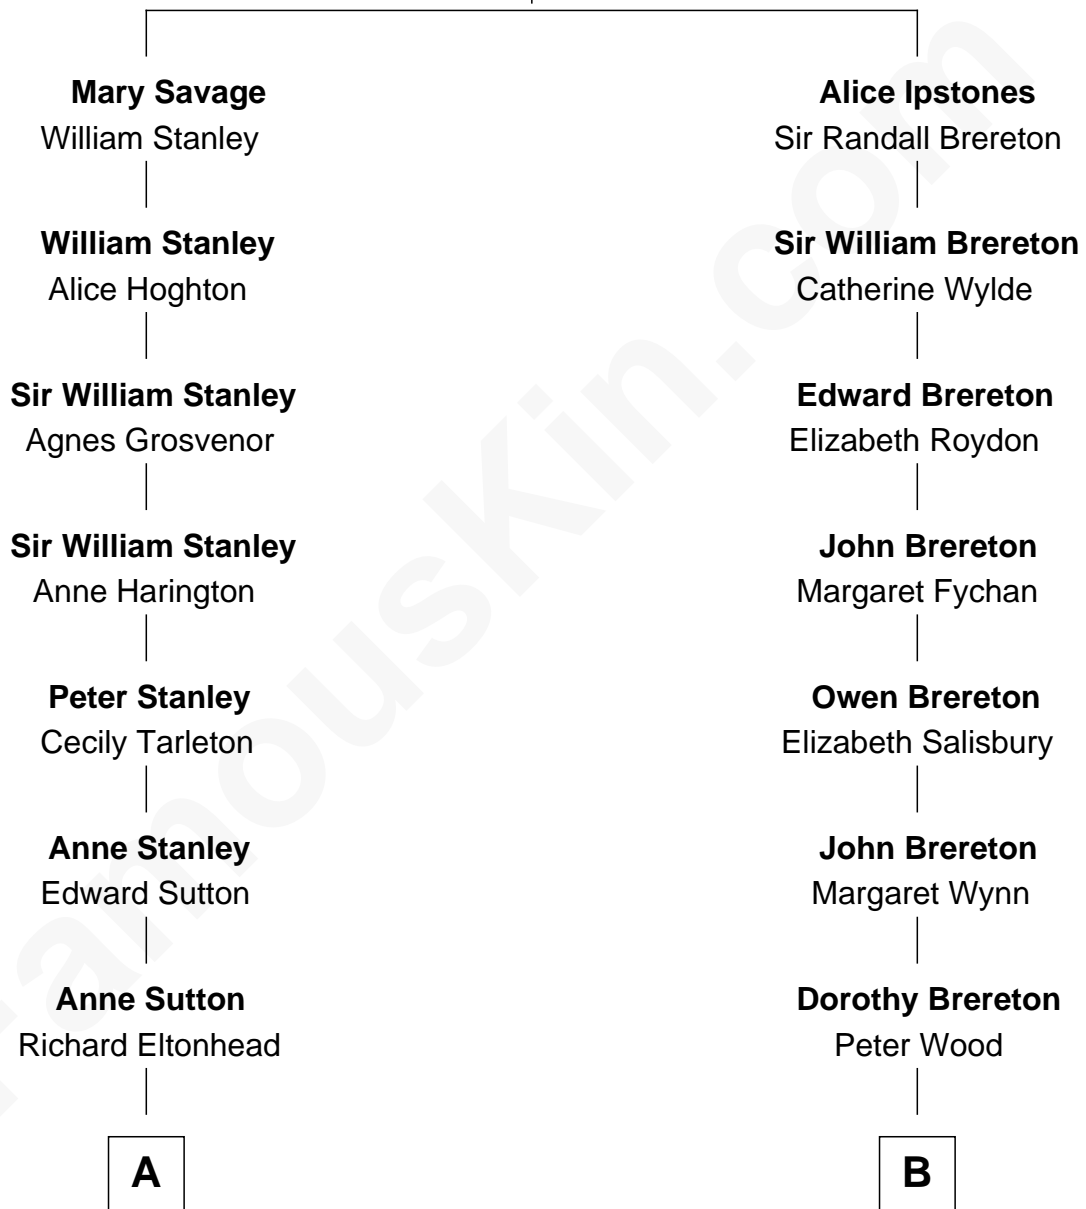

FamousKin.com Relationship Chart of

Brad Pitt
Movie Actor

18th cousin 2 times removed of

Jimmy Carter
39th U.S. President

Maud de Swinnerton

with husband
Sir John Savage

with husband
Sir William Ipstones

FamousKin.com