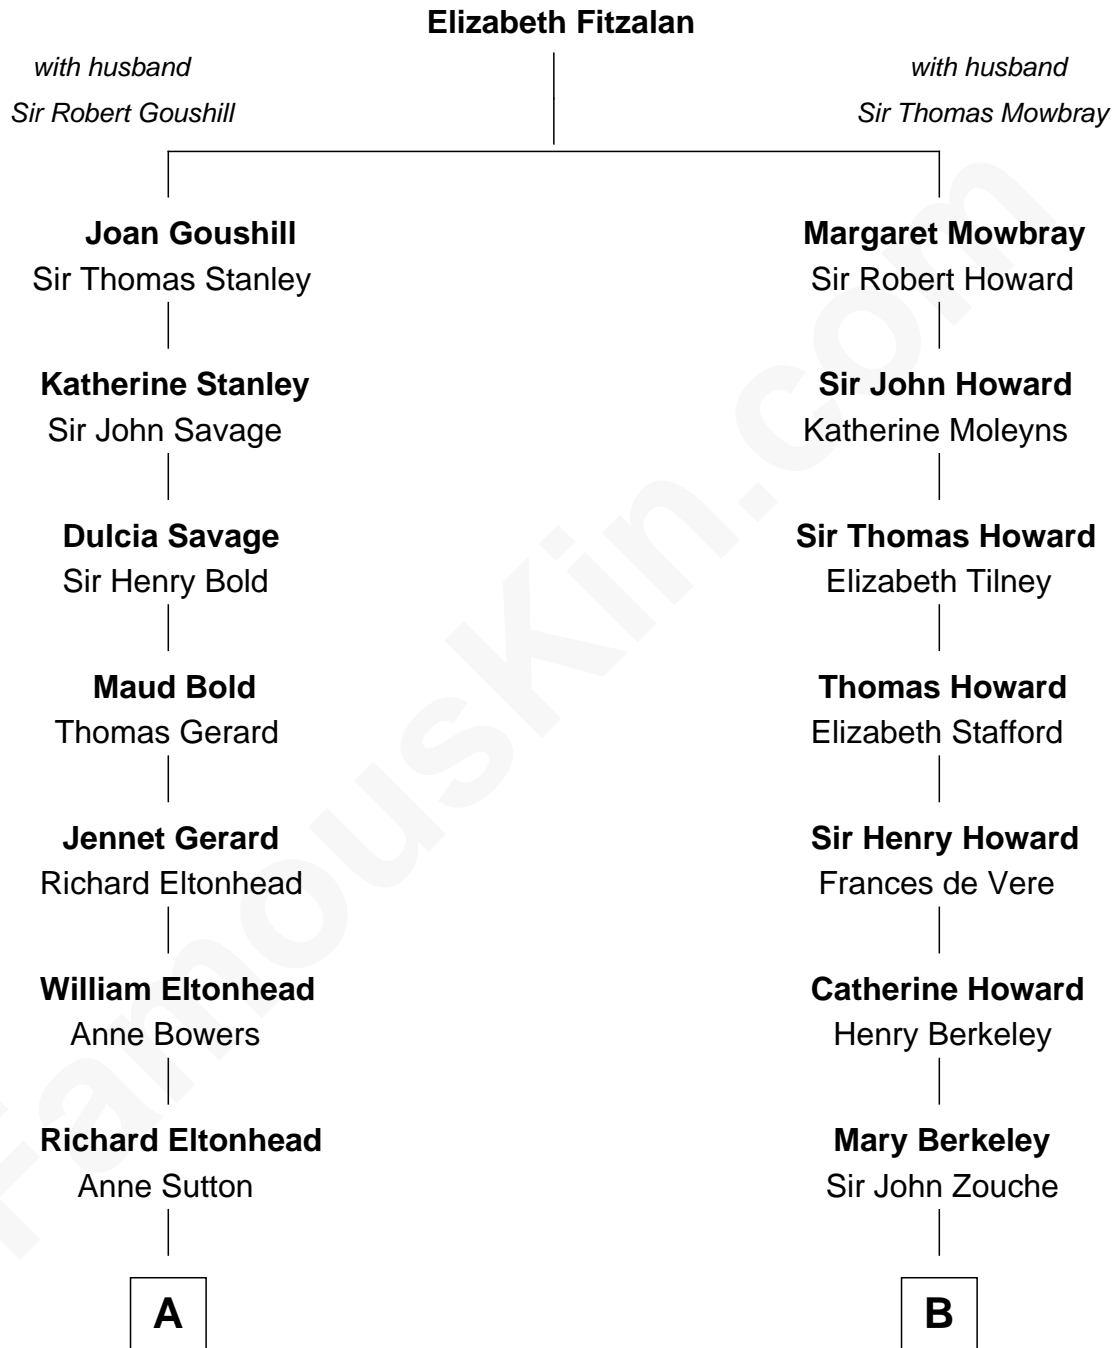

# FamousKin.com Relationship Chart of

**Brad Pitt**  
*Movie Actor*

14th cousin 6 times removed of

**Francis Scott Key**  
*Author of "The Star Spangled Banner"*

FamousKin.com